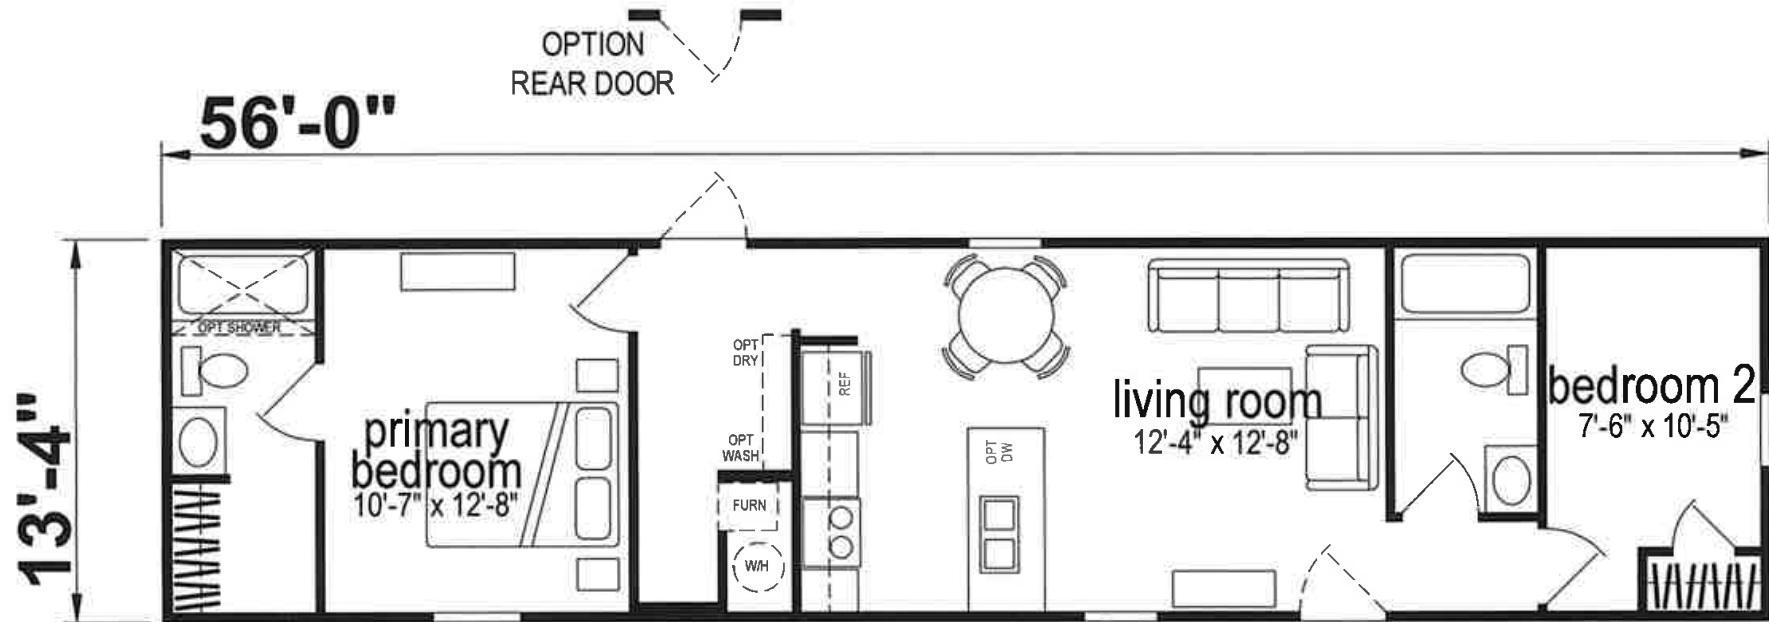

Voganville

Lake Manor Series

746 SQ. FT. (Approximate) 2 Bedroom, 2 Bath

CHAMPION
HOMES CENTER

Last Updated: 11-1-23

CHAMPION HOMES CENTER
77 Horseshoe Rd.
Leola, PA 17540

PennsylvaniaFactoryDirect.com | 1-800-654-8392