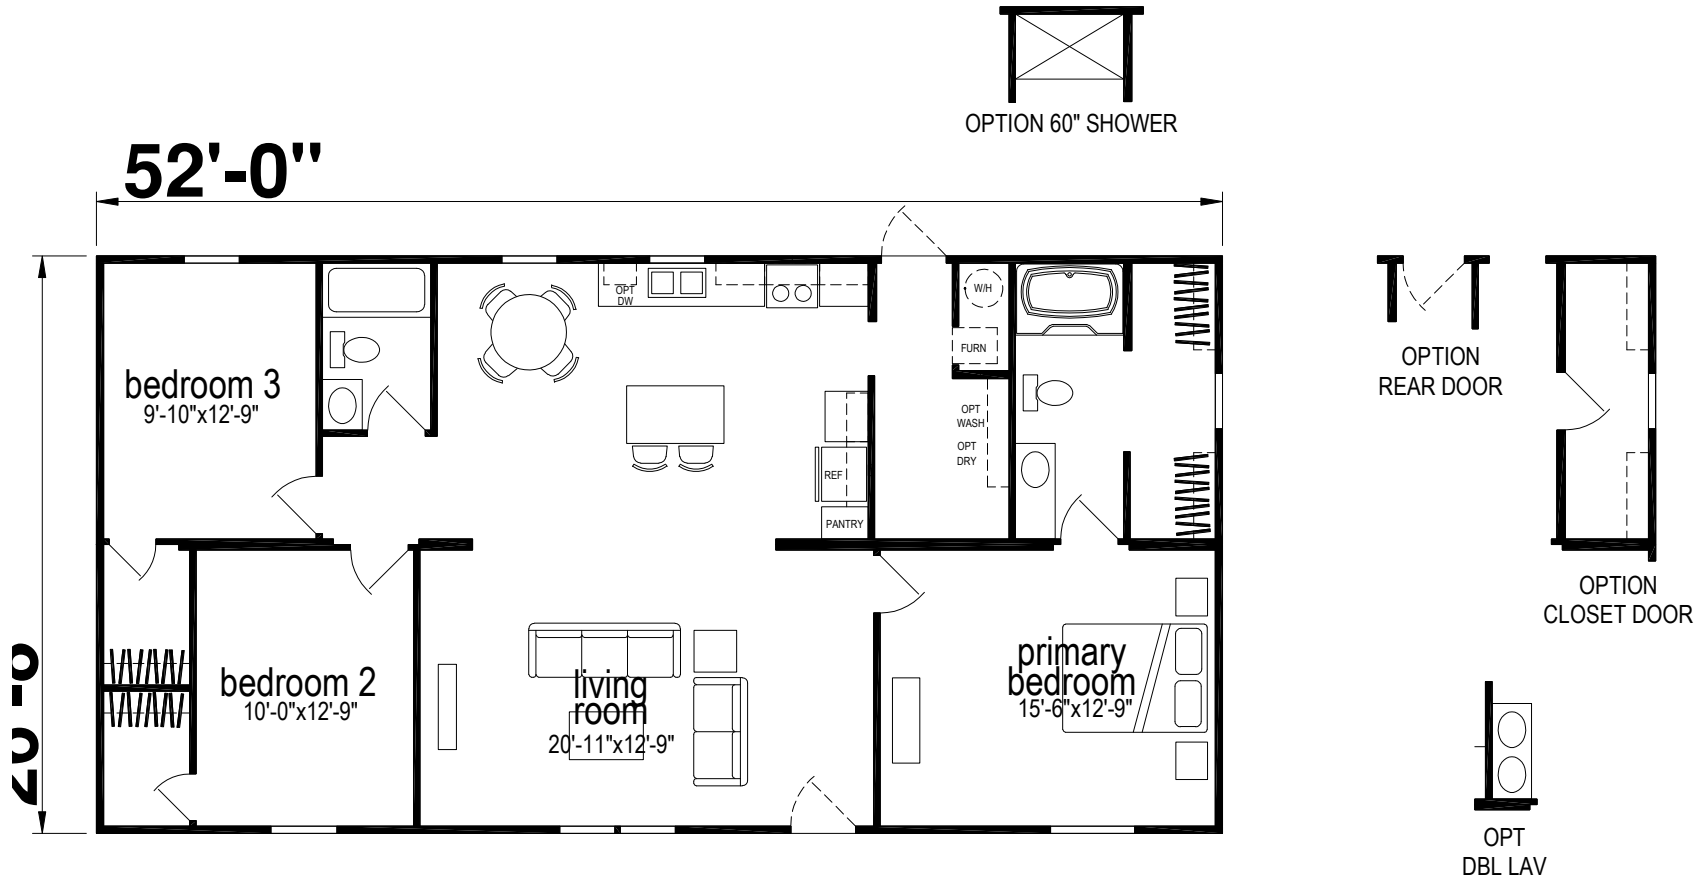

Venetia

Lake Manor Series

1,386 SQ. FT. (Approximate) 3 Bedroom, 2 Bath

CHAMPION
HOMES CENTER

Last Updated: 1-2-24

CHAMPION HOMES CENTER
77 Horseshoe Rd.
Leola, PA 17540

PennsylvaniaFactoryDirect.com | 1-800-654-8392