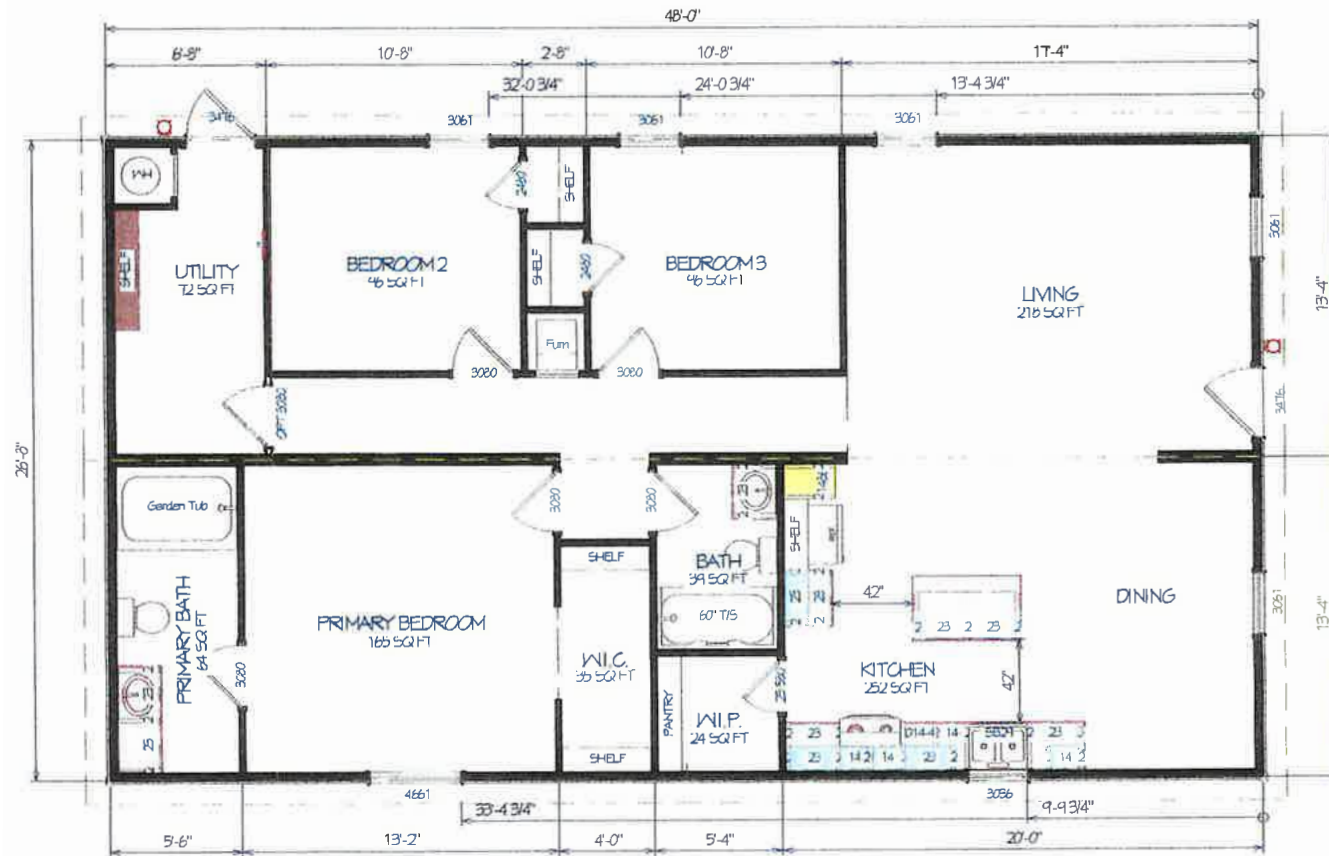

Trevorton

Prime Series

1,263 SQ. FT. (Approximate) 3 Bedroom, 2 Bath

Last Updated: 7-20-22

FACTORY EXPO HOME CENTERS
77 Horseshoe Rd.
Leola, PA 17540

PennsylvaniaFactoryDirect.com | 1-800-654-8392

IMPORTANT: Alta Cima Corp reserves the right to modify, cancel or substitute products or features of this event at any time without prior notice or obligation. Pictures and other promotional materials are representative and may depict or contain floor plans, square footages, elevations, options, upgrades, extra design features, decorations, floor coverings, specialty light fixtures, custom paint and wall coverings, window treatments, landscaping, sound and alarm systems, furnishings, appliances, and other designer/decorator features and amenities that are not included as part of the home and/or may not be available at all locations. Home, pricing and community information is subject to change, and homes to prior sale, at any time without notice or obligation. ©2020 Alta Cima Corp. All rights reserved.