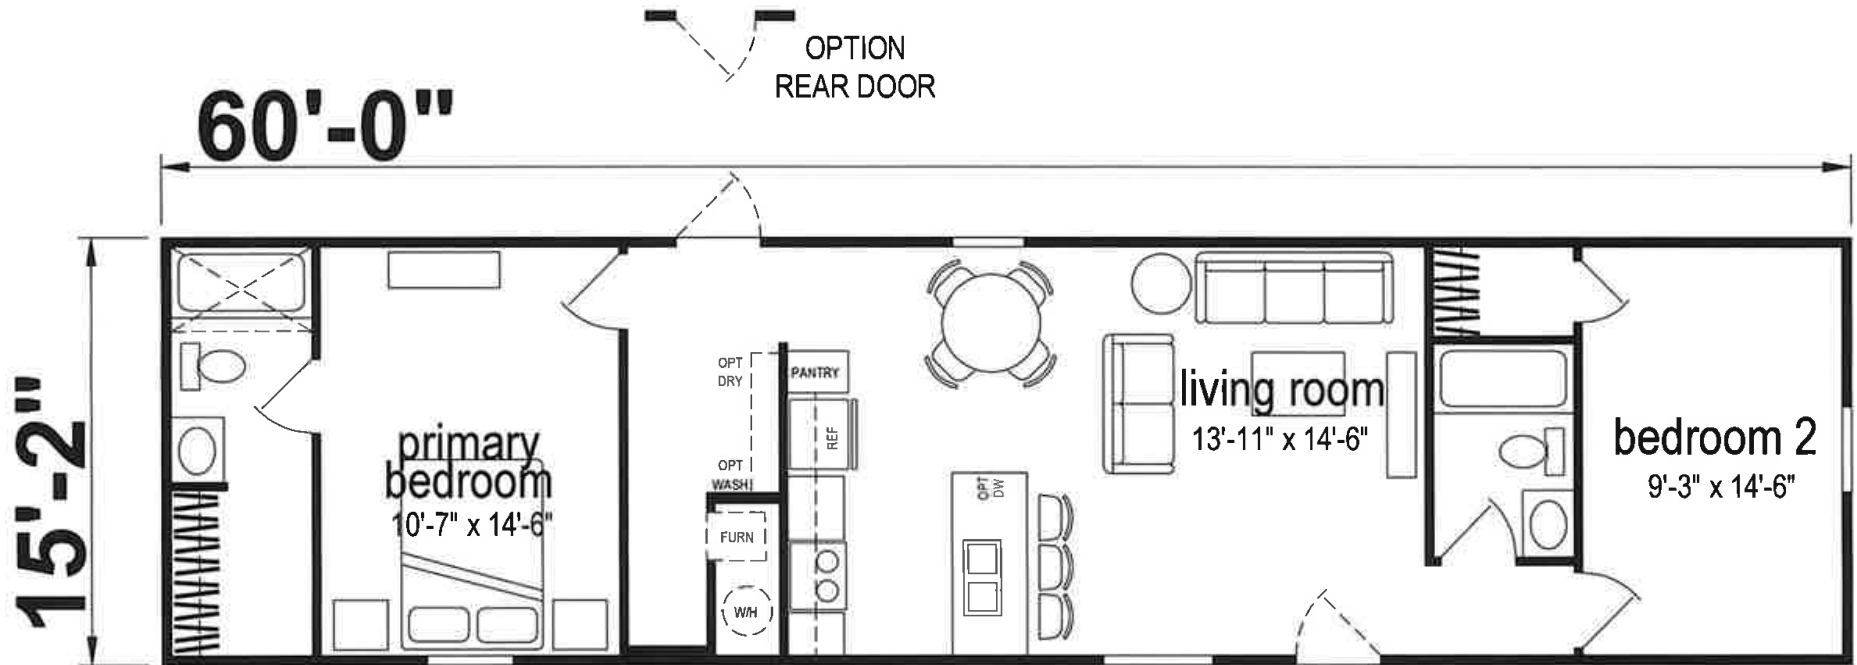

Towanda

Lake Manor Series

910 SQ. FT. (Approximate) 2 Bedroom, 2 Bath

CHAMPION
HOMES CENTER

Last Updated: 11-1-23

CHAMPION HOMES CENTER
77 Horseshoe Rd.
Leola, PA 17540

PennsylvaniaFactoryDirect.com | 1-800-654-8392