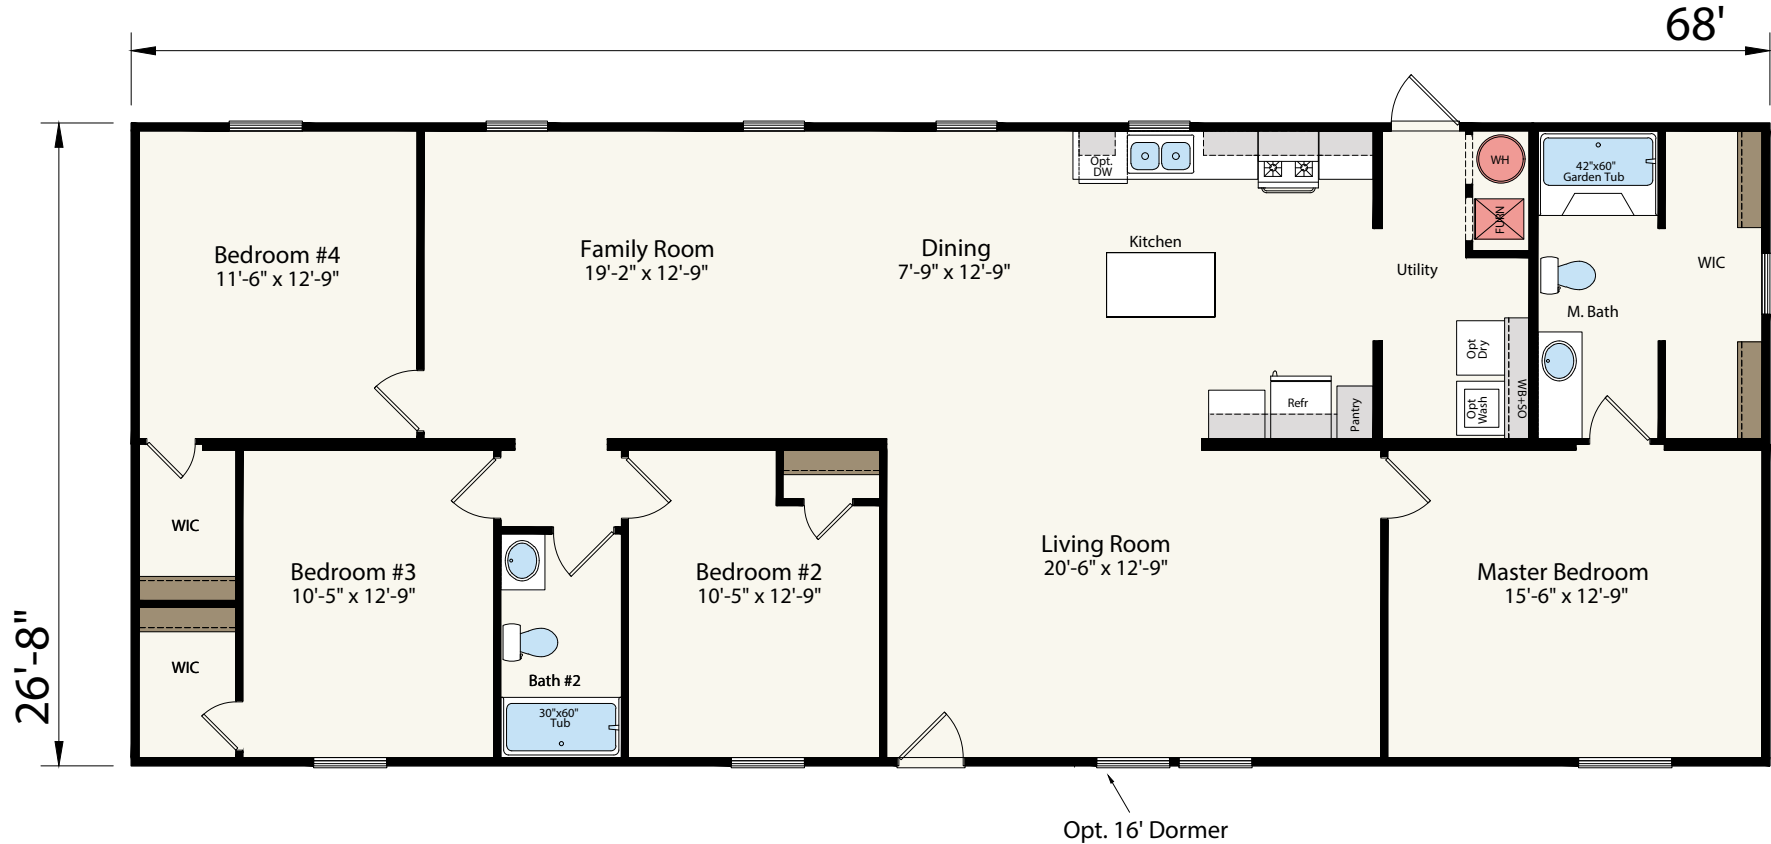

# Timblin

Prime Series

1,813 SQ. FT. (Approximate) 4 Bedroom, 2 Bath

Last Updated: 3-15-22

**FACTORY EXPO HOME CENTERS**  
 77 Horseshoe Rd.  
 Leola, PA 17540

**PennsylvaniaFactoryDirect.com | 1-800-654-8392**