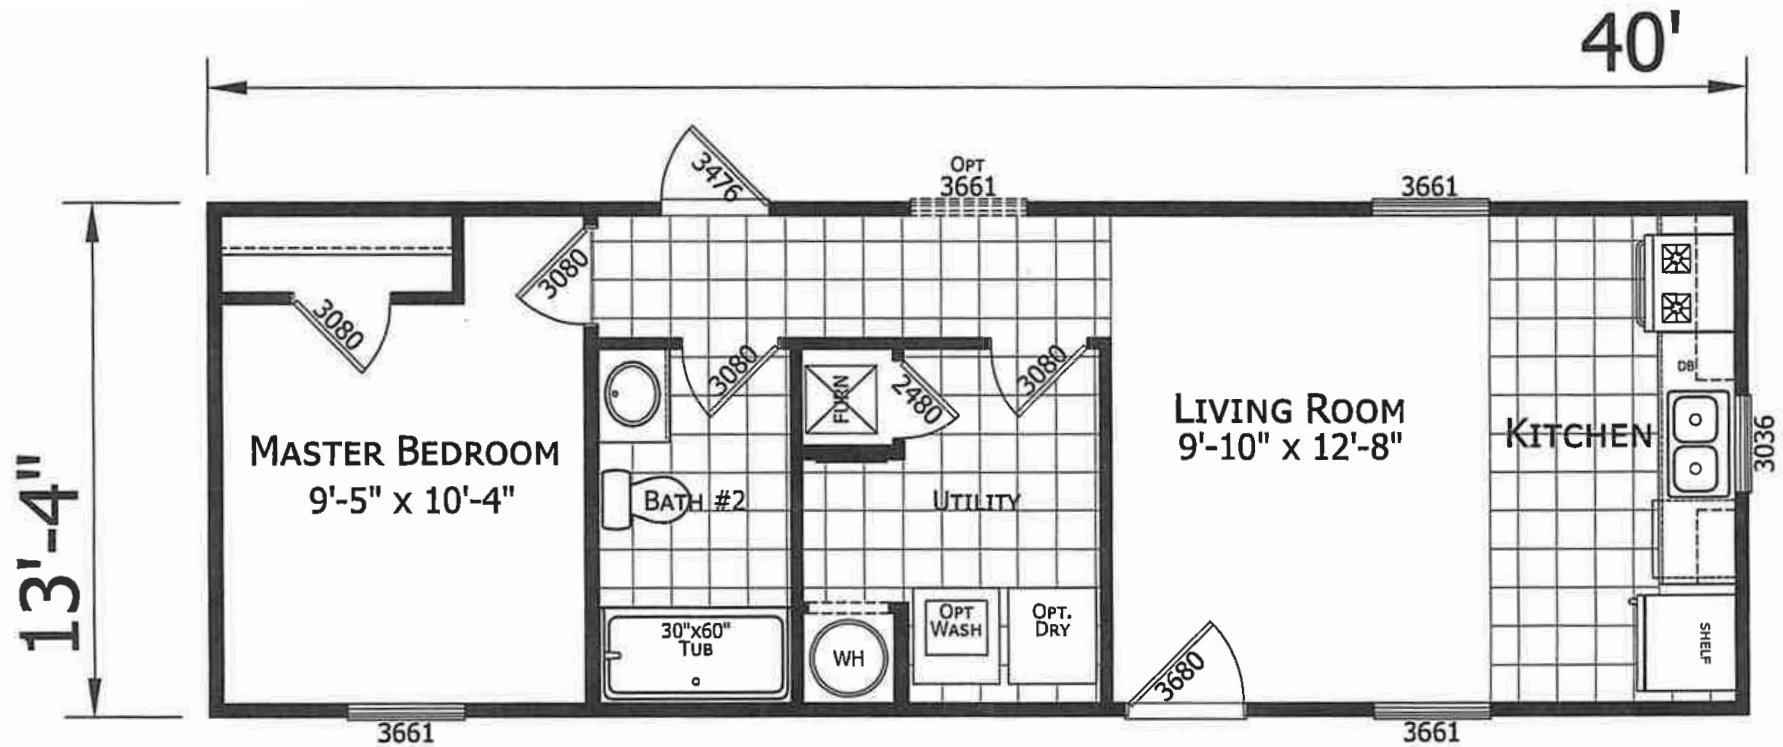

Thrifty

Lake Manor Series

533 SQ. FT. (Approximate) 1 Bedroom, 1 Bath

Last Updated: 7-1-24

CHAMPION HOMES CENTER
77 Horseshoe Rd.
Leola, PA 17540

PennsylvaniaFactoryDirect.com | 1-800-654-8392

IMPORTANT: Champion Homes reserves the right to modify, cancel or substitute products or features of this event at any time without prior notice or obligation. Pictures and other promotional materials are representative and may depict or contain floor plans, square footages, elevations, options, upgrades, extra design features, decorations, floor coverings, specialty light fixtures, custom paint and wall coverings, window treatments, landscaping, sound and alarm systems, furnishings, appliances, and other designer/decorator features and amenities that are not included as part of the home and/or may not be available at all locations. Home, pricing and community information is subject to change, and homes to prior sale, at any time without notice or obligation. ©2023 Champion Homes. All rights reserved.