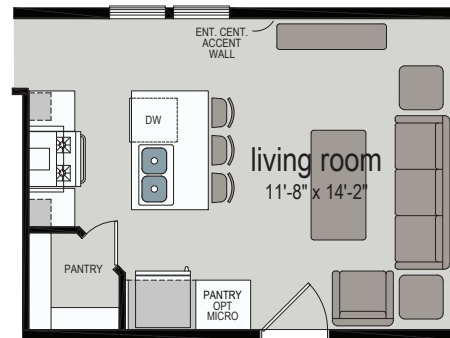

Strabane

Embrace Series

788 SQ. FT. (Approximate) 2 Bedroom, 1 Bath

Last Updated: 3-24-25

Optional Porch
(for both Kitchen Layouts)

Alternate Kitchen

CHAMPION HOMES CENTER
77 Horseshoe Rd.
Leola, PA 17540

PennsylvaniaFactoryDirect.com | 1-800-654-8392