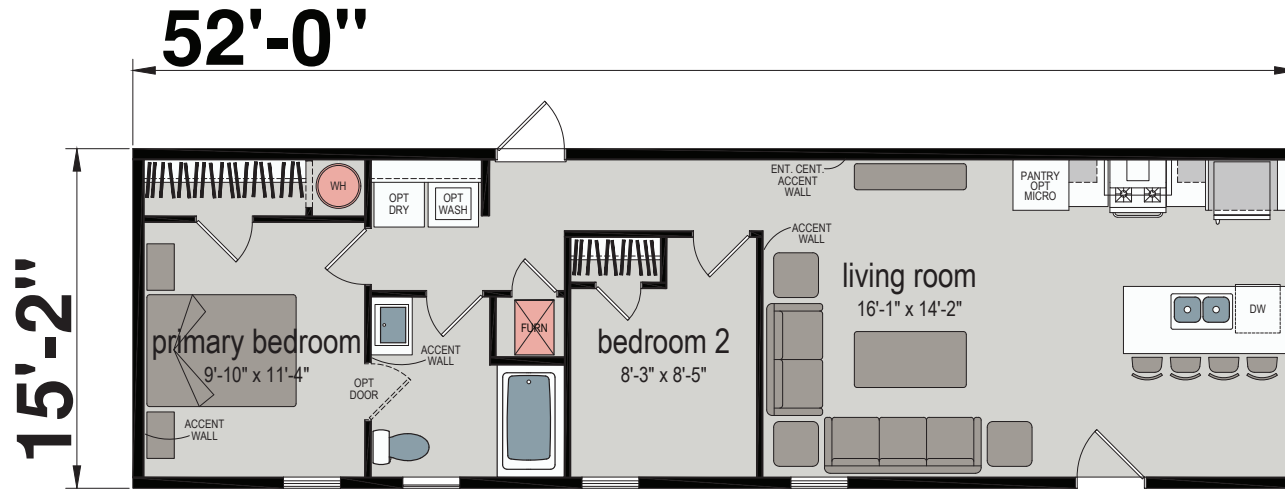

Strabane

Embrace Series

788 SQ. FT. (Approximate) 2 Bedroom, 1 Bath

Last Updated: 3-24-25

Optional Porch
(for both Kitchen Layouts)

Alternate Kitchen

CHAMPION HOMES CENTER
77 Horseshoe Rd.
Leola, PA 17540

PennsylvaniaFactoryDirect.com | 1-800-654-8392