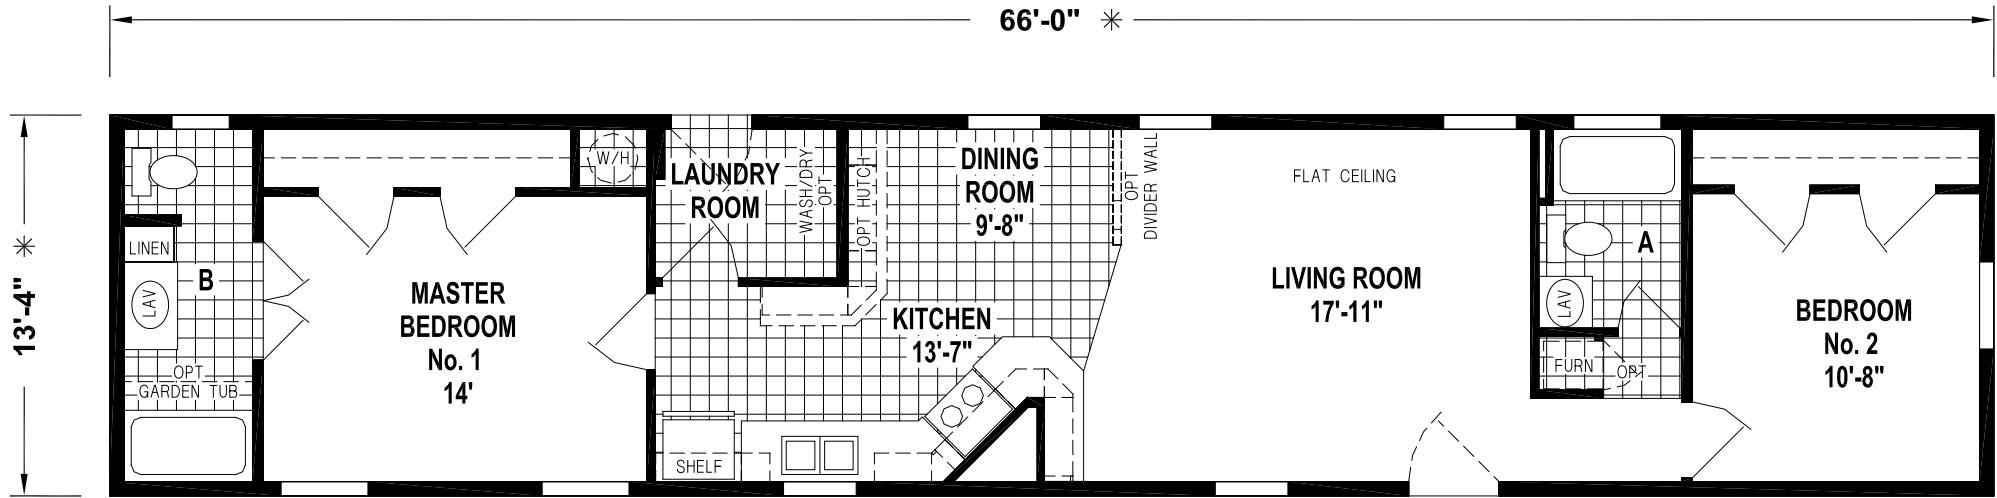

Stafford

Sunwood Single Section Series

Factory Expo

"Factory Direct Value" HOME CENTERS

2 Bedroom, 2 Bath
Approx. 902 Sq. Ft.

Last Updated: 6-30-15

OPTION CORNER TUB BATH

OPTION CORNER SHOWER BATH