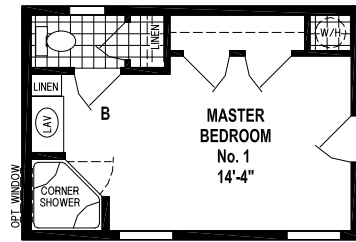

Stafford

Sunwood Single Section Series

Factory Expo

"Factory Direct Value" HOME CENTERS

2 Bedroom, 2 Bath
Approx. 902 Sq. Ft.

Last Updated: 6-30-15

OPTION CORNER TUB BATH

OPTION CORNER SHOWER BATH