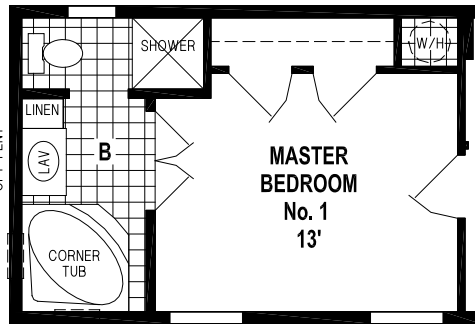

Stafford

Sunwood Single Section Series

880 SQ. FT. (Approximate) 2 Bedroom, 2 Bath

Last Updated: 5-25-23

OPTION CORNER TUB BATH

OPTION CORNER SHOWER BATH

CHAMPION HOMES CENTER
77 Horseshoe Rd.
Leola, PA 17540