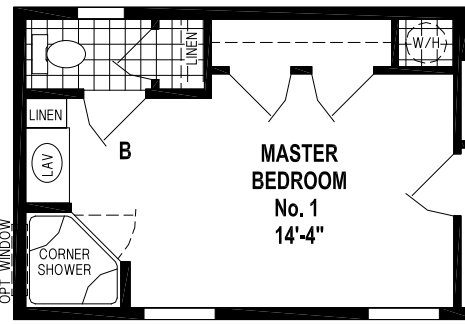

Stafford

Sunwood Single Section Series

880 SQ. FT. (Approximate) 2 Bedroom, 2 Bath

Last Updated: 5-25-23

OPTION CORNER TUB BATH

OPTION CORNER SHOWER BATH

CHAMPION HOMES CENTER
77 Horseshoe Rd.
Leola, PA 17540