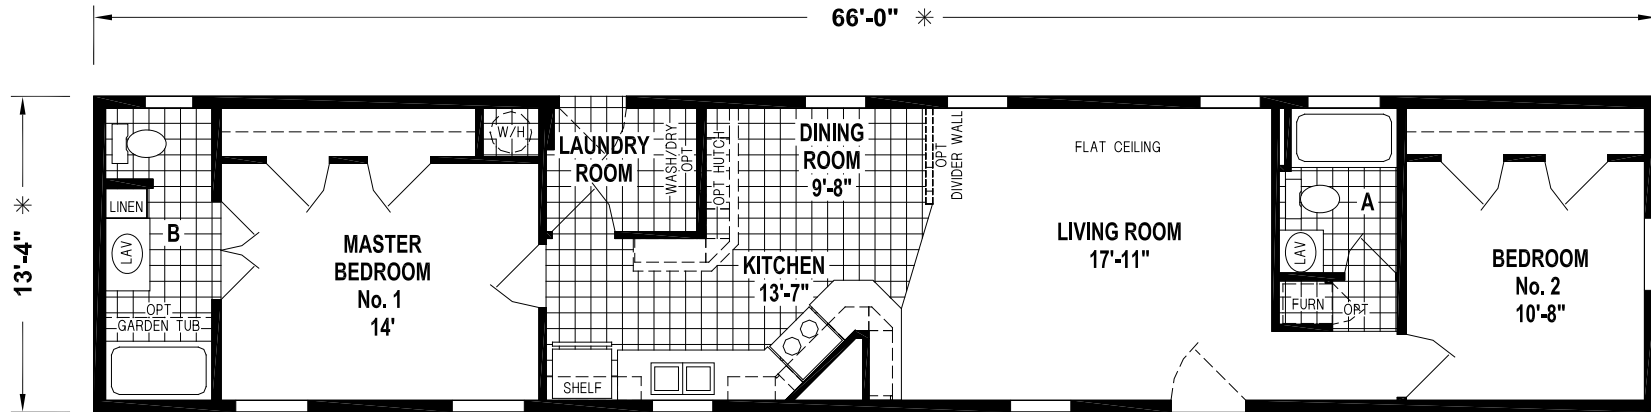

Stafford

Sunwood Single Section Series

880 SQ. FT. (Approximate) 2 Bedroom, 2 Bath

Last Updated: 5-25-23

OPTION CORNER TUB BATH

OPTION CORNER SHOWER BATH

CHAMPION HOMES CENTER
77 Horseshoe Rd.
Leola, PA 17540