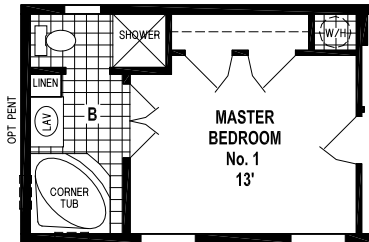

Stafford

Sunwood Single Section Series

Factory Expo

"Factory Direct Value" HOME CENTERS

2 Bedroom, 2 Bath
Approx. 902 Sq. Ft.

Last Updated: 6-30-15

OPTION CORNER TUB BATH

OPTION CORNER SHOWER BATH