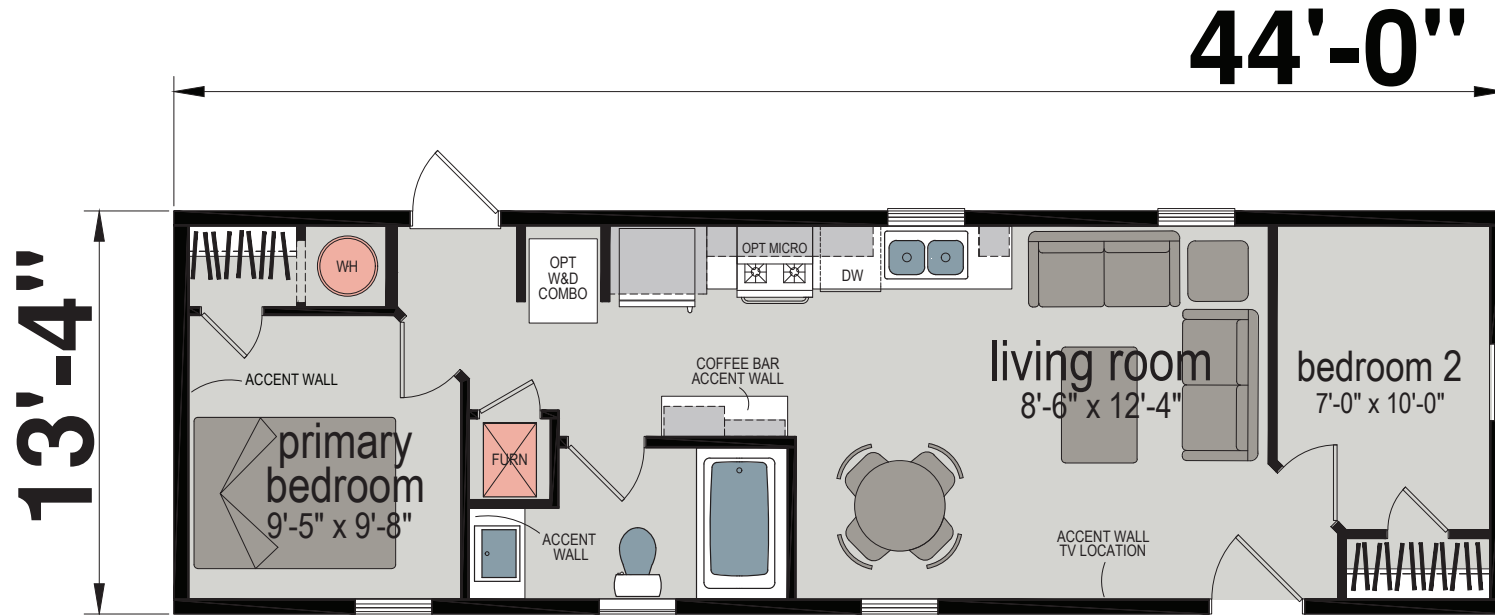

Shillington

Embrace Series

587 SQ. FT. (Approximate) 2 Bedroom, 1 Bath

Last Updated: 3-24-25

Optional Sliding Glass Door

CHAMPION HOMES CENTER
77 Horseshoe Rd.
Leola, PA 17540

PennsylvaniaFactoryDirect.com | 1-800-654-8392