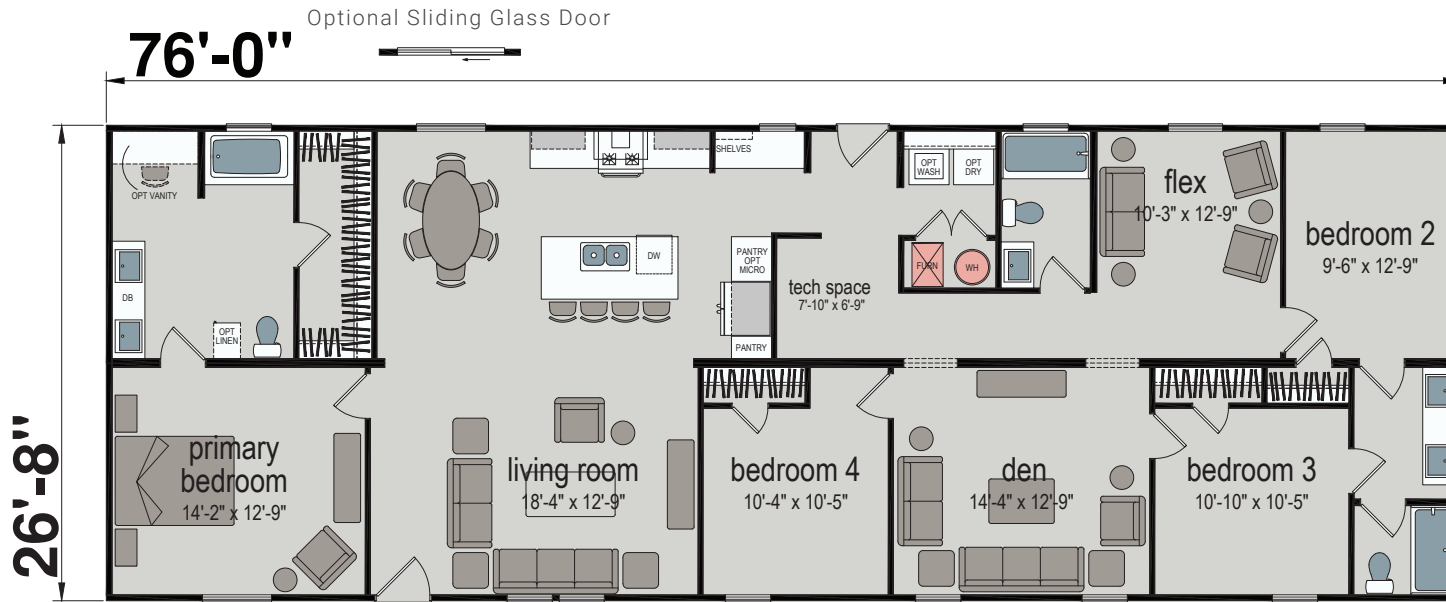

Shamokin

Embrace Series

2027 SQ. FT. (Approximate) 4 Bedroom, 3 Bath

Last Updated: 3-24-25

Optional Glamour Bath

Optional Pantry

Optional 42"x60" Shower

CHAMPION HOMES CENTER
77 Horseshoe Rd.
Leola, PA 17540