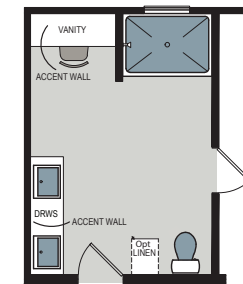

Shamokin

Embrace Series

2027 SQ. FT. (Approximate) 4 Bedroom, 3 Bath

Last Updated: 3-24-25

Optional Glamour Bath

Optional Pantry

Optional 42"x60" Shower

CHAMPION HOMES CENTER
77 Horseshoe Rd.
Leola, PA 17540