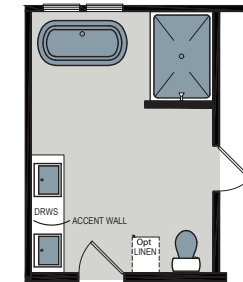

Shamokin

Embrace Series

2027 SQ. FT. (Approximate) 4 Bedroom, 3 Bath

Last Updated: 3-24-25

Optional Glamour Bath

Optional Pantry

Optional 42"x60" Shower

CHAMPION HOMES CENTER
77 Horseshoe Rd.
Leola, PA 17540