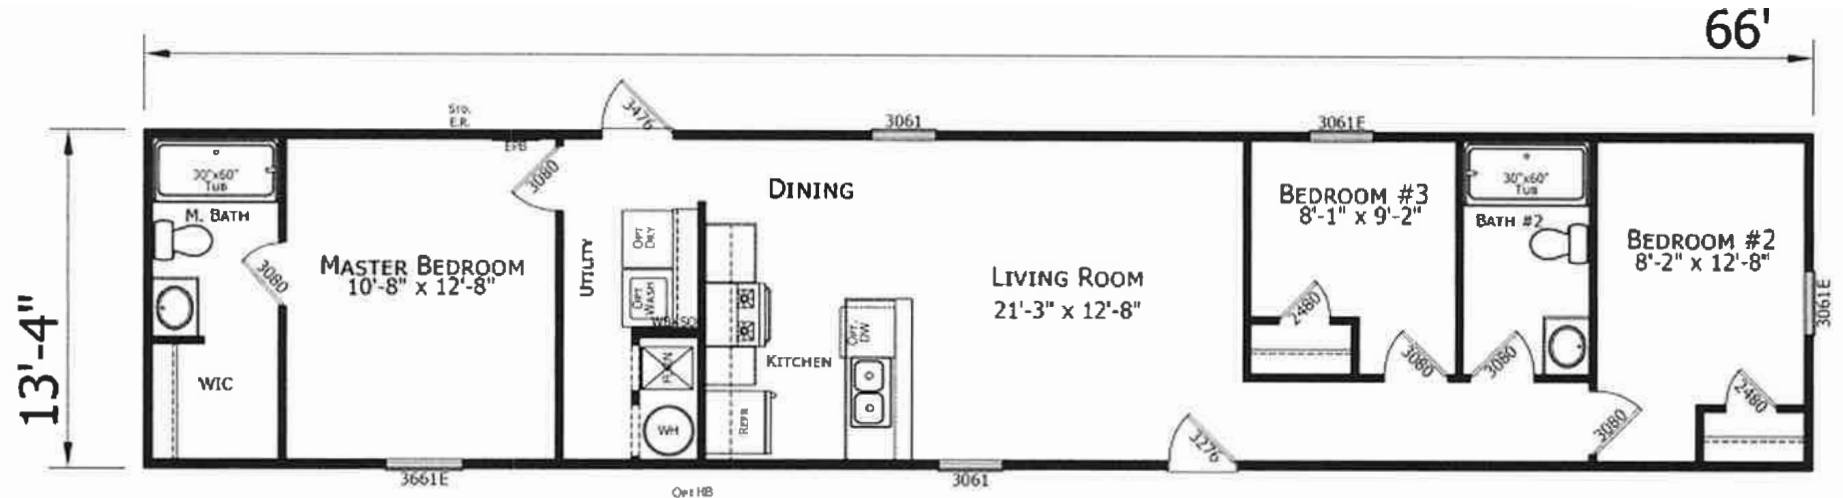

Rothsville

Prime Series

880 SQ. FT. (Approximate) 3 Bedroom, 2 Bath

Last Updated: 8-2-22

FACTORY EXPO HOME CENTERS
77 Horseshoe Rd.
Leola, PA 17540

PennsylvaniaFactoryDirect.com | 1-800-654-8392

IMPORTANT: Alta Cima Corp reserves the right to modify, cancel or substitute products or features of this event at any time without prior notice or obligation. Pictures and other promotional materials are representative and may depict or contain floor plans, square footages, elevations, options, upgrades, extra design features, decorations, floor coverings, specialty light fixtures, custom paint and wall coverings, window treatments, landscaping, sound and alarm systems, furnishings, appliances, and other designer/decorator features and amenities that are not included as part of the home and/or may not be available at all locations. Home, pricing and community information is subject to change, and homes to prior sale, at any time without notice or obligation. ©2020 Alta Cima Corp. All rights reserved.