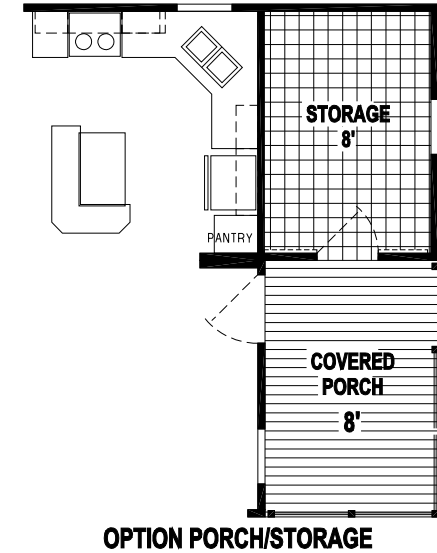

# Roselle

Lexington Limited Series

852 SQ. FT. (Approximate) 2 Bedroom, 1 Bath

Last Updated: 5-25-23

**CHAMPION HOMES CENTER**  
77 Horseshoe Rd.  
Leola, PA 17540

**PennsylvaniaFactoryDirect.com | 1-800-654-8392**