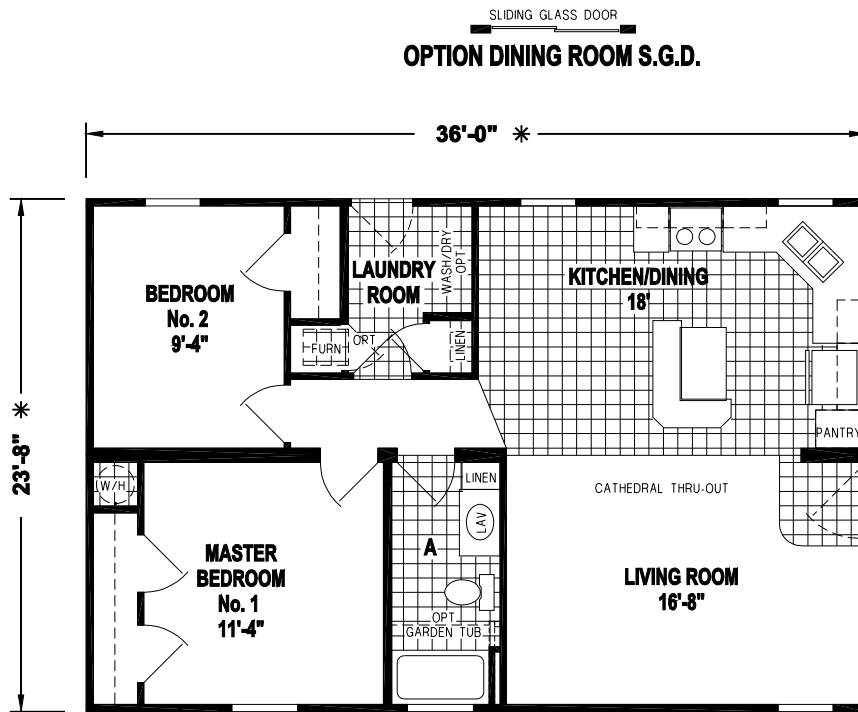

# Roselle

Lexington Limited Series

852 SQ. FT. (Approximate) 2 Bedroom, 1 Bath

Last Updated: 5-25-23

**CHAMPION HOMES CENTER**  
77 Horseshoe Rd.  
Leola, PA 17540

**PennsylvaniaFactoryDirect.com | 1-800-654-8392**