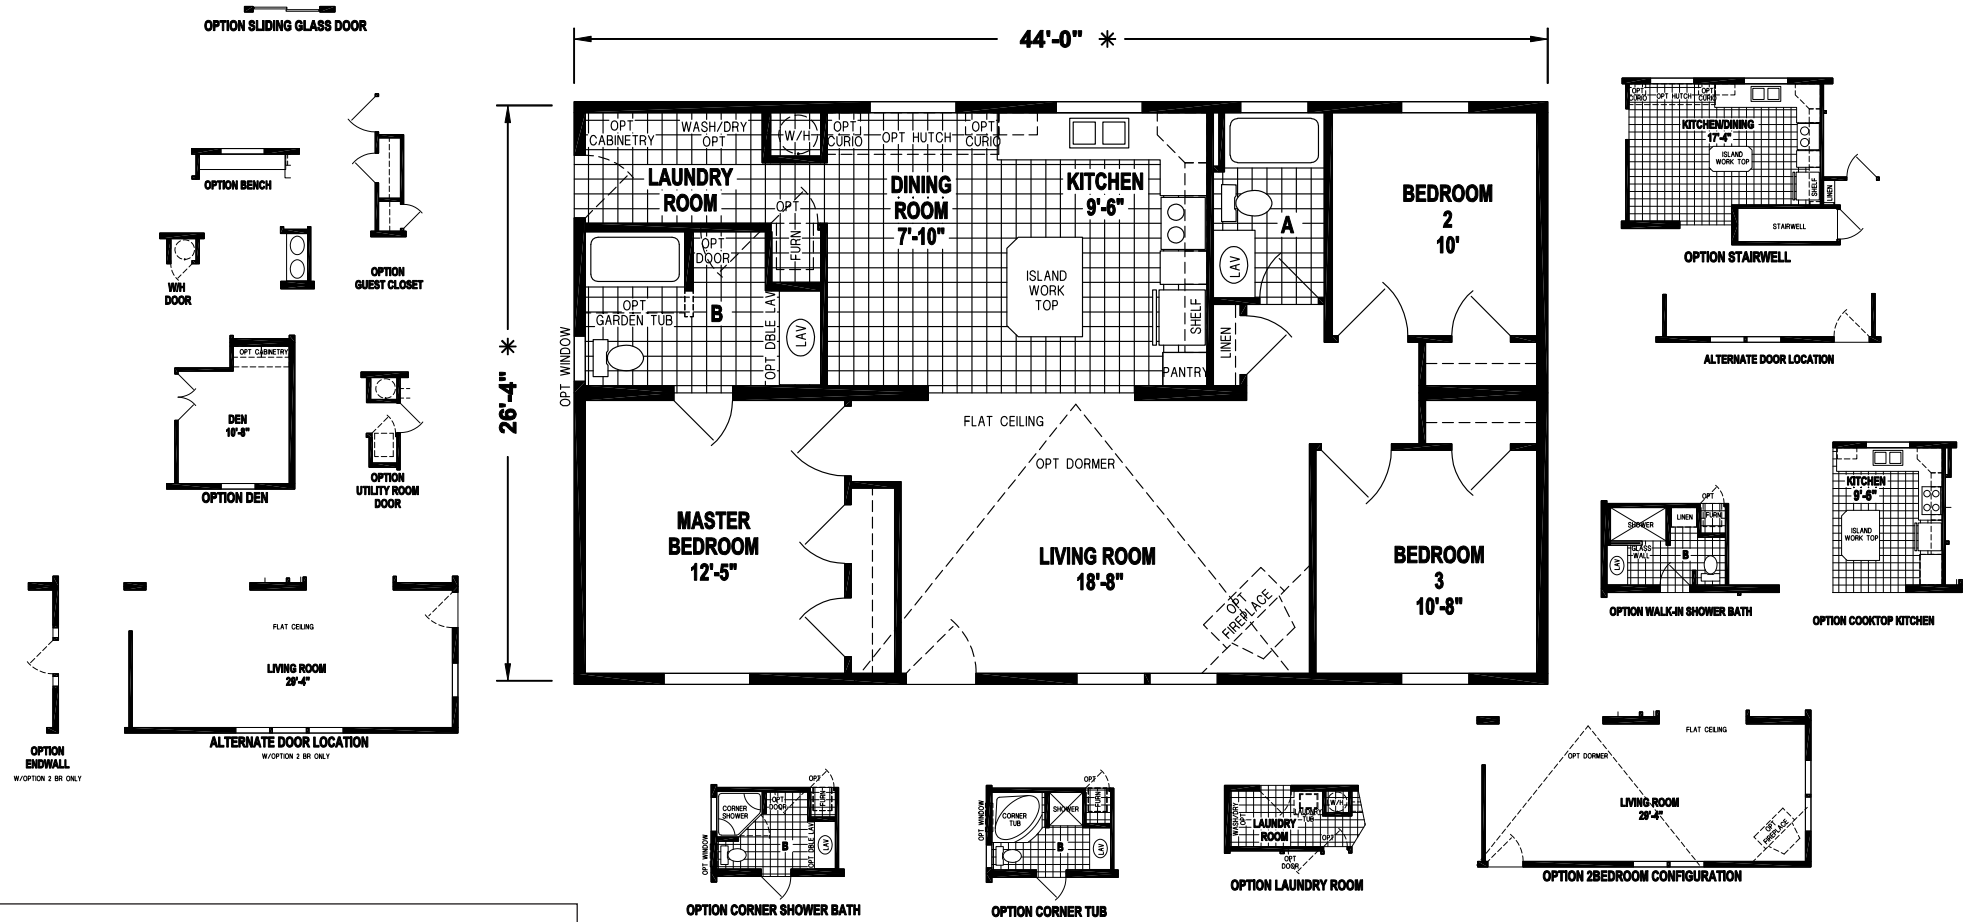

# Rockville

Sunwood Multi Section Series

1,158 SQ. FT. (Approximate) 3 Bedroom, 2 Bath

Last Updated: 5-25-23

**CHAMPION HOMES CENTER**  
77 Horseshoe Rd.  
Leola, PA 17540

**PennsylvaniaFactoryDirect.com | 1-800-654-8392**