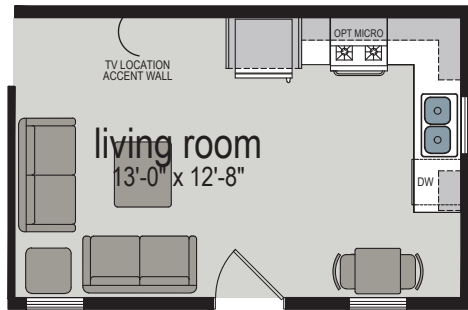

Reiffton

Embrace Series

641 SQ. FT. (Approximate) 2 Bedroom, 1 Bath

Last Updated: 3-24-25

Optional Sliding Glass Door

Optional Porch

Optional Alternate Kitchen

Optional Alternate Kitchen with End Entry