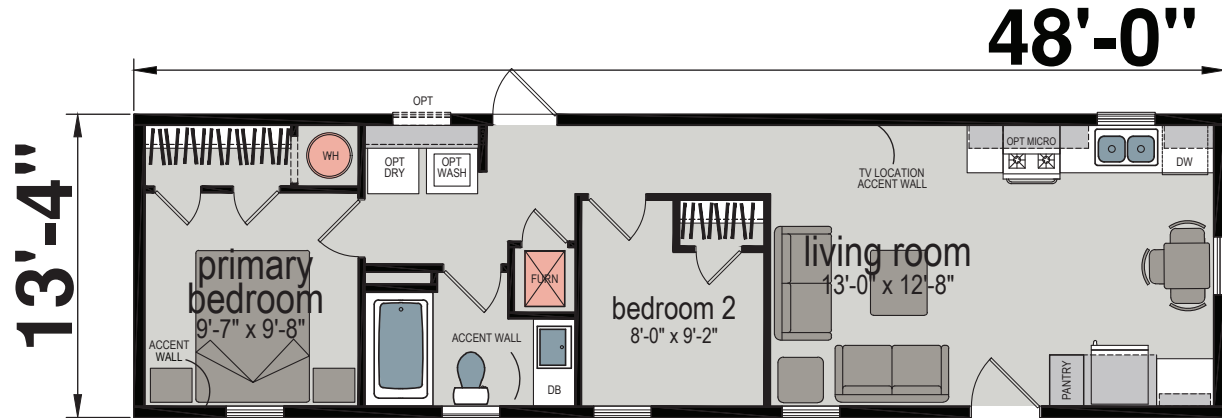

Reiffton

Embrace Series

641 SQ. FT. (Approximate) 2 Bedroom, 1 Bath

Last Updated: 3-24-25

Optional Sliding Glass Door

Optional Porch

Optional Alternate Kitchen

Optional Alternate Kitchen with End Entry