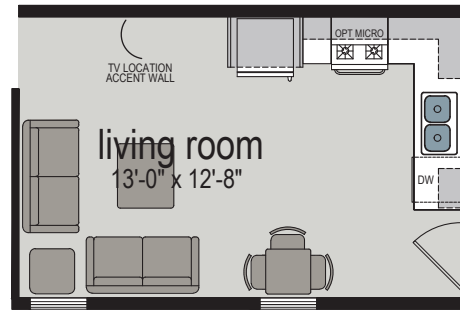

Reiffton

Embrace Series

641 SQ. FT. (Approximate) 2 Bedroom, 1 Bath

Last Updated: 3-24-25

Optional Sliding Glass Door

Optional Porch

Optional Alternate Kitchen

Optional Alternate Kitchen with End Entry