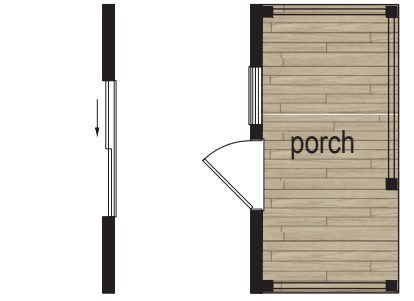

Reiffton

Embrace Series

641 SQ. FT. (Approximate) 2 Bedroom, 1 Bath

Last Updated: 3-24-25

Optional Sliding Glass Door

Optional Porch

Optional Alternate Kitchen

Optional Alternate Kitchen with End Entry