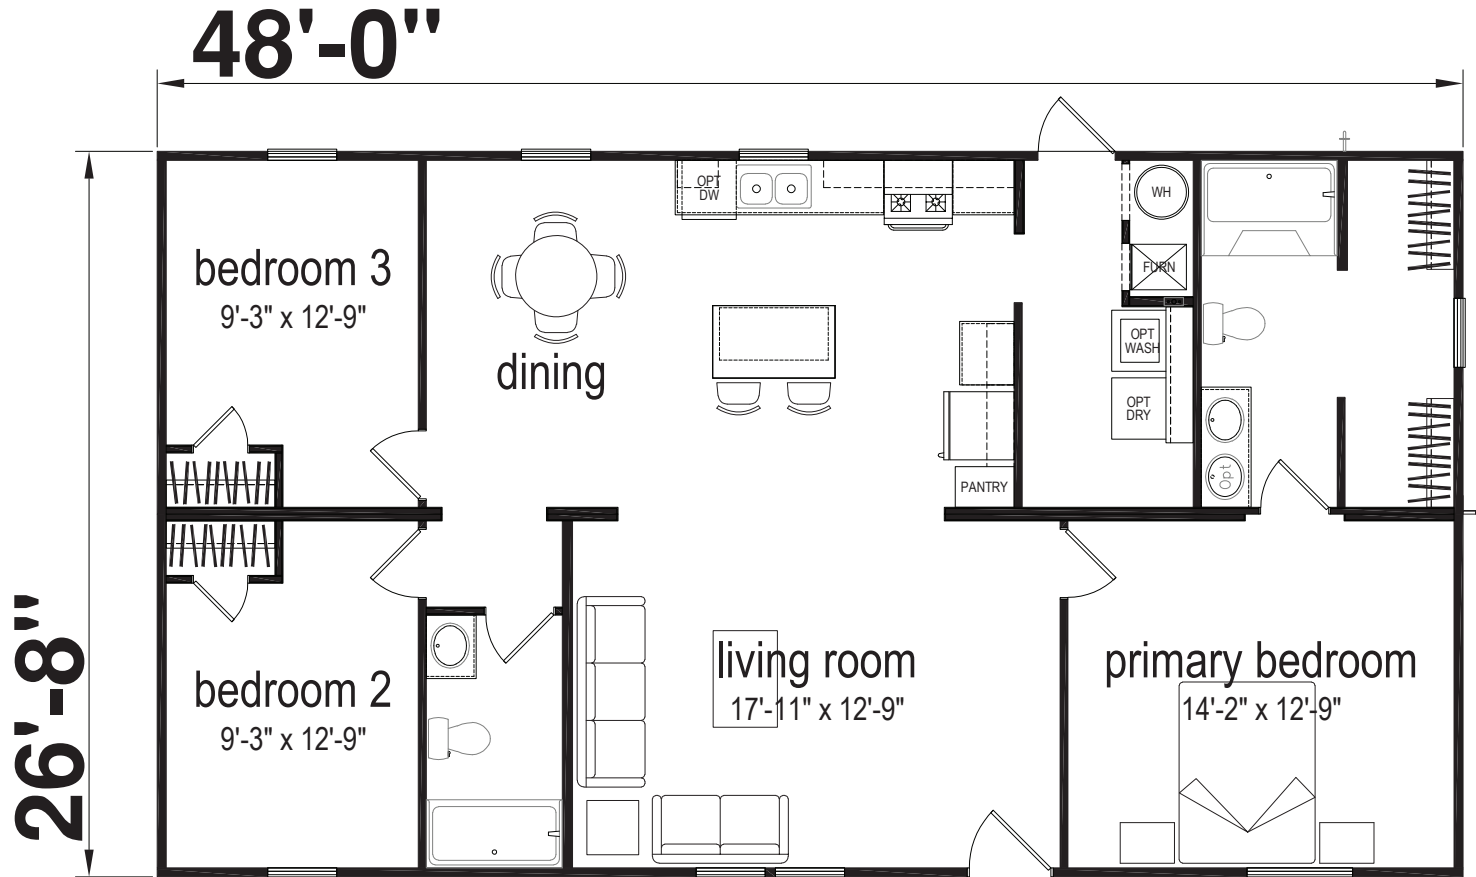

Rea

Lake Manor Series

1,280 SQ. FT. (Approximate) 3 Bedroom, 2 Bath

CHAMPION
HOMES CENTER

Last Updated: 11-1-23

CHAMPION HOMES CENTER
77 Horseshoe Rd.
Leola, PA 17540

PennsylvaniaFactoryDirect.com | 1-800-654-8392