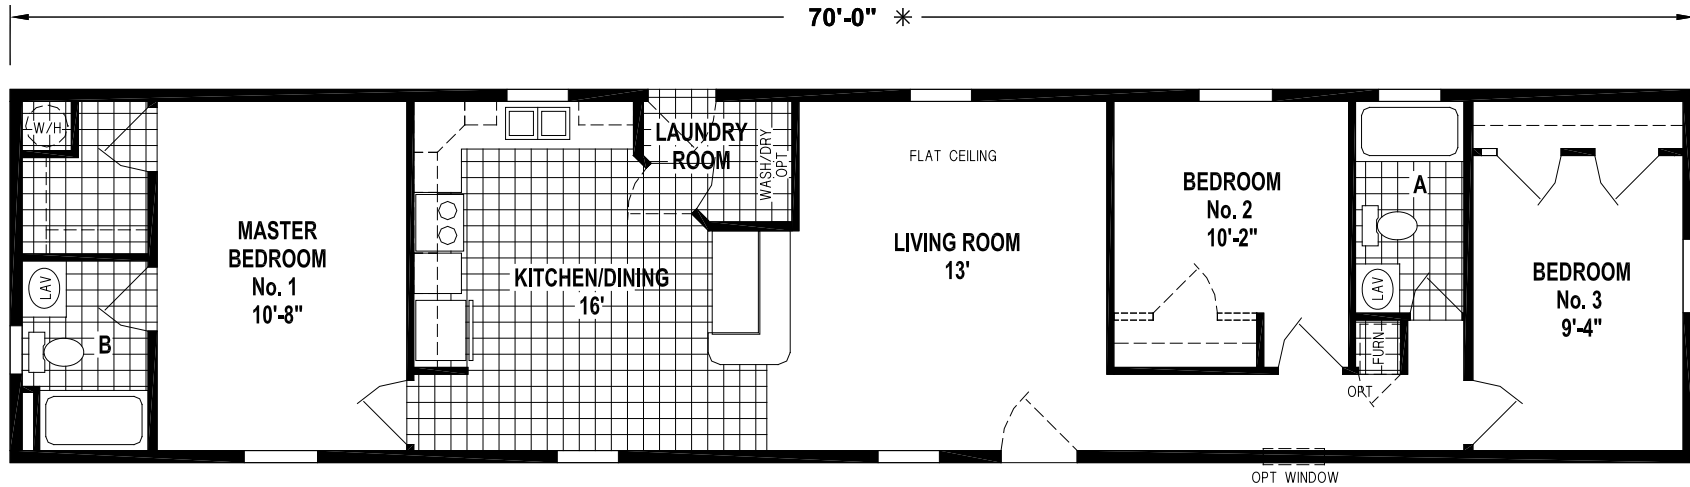

Preston

Sunwood Single Section Series

1,085 SQ. FT. (Approximate) 3 Bedroom, 2 Bath

CHAMPION
HOMES CENTER

Last Updated: 5-25-23

CHAMPION HOMES CENTER
77 Horseshoe Rd.
Leola, PA 17540

PennsylvaniaFactoryDirect.com | 1-800-654-8392