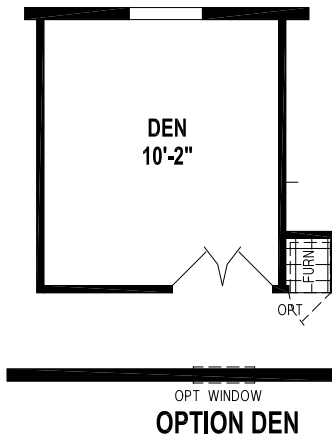

Preston

Sunwood Single Section Series

1,085 SQ. FT. (Approximate) 3 Bedroom, 2 Bath

CHAMPION
HOMES CENTER

Last Updated: 5-25-23

CHAMPION HOMES CENTER
77 Horseshoe Rd.
Leola, PA 17540

PennsylvaniaFactoryDirect.com | 1-800-654-8392