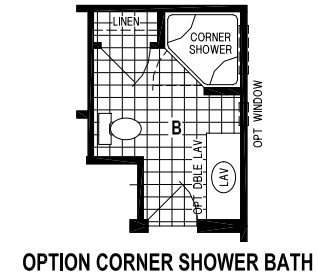

# Plumsted

Lexington Limited Series

1,088 SQ. FT. (Approximate) 3 Bedroom, 2 Bath

Last Updated: 5-25-23

**CHAMPION HOMES CENTER**  
77 Horseshoe Rd.  
Leola, PA 17540

**PennsylvaniaFactoryDirect.com | 1-800-654-8392**