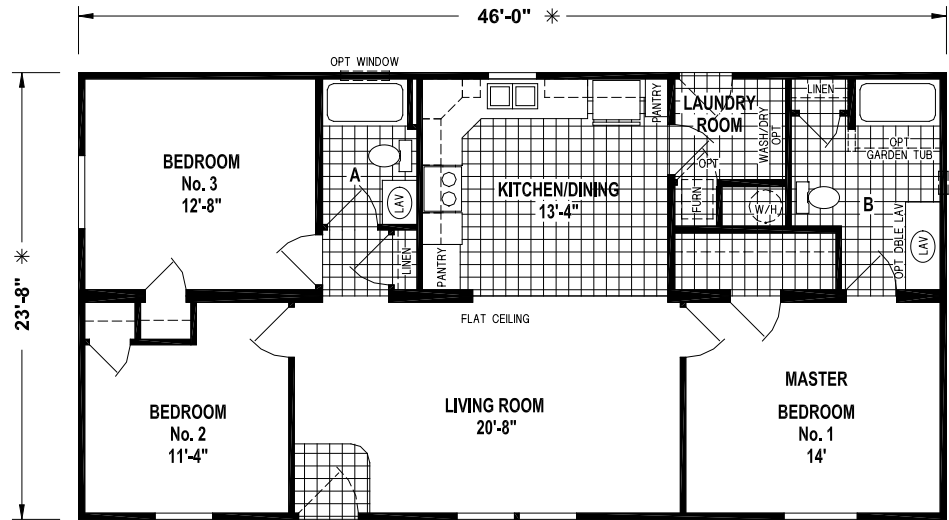

# Plumsted

Lexington Limited Series

1,088 SQ. FT. (Approximate) 3 Bedroom, 2 Bath

Last Updated: 5-25-23

**CHAMPION HOMES CENTER**  
77 Horseshoe Rd.  
Leola, PA 17540

**PennsylvaniaFactoryDirect.com | 1-800-654-8392**