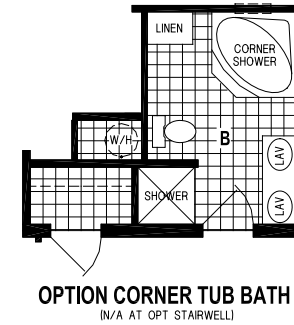

# Plumsted

Lexington Limited Series

1,088 SQ. FT. (Approximate) 3 Bedroom, 2 Bath

Last Updated: 5-25-23

**CHAMPION HOMES CENTER**  
77 Horseshoe Rd.  
Leola, PA 17540

**PennsylvaniaFactoryDirect.com | 1-800-654-8392**