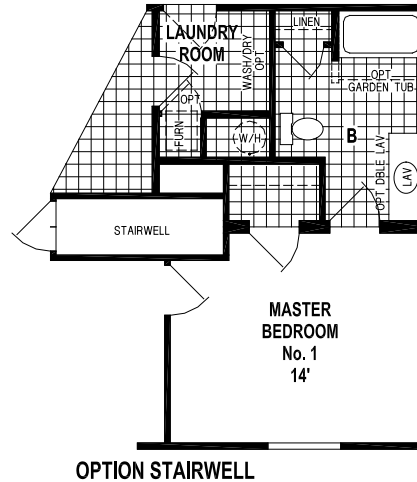

# Plumsted

Lexington Limited Series

1,088 SQ. FT. (Approximate) 3 Bedroom, 2 Bath

Last Updated: 5-25-23

**CHAMPION HOMES CENTER**  
77 Horseshoe Rd.  
Leola, PA 17540

**PennsylvaniaFactoryDirect.com | 1-800-654-8392**