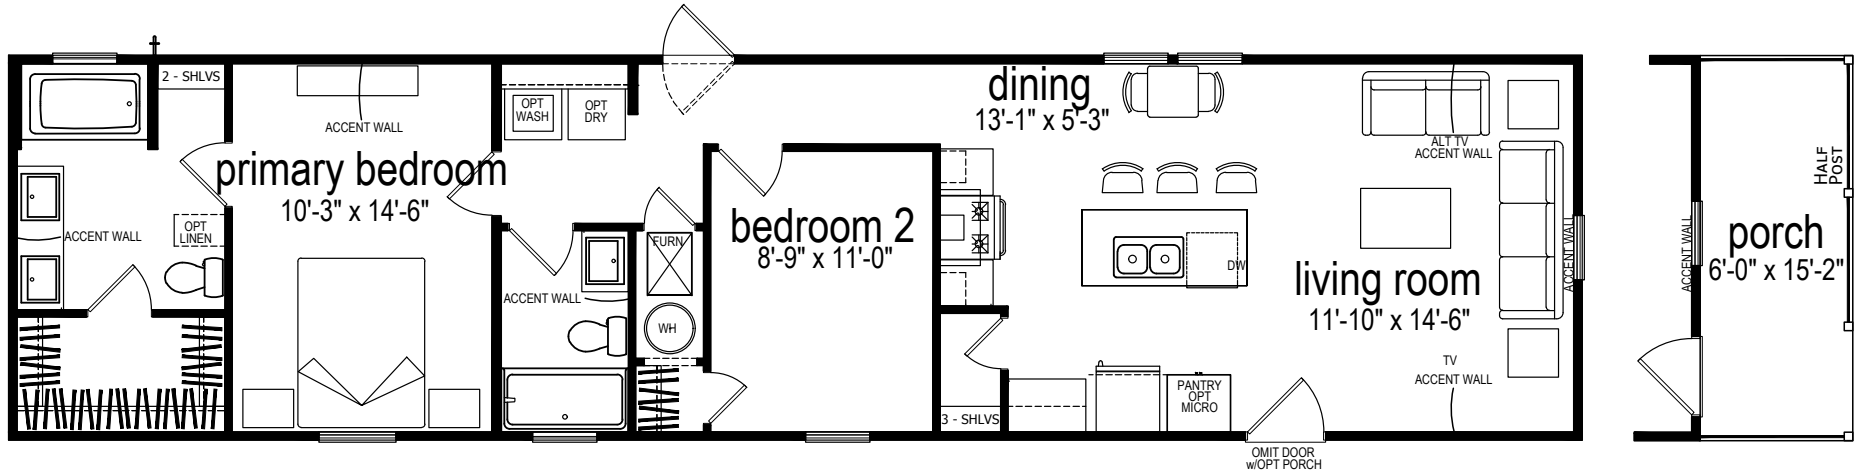

Penryn

Embrace Series

940 SQ. FT. (Approximate) 2 Bedroom, 2 Bath

Last Updated: 4-7-26

OPTIONAL
PORCH

CHAMPION HOMES CENTER
77 Horseshoe Rd.
Leola, PA 17540

PennsylvaniaFactoryDirect.com | 1-800-654-8392

IMPORTANT: Champion Homes reserves the right to modify, cancel or substitute products or features of this event at any time without prior notice or obligation. Pictures and other promotional materials are representative and may depict or contain floor plans, square footages, elevations, options, upgrades, extra design features, decorations, floor coverings, specialty light fixtures, custom paint and wall coverings, window treatments, landscaping, sound and alarm systems, furnishings, appliances, and other designer/decorator features and amenities that are not included as part of the home and/or may not be available at all locations. Home, pricing and community information is subject to change, and homes to prior sale, at any time without notice or obligation. ©2023 Champion Homes. All rights reserved.