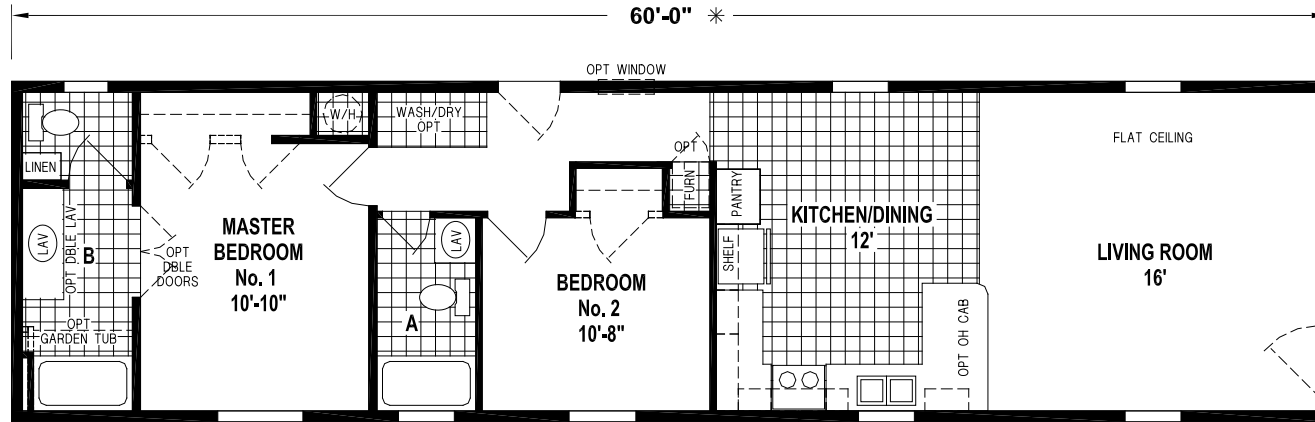

Patterson

Sunwood Single Section Series

930 SQ. FT. (Approximate) 2 Bedroom, 2 Bath

CHAMPION
HOMES CENTER

Last Updated: 5-25-23

OPTION CORNER TUB BATH

OPTION CORNER SHOWER BATH

OPTION GUEST CLOSET