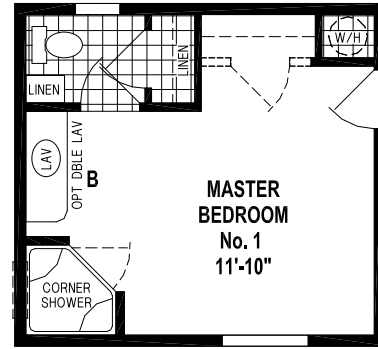

Patterson

Sunwood Single Section Series

930 SQ. FT. (Approximate) 2 Bedroom, 2 Bath

Last Updated: 5-25-23

OPTION CORNER TUB BATH

OPTION CORNER SHOWER BATH

CHAMPION HOMES CENTER
77 Horseshoe Rd.
Leola, PA 17540