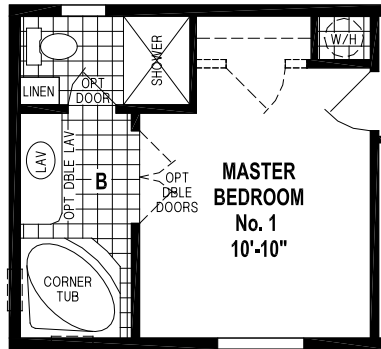

Patterson

Sunwood Single Section Series

930 SQ. FT. (Approximate) 2 Bedroom, 2 Bath

CHAMPION
HOMES CENTER

Last Updated: 5-25-23

OPTION CORNER TUB BATH

OPTION CORNER SHOWER BATH

OPTION GUEST CLOSET