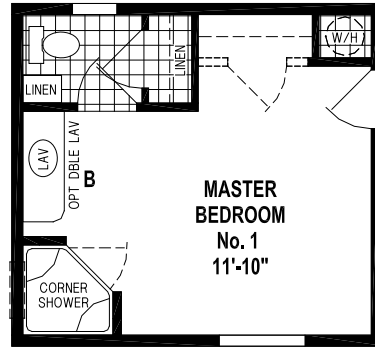

Patterson

Sunwood Single Section Series

930 SQ. FT. (Approximate) 2 Bedroom, 2 Bath

CHAMPION
HOMES CENTER

Last Updated: 5-25-23

OPTION CORNER TUB BATH

OPTION CORNER SHOWER BATH

OPTION GUEST CLOSET