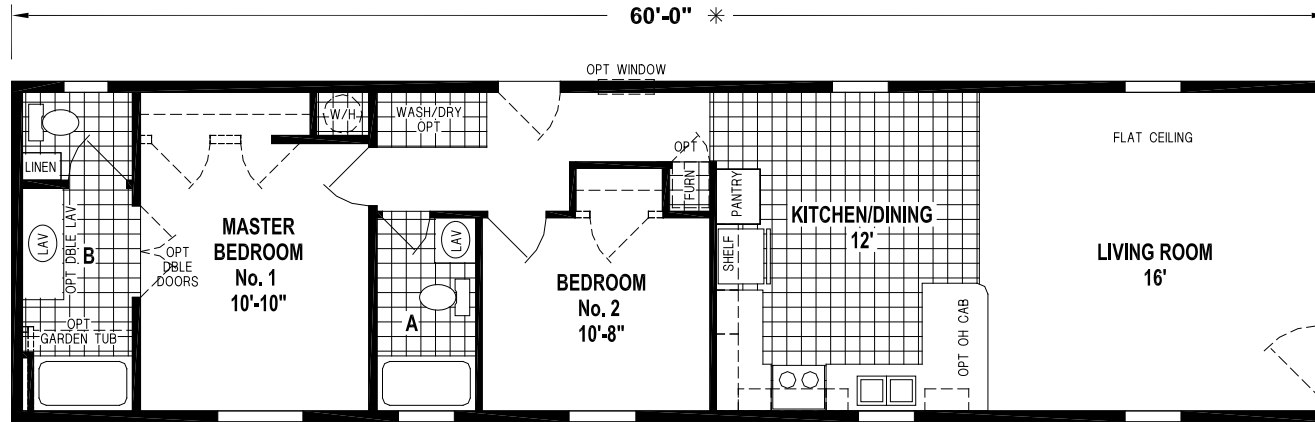

Patterson

Sunwood Single Section Series

930 SQ. FT. (Approximate) 2 Bedroom, 2 Bath

Last Updated: 5-25-23

OPTION CORNER TUB BATH

OPTION CORNER SHOWER BATH

CHAMPION HOMES CENTER
77 Horseshoe Rd.
Leola, PA 17540