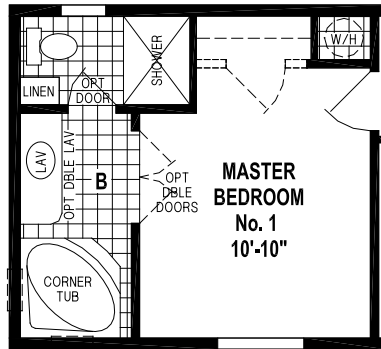

Patterson

Sunwood Single Section Series

930 SQ. FT. (Approximate) 2 Bedroom, 2 Bath

Last Updated: 5-25-23

OPTION CORNER TUB BATH

OPTION CORNER SHOWER BATH

CHAMPION HOMES CENTER
77 Horseshoe Rd.
Leola, PA 17540