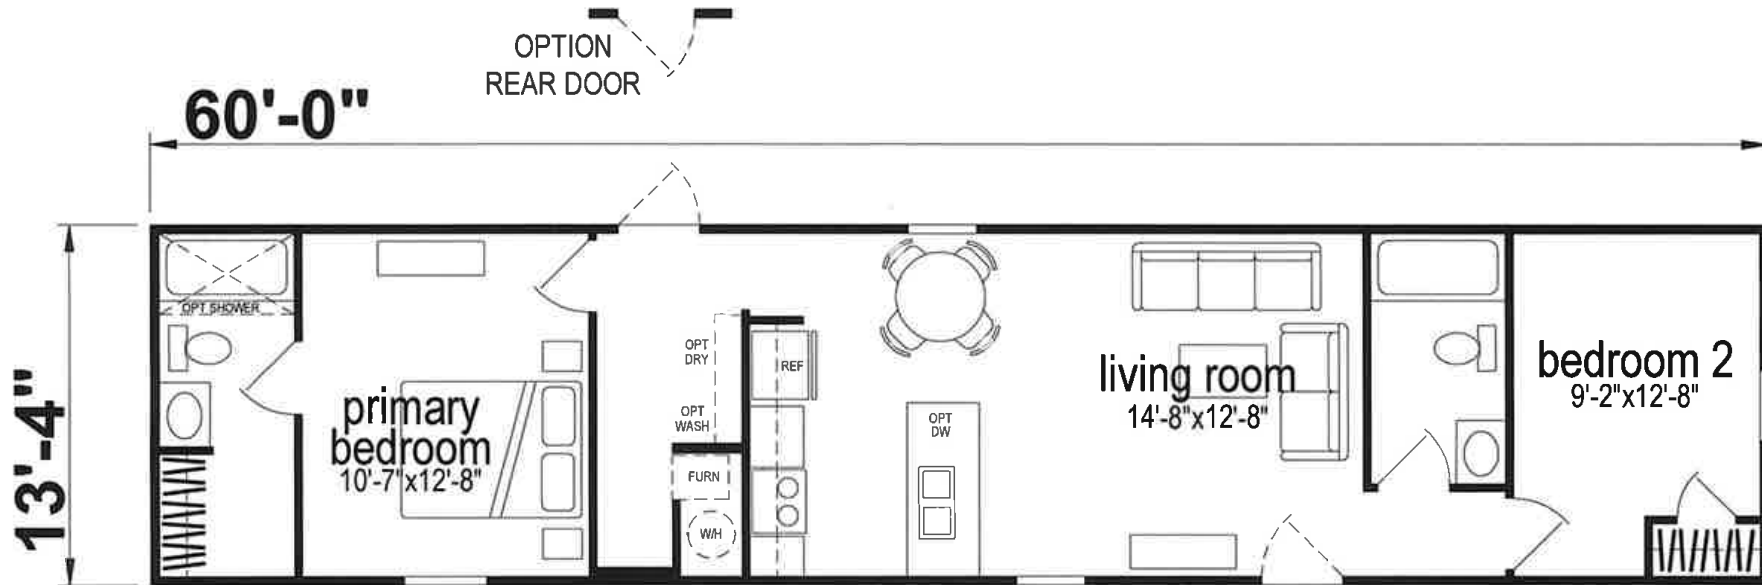

# Narvon

Lake Manor Series

800 SQ. FT. (Approximate) 2 Bedroom, 2 Bath

CHAMPION  
HOMES CENTER

Last Updated: 11-1-23

CHAMPION HOMES CENTER  
77 Horseshoe Rd.  
Leola, PA 17540

PennsylvaniaFactoryDirect.com | 1-800-654-8392