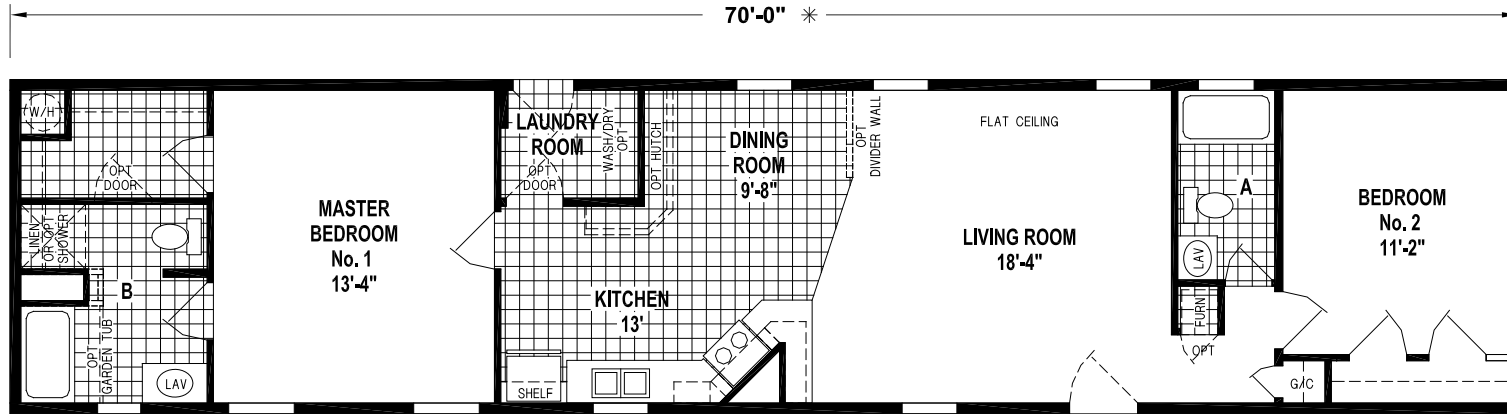

# Montvale

Sunwood Single Section Series

1,085 SQ. FT. (Approximate) 2 Bedroom, 2 Bath

Last Updated: 5-25-23

OPTION CORNER TUB BATH

OPTION CORNER SHOWER BATH

OPTION MASTER BATH

**CHAMPION HOMES CENTER**  
77 Horseshoe Rd.  
Leola, PA 17540