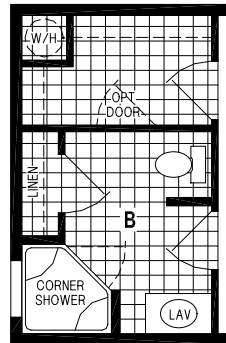

# Montvale

Sunwood Single Section Series

1,085 SQ. FT. (Approximate) 2 Bedroom, 2 Bath

Last Updated: 5-25-23

OPTION CORNER TUB BATH

OPTION CORNER SHOWER BATH

OPTION MASTER BATH

**CHAMPION HOMES CENTER**  
77 Horseshoe Rd.  
Leola, PA 17540