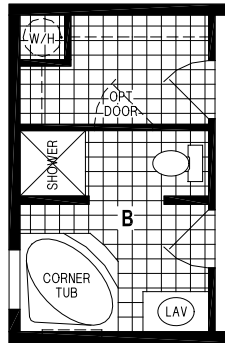

# Montvale

Sunwood Single Section Series

1,085 SQ. FT. (Approximate) 2 Bedroom, 2 Bath

Last Updated: 5-25-23

OPTION CORNER TUB BATH

OPTION CORNER SHOWER BATH

OPTION MASTER BATH

**CHAMPION HOMES CENTER**  
77 Horseshoe Rd.  
Leola, PA 17540