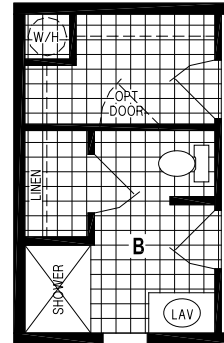

# Montvale

Sunwood Single Section Series

1,085 SQ. FT. (Approximate) 2 Bedroom, 2 Bath

Last Updated: 5-25-23

OPTION CORNER TUB BATH

OPTION CORNER SHOWER BATH

OPTION MASTER BATH

**CHAMPION HOMES CENTER**  
77 Horseshoe Rd.  
Leola, PA 17540