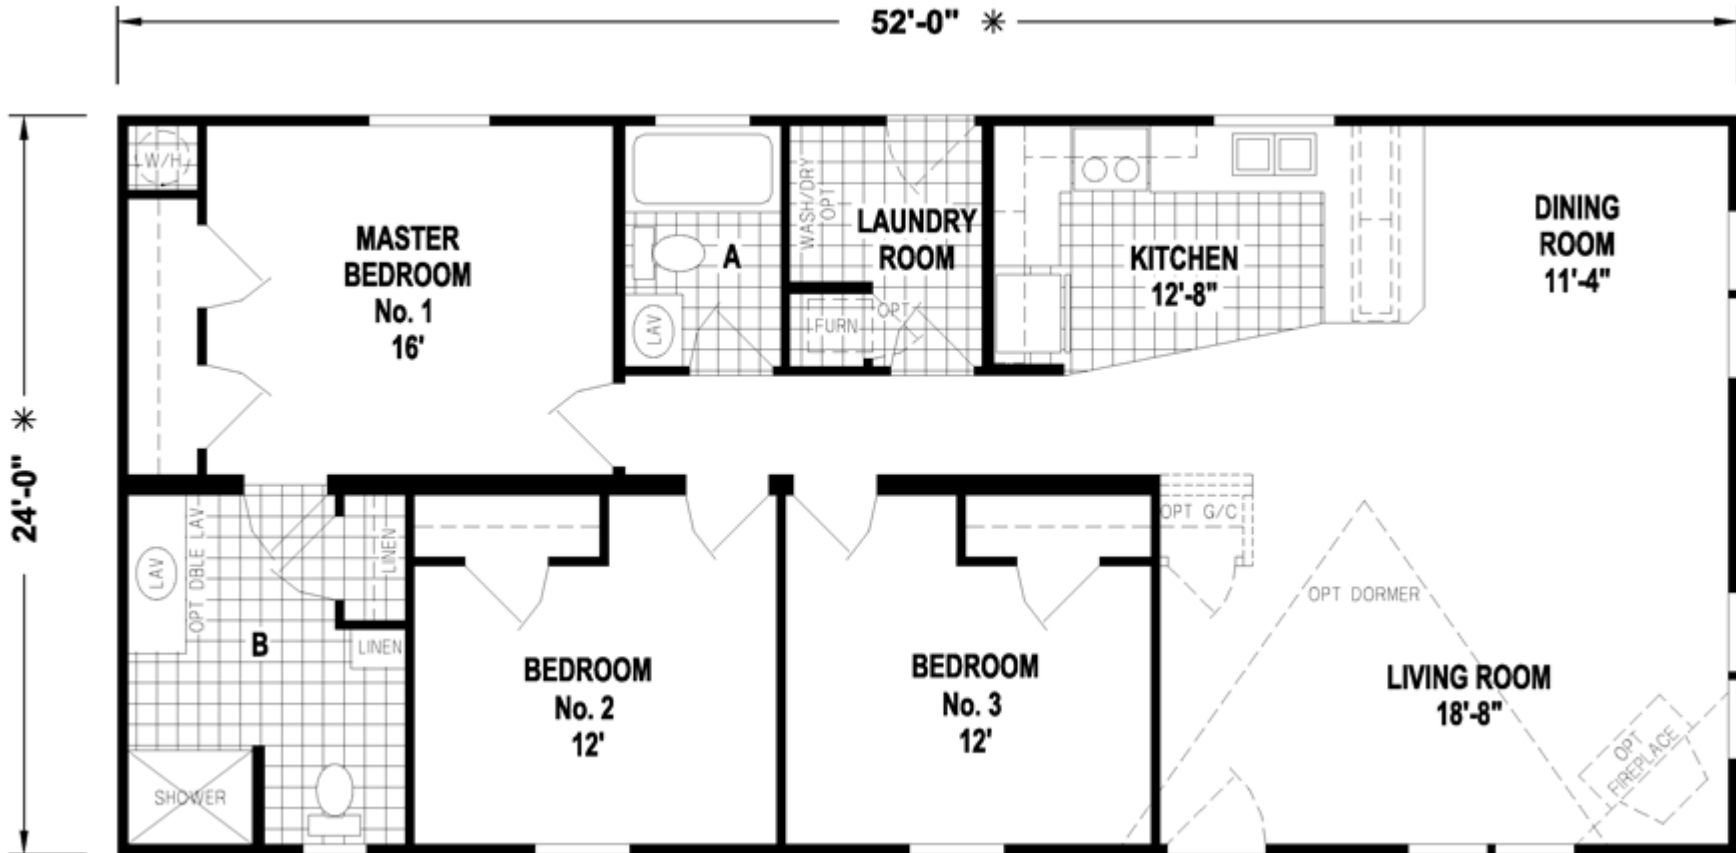

Monroe

Sunwood Multi Section Series

1,248 SQ. FT. (Approximate) 3 Bedroom, 2 Bath

Last Updated: 5-25-23

CHAMPION HOMES CENTER
77 Horseshoe Rd.
Leola, PA 17540

PennsylvaniaFactoryDirect.com | 1-800-654-8392