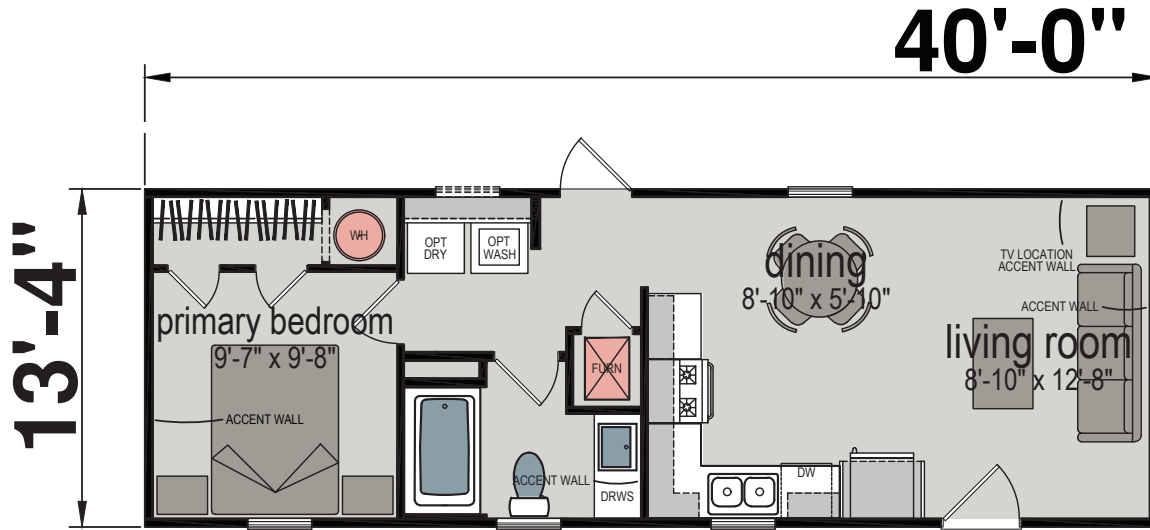

Mohnton

Embrace Series

533 SQ. FT. (Approximate) 1 Bedroom, 1 Bath

Last Updated: 3-24-25

Optional Front Door Location

Optional Double Window

Optional Porch

CHAMPION HOMES CENTER
77 Horseshoe Rd.
Leola, PA 17540