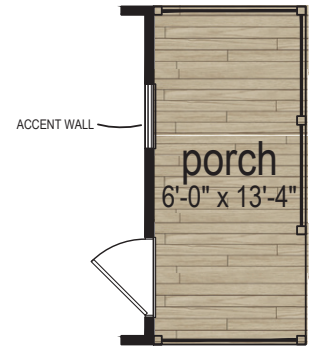

Mohnton

Embrace Series

533 SQ. FT. (Approximate) 1 Bedroom, 1 Bath

Last Updated: 3-24-25

Optional Front Door Location

Optional Double Window

Optional Porch

CHAMPION HOMES CENTER
77 Horseshoe Rd.
Leola, PA 17540