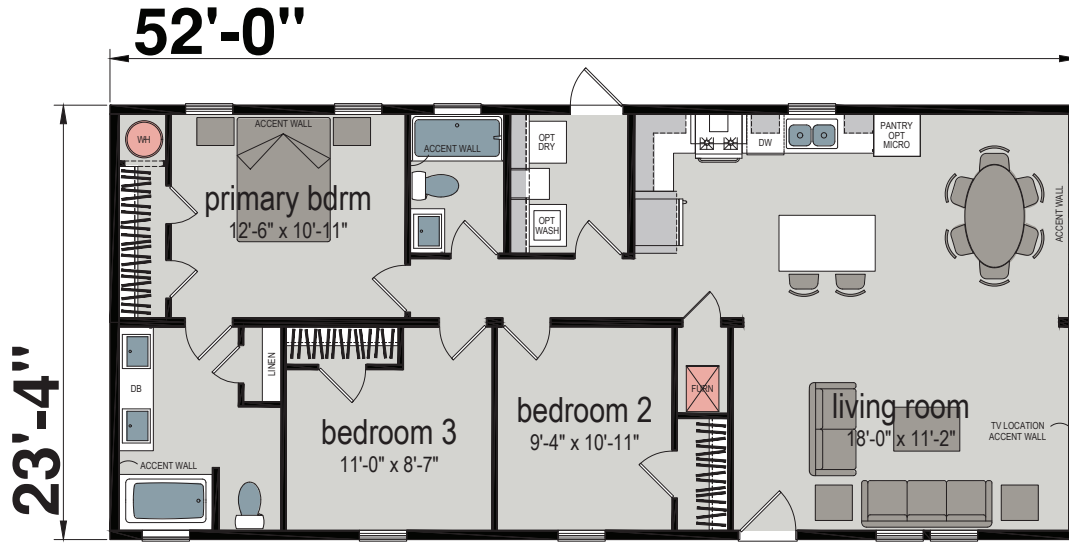

Meadville

Embrace Series

1213 SQ. FT. (Approximate) 3 Bedroom, 2 Bath

Last Updated: 3-24-25

Optional Sliding Glass Door

Alternate Kitchen

Optional Shower

58'-0"