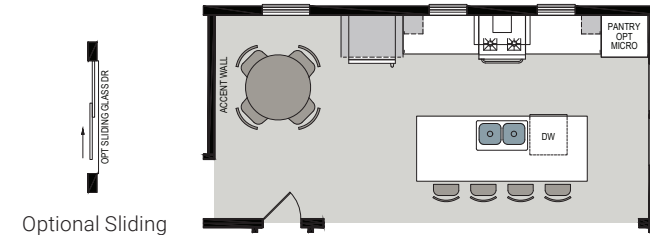

Meadville

Embrace Series

1213 SQ. FT. (Approximate) 3 Bedroom, 2 Bath

Last Updated: 3-24-25

Optional Sliding Glass Door

Alternate Kitchen

Optional Shower

58'-0"