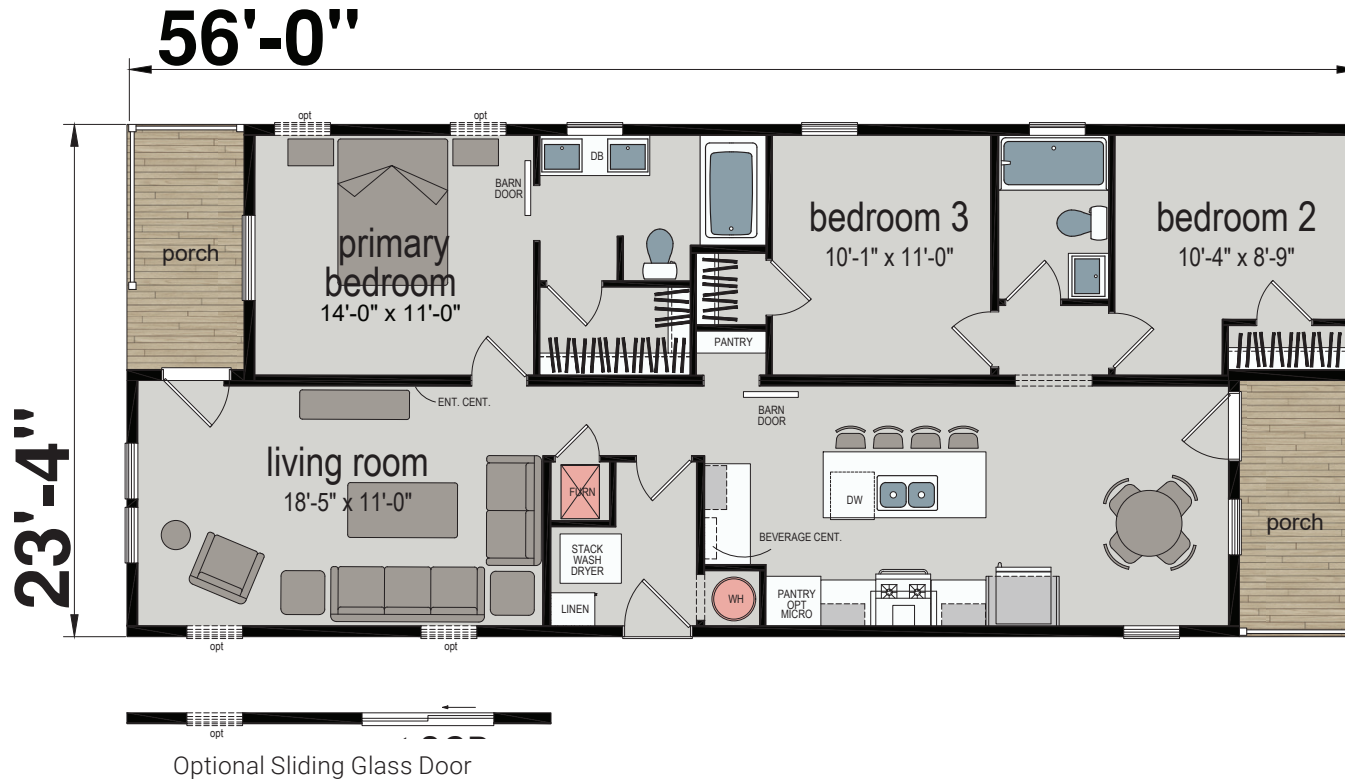

McLane

Embrace Series

1184 SQ. FT. (Approximate) 3 Bedroom, 2 Bath

Last Updated: 3-24-25

CHAMPION HOMES CENTER
77 Horseshoe Rd.
Leola, PA 17540

PennsylvaniaFactoryDirect.com | 1-800-654-8392

IMPORTANT: Champion Homes reserves the right to modify, cancel or substitute products or features of this event at any time without prior notice or obligation. Pictures and other promotional materials are representative and may depict or contain floor plans, square footages, elevations, options, upgrades, extra design features, decorations, floor coverings, specialty light fixtures, custom paint and wall coverings, window treatments, landscaping, sound and alarm systems, furnishings, appliances, and other designer/decorator features and amenities that are not included as part of the home and/or may not be available at all locations. Home, pricing and community information is subject to change, and homes to prior sale, at any time without notice or obligation. ©2023 Champion Homes. All rights reserved.