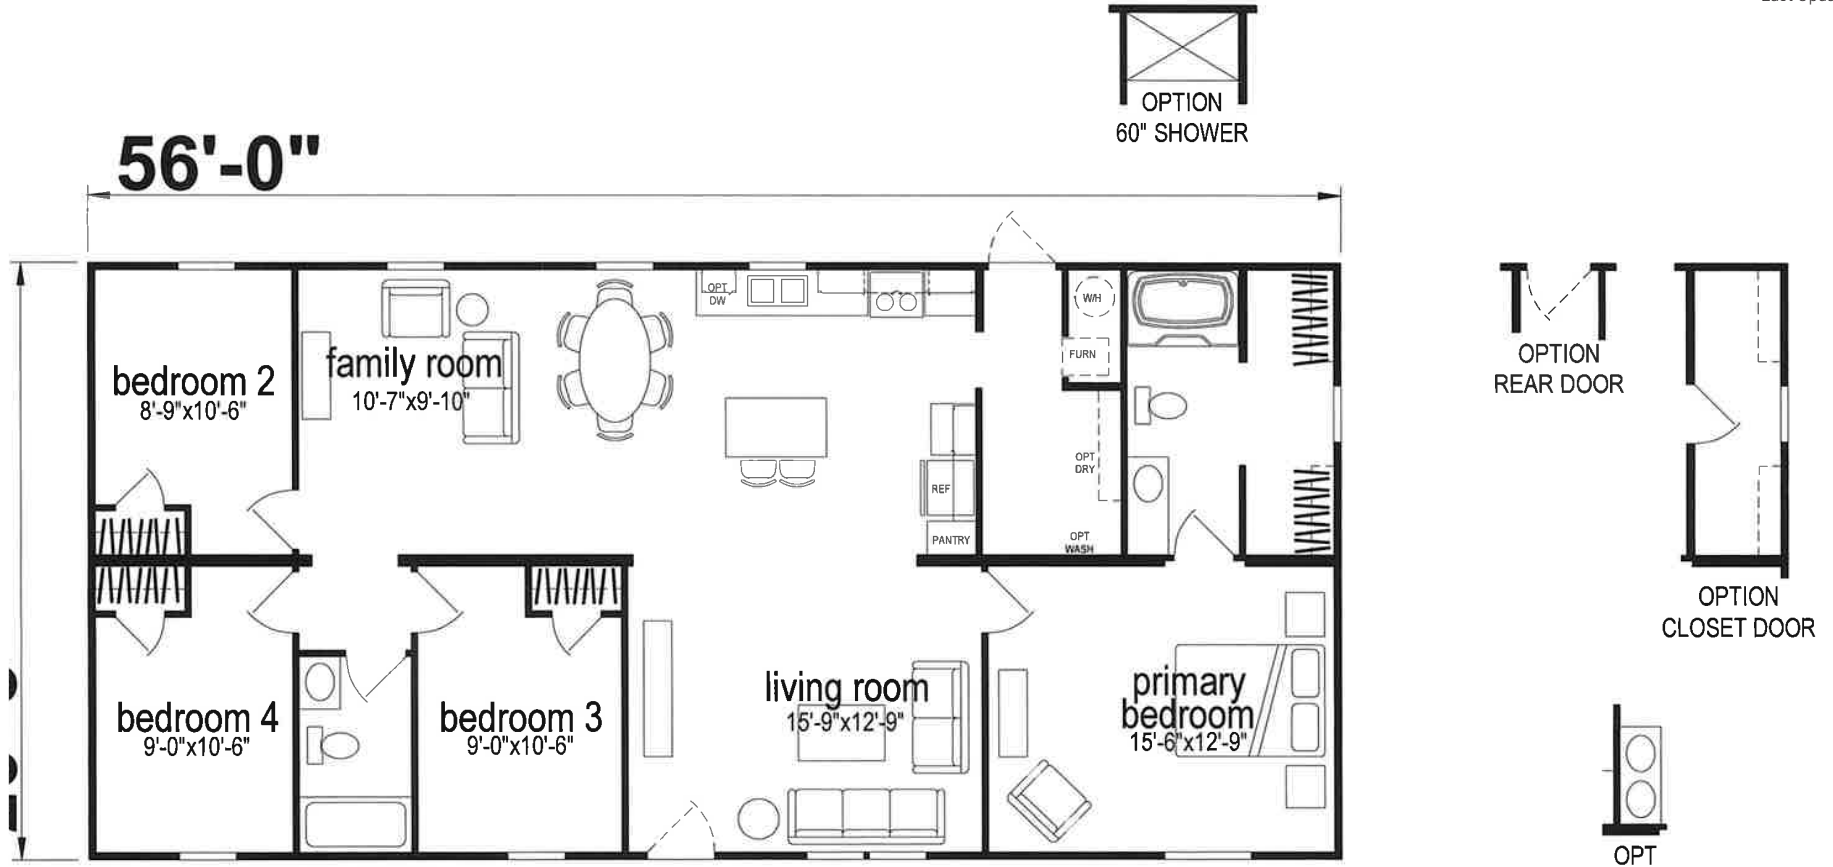

Masontown

Lake Manor Series

1,493 SQ. FT. (Approximate) 4 Bedroom, 2 Bath

CHAMPION
HOMES CENTER

Last Updated: 11-1-23

CHAMPION HOMES CENTER
77 Horseshoe Rd.
Leola, PA 17540

PennsylvaniaFactoryDirect.com | 1-800-654-8392