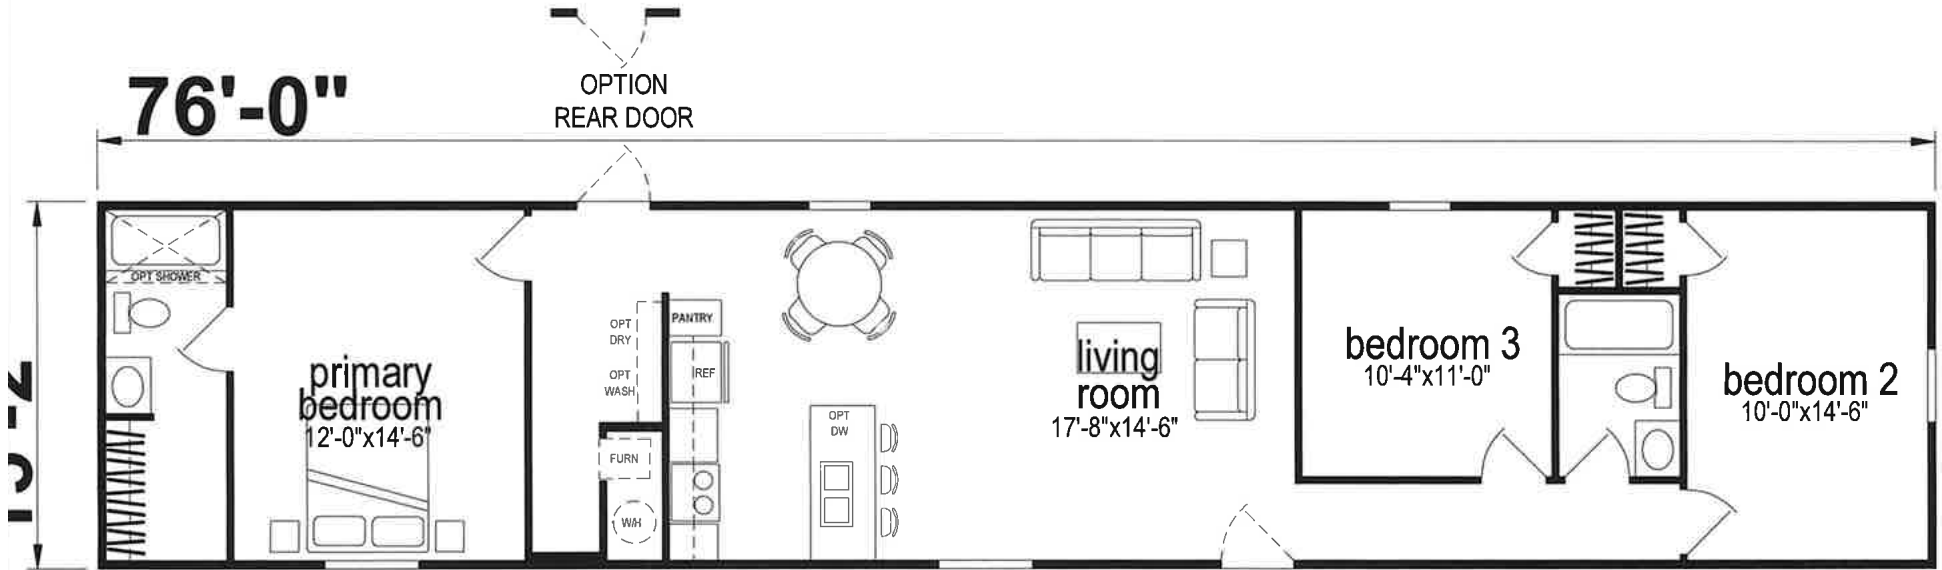

# Markleton

Lake Manor Series

1,152 SQ. FT. (Approximate) 3 Bedroom, 2 Bath

CHAMPION  
HOMES CENTER

Last Updated: 11-1-23

**CHAMPION HOMES CENTER**  
77 Horseshoe Rd.  
Leola, PA 17540

**PennsylvaniaFactoryDirect.com | 1-800-654-8392**