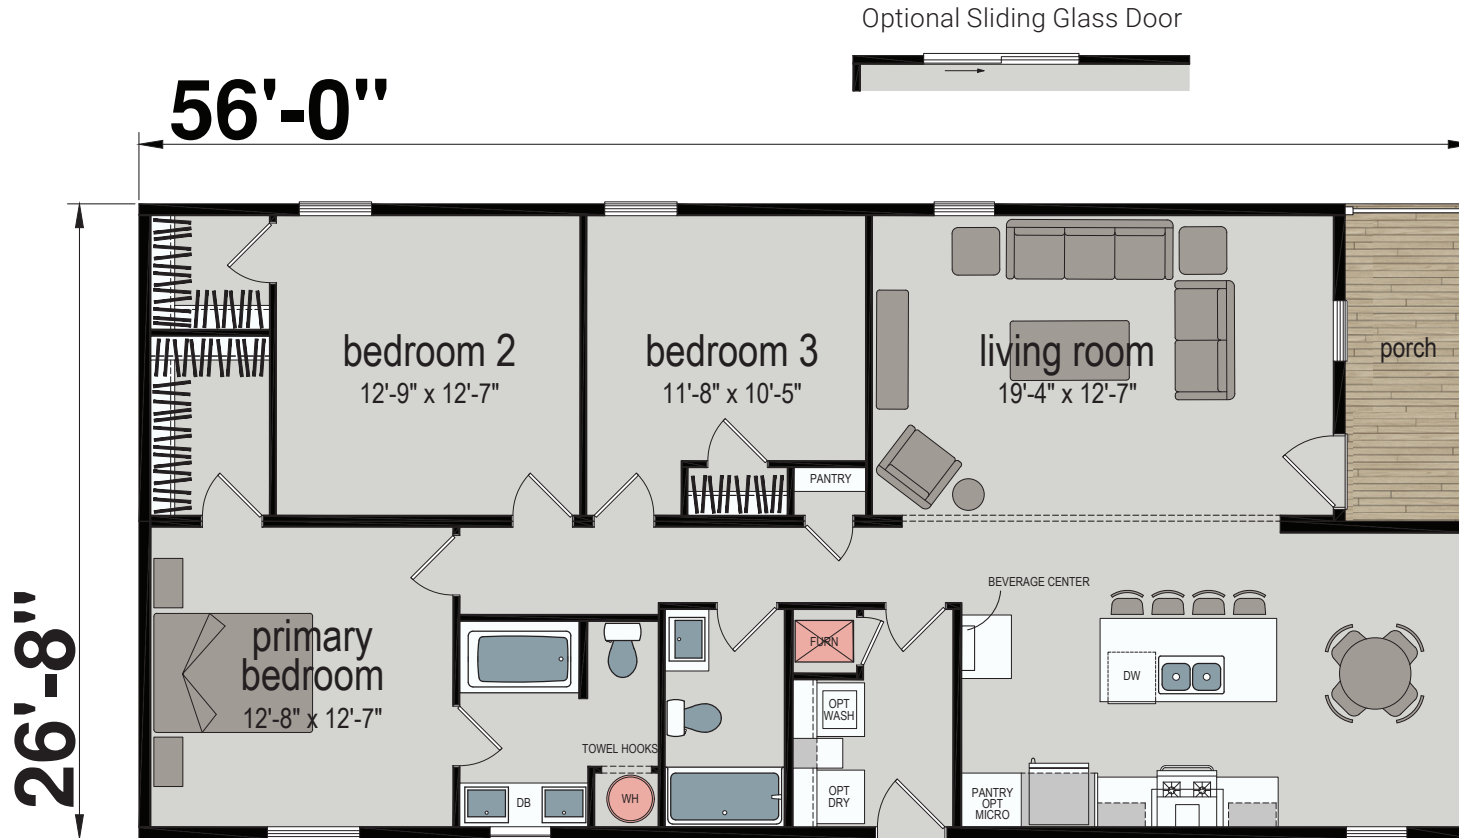

Marietta

Embrace Series

1422 SQ. FT. (Approximate) 3 Bedroom, 2 Bath

Last Updated: 3-24-25

CHAMPION HOMES CENTER
77 Horseshoe Rd.
Leola, PA 17540

PennsylvaniaFactoryDirect.com | 1-800-654-8392

IMPORTANT: Champion Homes reserves the right to modify, cancel or substitute products or features of this event at any time without prior notice or obligation. Pictures and other promotional materials are representative and may depict or contain floor plans, square footages, elevations, options, upgrades, extra design features, decorations, floor coverings, specialty light fixtures, custom paint and wall coverings, window treatments, landscaping, sound and alarm systems, furnishings, appliances, and other designer/decorator features and amenities that are not included as part of the home and/or may not be available at all locations. Home, pricing and community information is subject to change, and homes to prior sale, at any time without notice or obligation. ©2023 Champion Homes. All rights reserved.