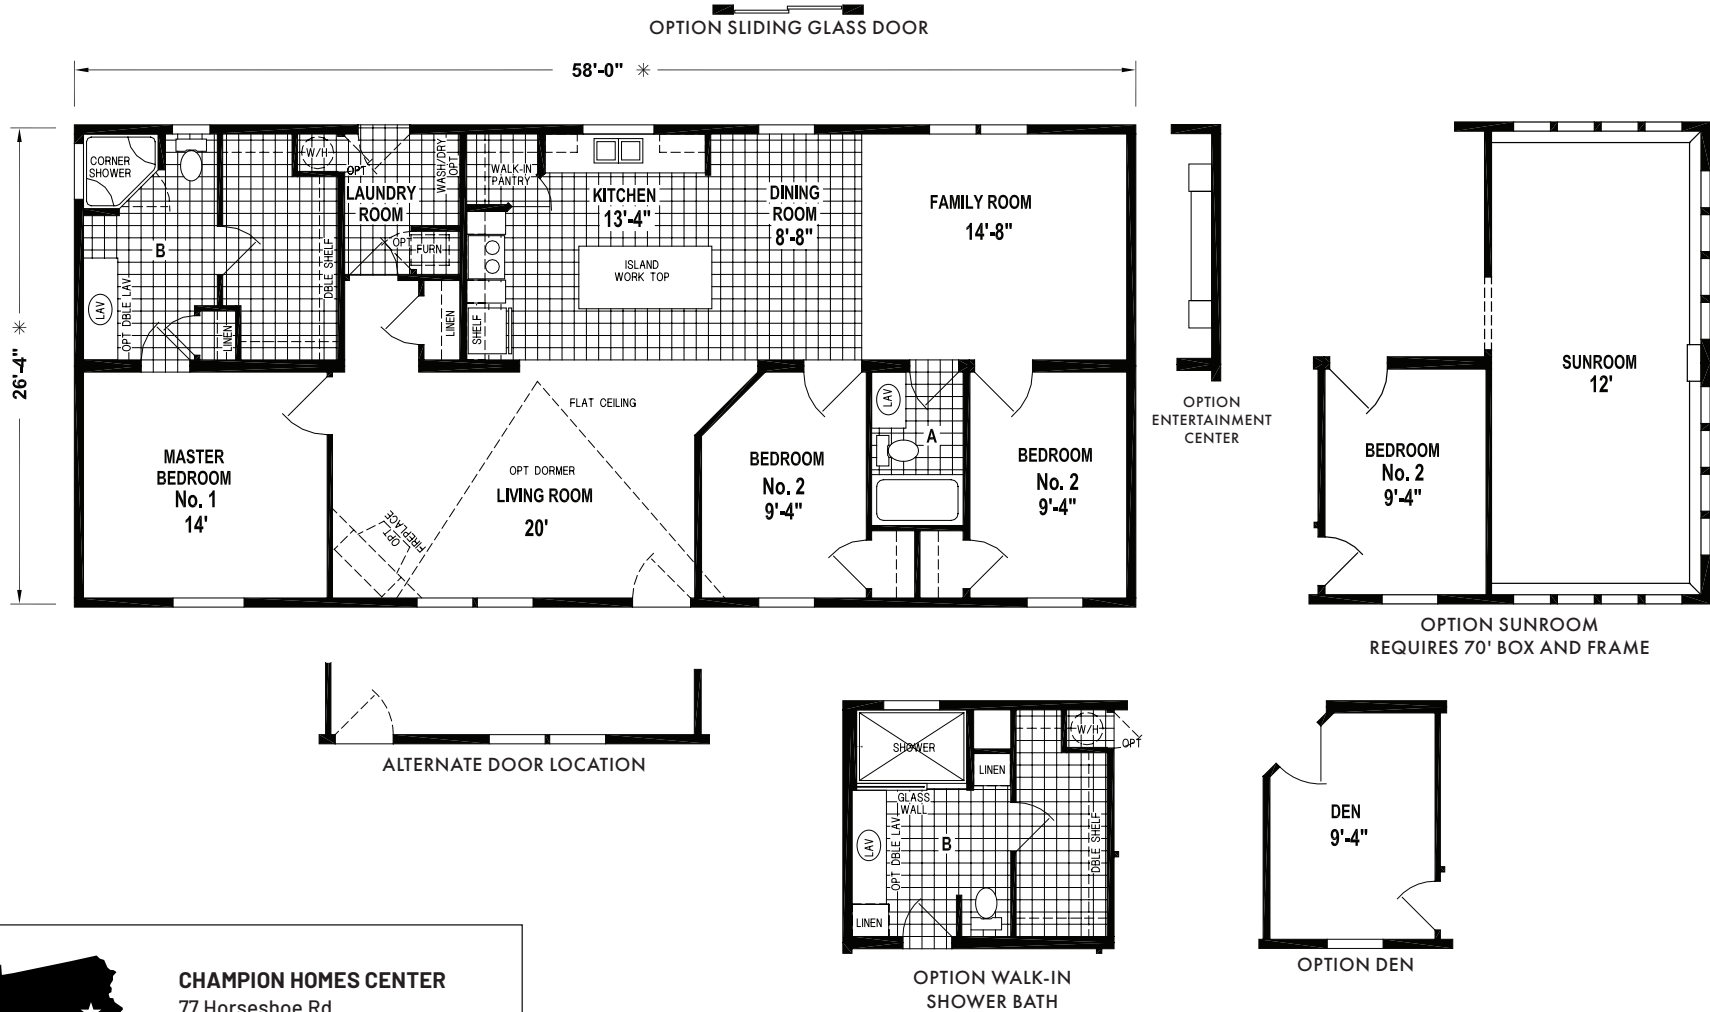

Mardela

Sunwood Multi Section Series

1,527 SQ. FT. (Approximate) 3 Bedroom, 2 Bath

Last Updated: 5-25-23

CHAMPION HOMES CENTER
 77 Horseshoe Rd.
 Leola, PA 17540

PennsylvaniaFactoryDirect.com | 1-800-654-8392