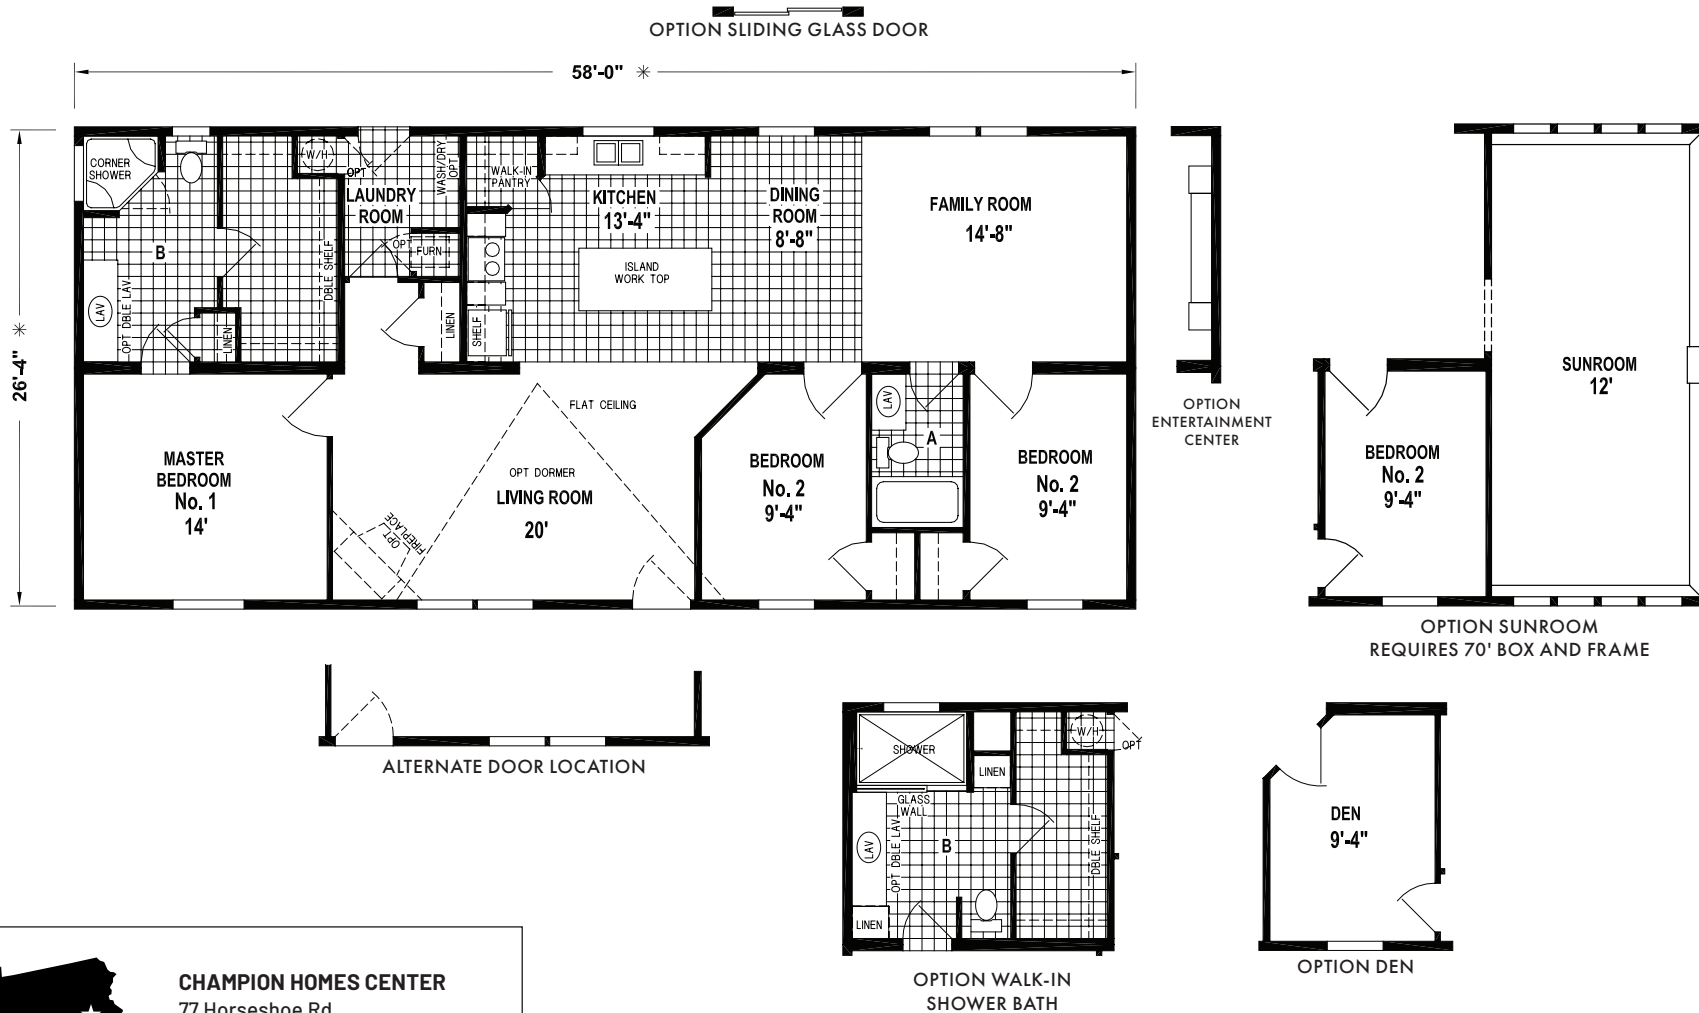

Mardela

Sunwood Multi Section Series

1,527 SQ. FT. (Approximate) 3 Bedroom, 2 Bath

Last Updated: 5-25-23

CHAMPION HOMES CENTER
77 Horseshoe Rd.
Leola, PA 17540

PennsylvaniaFactoryDirect.com | 1-800-654-8392