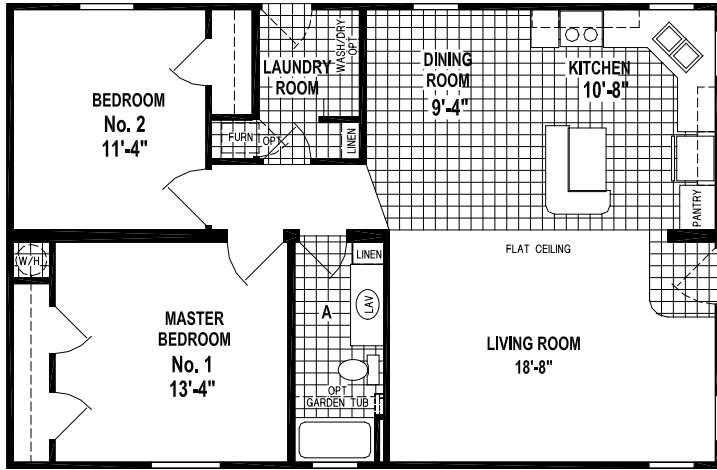

Mantua

Lexington Limited Series

1,040 SQ. FT. (Approximate) 2 Bedroom, 1 Bath

CHAMPION
HOMES CENTER

Last Updated: 5-25-23

OPTION PORCH/STORAGE

OPTION PORCH

OPTION PORCH