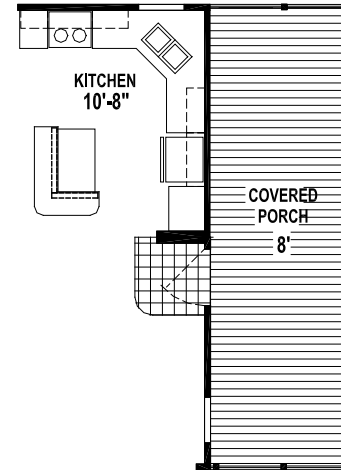

Mantua

Lexington Limited Series

1,040 SQ. FT. (Approximate) 2 Bedroom, 1 Bath

CHAMPION
HOMES CENTER

Last Updated: 5-25-23

OPTION PORCH/STORAGE

OPTION PORCH

OPTION PORCH