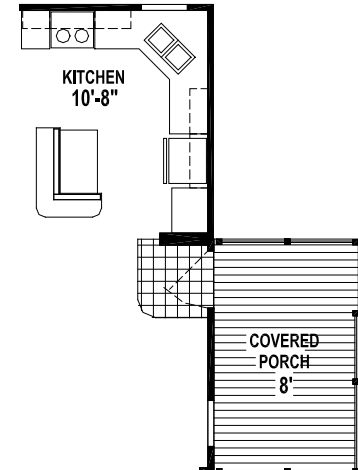

Mantua

Lexington Limited Series

1,040 SQ. FT. (Approximate) 2 Bedroom, 1 Bath

CHAMPION
HOMES CENTER

Last Updated: 5-25-23

OPTION PORCH/STORAGE

OPTION PORCH

OPTION PORCH