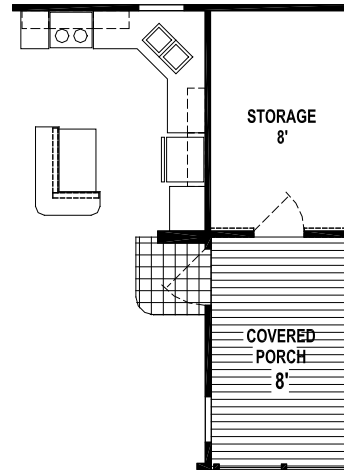

Mantua

Lexington Limited Series

1,040 SQ. FT. (Approximate) 2 Bedroom, 1 Bath

CHAMPION
HOMES CENTER

Last Updated: 5-25-23

OPTION PORCH/STORAGE

OPTION PORCH

OPTION PORCH