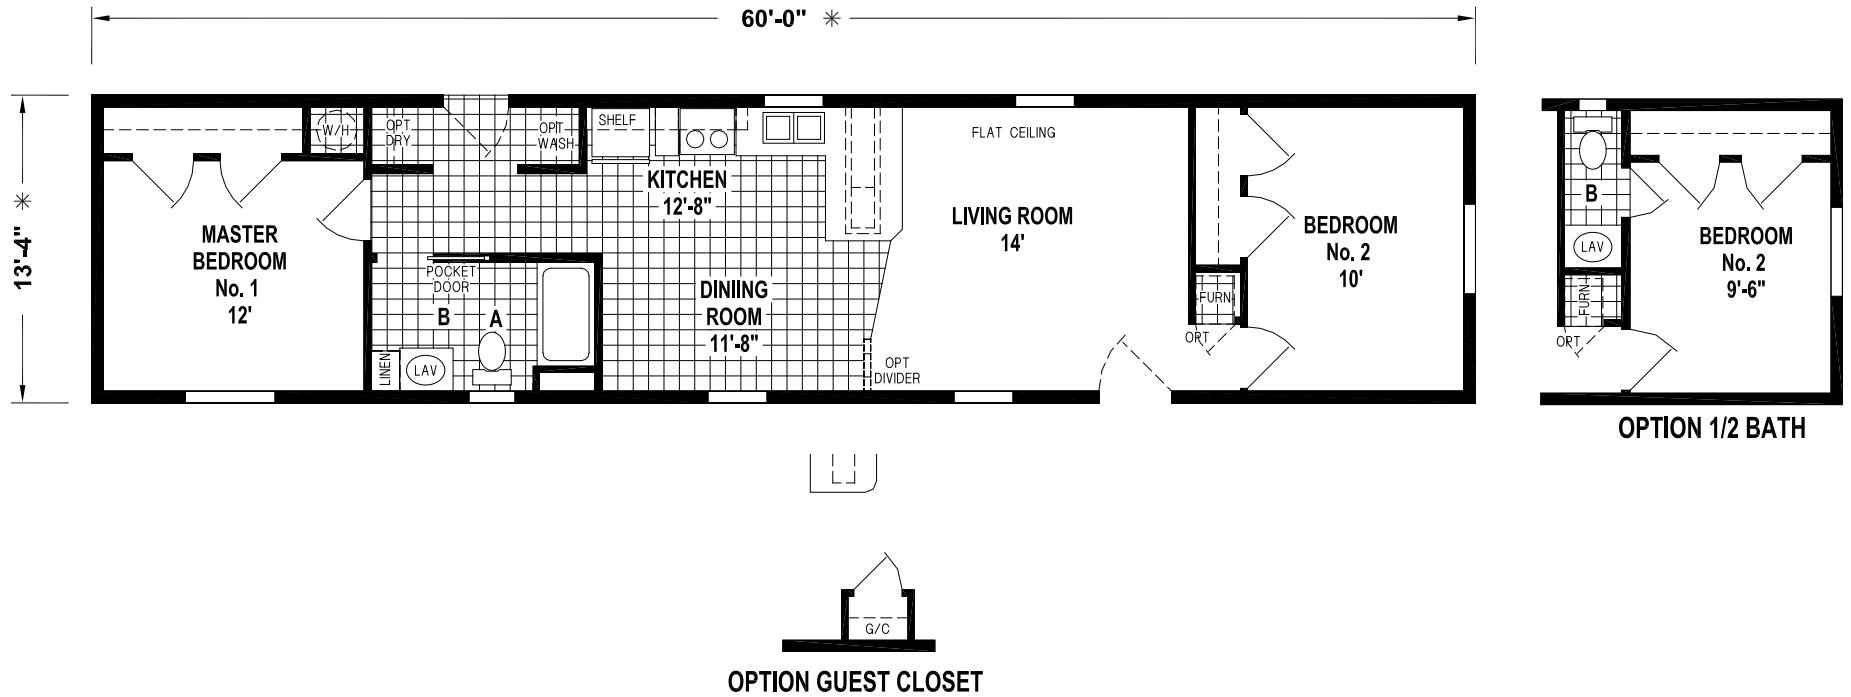

Manchester

Sunwood Single Section Series

800 SQ. FT. (Approximate) 2 Bedroom, 1 Bath

Last Updated: 5-25-23

CHAMPION HOMES CENTER
77 Horseshoe Rd.
Leola, PA 17540

PennsylvaniaFactoryDirect.com | 1-800-654-8392