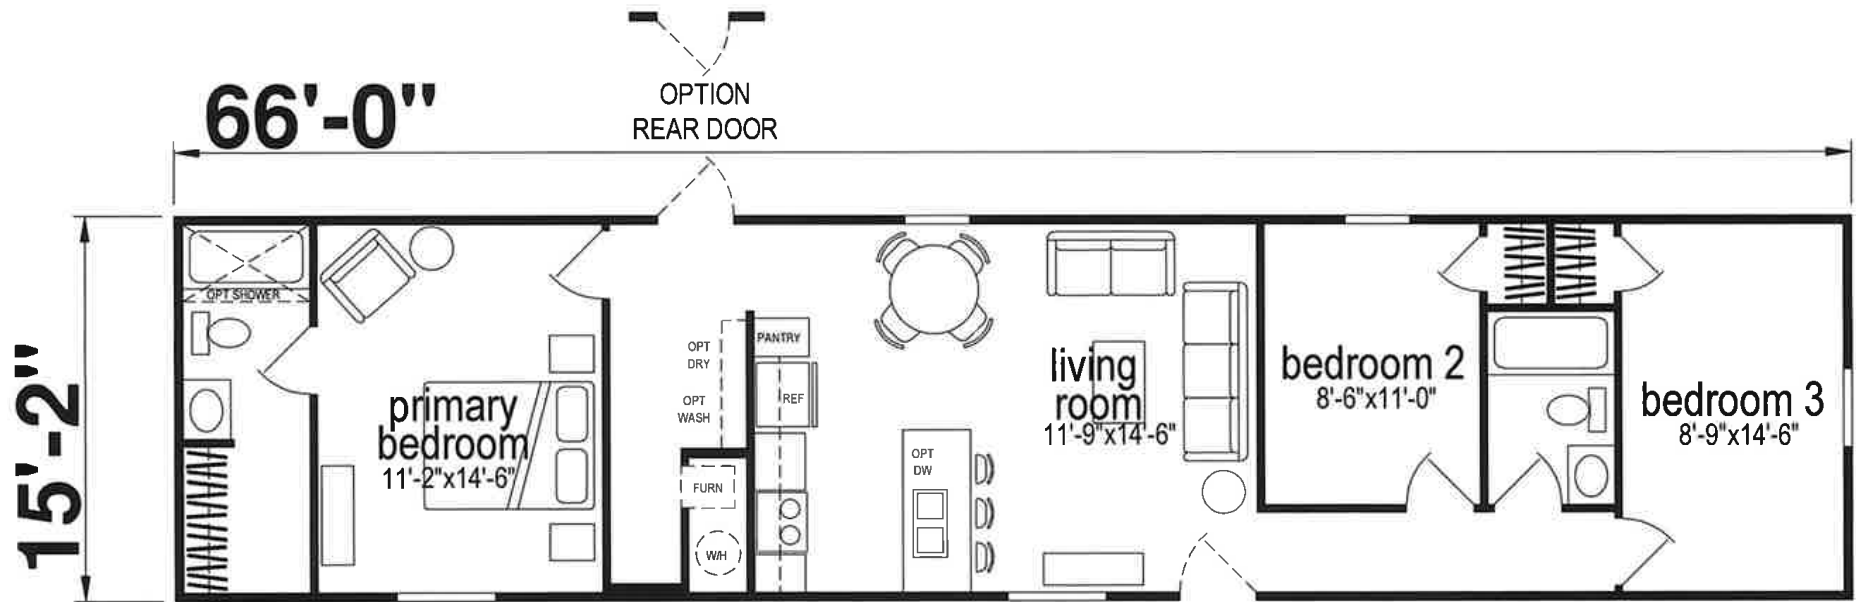

# Lorenton

Lake Manor Series

1,001 SQ. FT. (Approximate) 3 Bedroom, 2 Bath

CHAMPION  
HOMES CENTER

Last Updated: 11-1-23

CHAMPION HOMES CENTER  
77 Horseshoe Rd.  
Leola, PA 17540

PennsylvaniaFactoryDirect.com | 1-800-654-8392