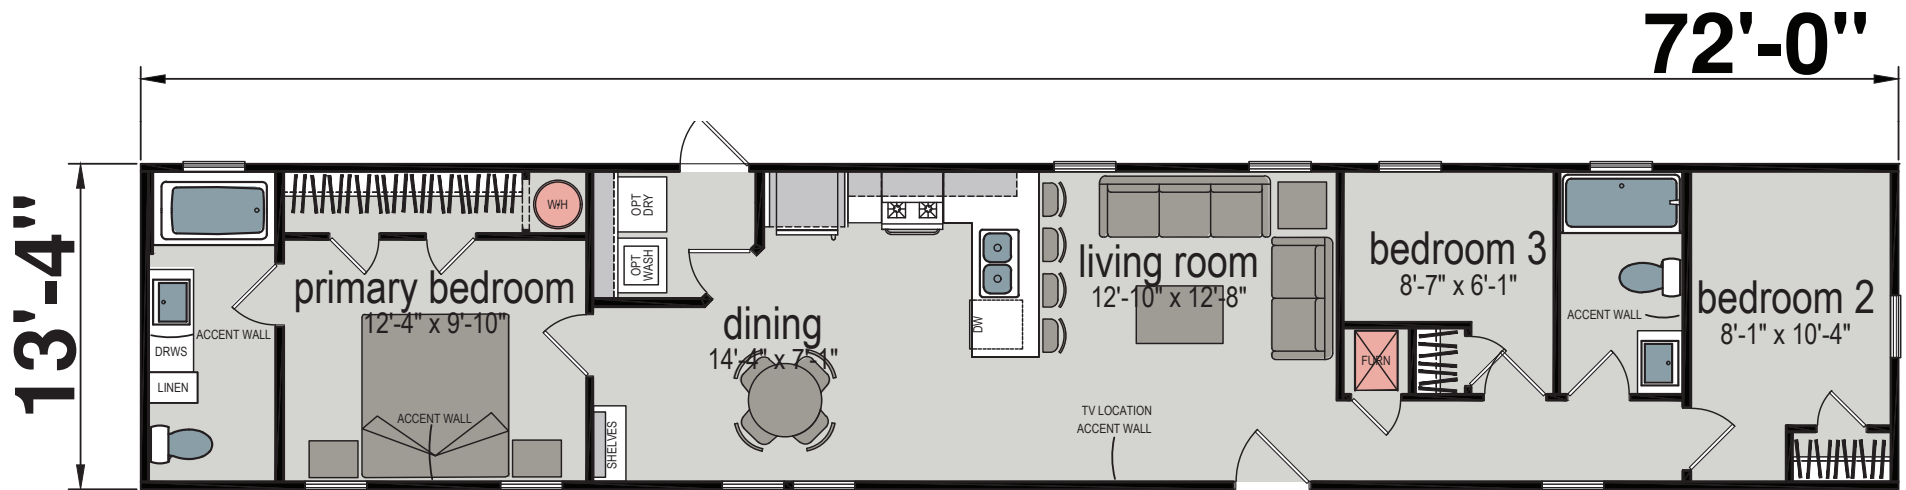

# Lorane

Embrace Series

960 SQ. FT. (Approximate) 3 Bedroom, 2 Bath

Last Updated: 3-24-25

**CHAMPION HOMES CENTER**  
77 Horseshoe Rd.  
Leola, PA 17540

**PennsylvaniaFactoryDirect.com | 1-800-654-8392**

**IMPORTANT:** Champion Homes reserves the right to modify, cancel or substitute products or features of this event at any time without prior notice or obligation. Pictures and other promotional materials are representative and may depict or contain floor plans, square footages, elevations, options, upgrades, extra design features, decorations, floor coverings, specialty light fixtures, custom paint and wall coverings, window treatments, landscaping, sound and alarm systems, furnishings, appliances, and other designer/decorator features and amenities that are not included as part of the home and/or may not be available at all locations. Home, pricing and community information is subject to change, and homes to prior sale, at any time without notice or obligation. ©2023 Champion Homes. All rights reserved.