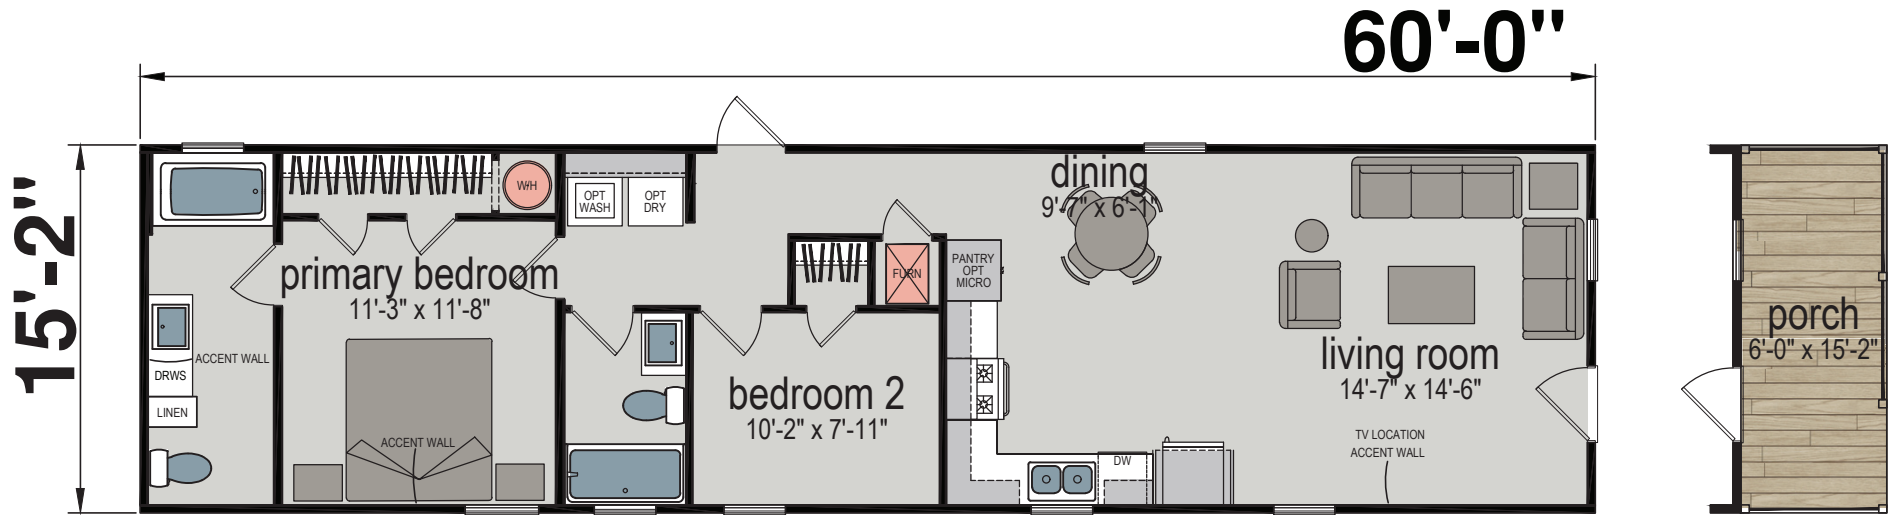

# Limerick

Embrace Series

910 SQ. FT. (Approximate) 2 Bedroom, 2 Bath

Last Updated: 3-24-25

Optional Porch

**CHAMPION HOMES CENTER**  
77 Horseshoe Rd.  
Leola, PA 17540

**PennsylvaniaFactoryDirect.com | 1-800-654-8392**