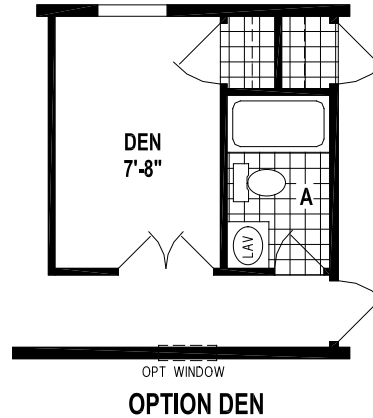

Lacey

Sunwood Single Section Series

1,023 SQ. FT. (Approximate) 3 Bedroom, 2 Bath

Last Updated: 5-25-23

CHAMPION HOMES CENTER
77 Horseshoe Rd.
Leola, PA 17540

PennsylvaniaFactoryDirect.com | 1-800-654-8392