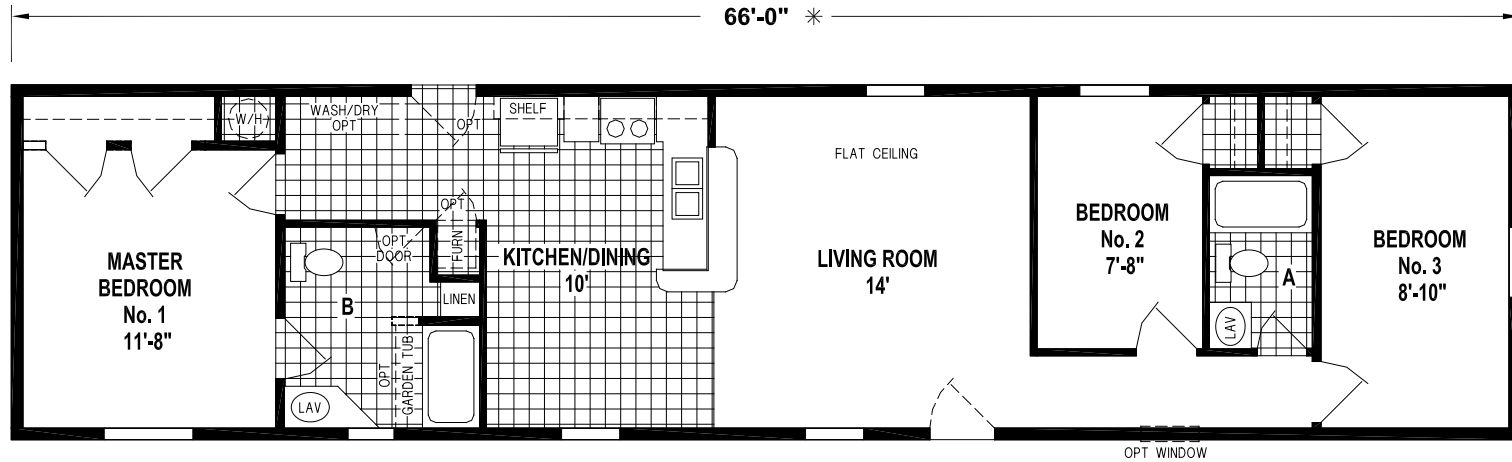

Lacey

Sunwood Single Section Series

1,023 SQ. FT. (Approximate) 3 Bedroom, 2 Bath

Last Updated: 5-25-23

CHAMPION HOMES CENTER
77 Horseshoe Rd.
Leola, PA 17540

PennsylvaniaFactoryDirect.com | 1-800-654-8392