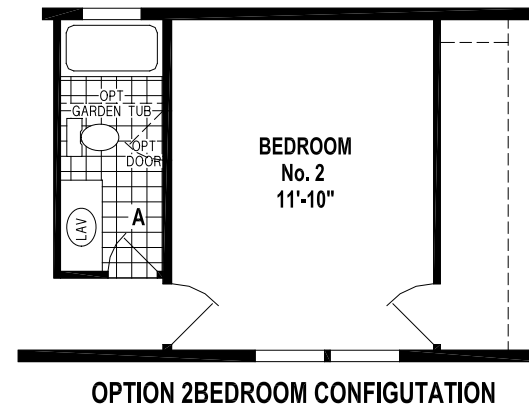

Lacey

Sunwood Single Section Series

1,023 SQ. FT. (Approximate) 3 Bedroom, 2 Bath

Last Updated: 5-25-23

CHAMPION HOMES CENTER
77 Horseshoe Rd.
Leola, PA 17540

PennsylvaniaFactoryDirect.com | 1-800-654-8392