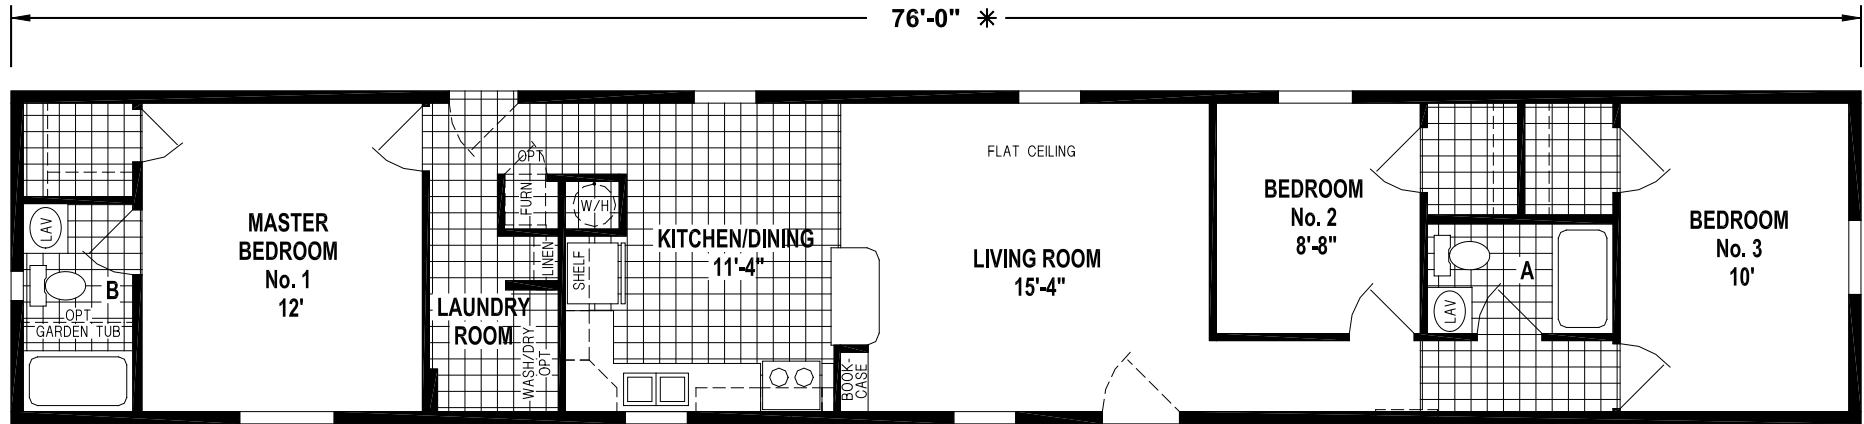

# Kennelon

Sunwood Single Section Series

1,013 SQ. FT. (Approximate) 3 Bedroom, 2 Bath

Last Updated: 5-25-23

**CHAMPION HOMES CENTER**  
77 Horseshoe Rd.  
Leola, PA 17540

**PennsylvaniaFactoryDirect.com | 1-800-654-8392**