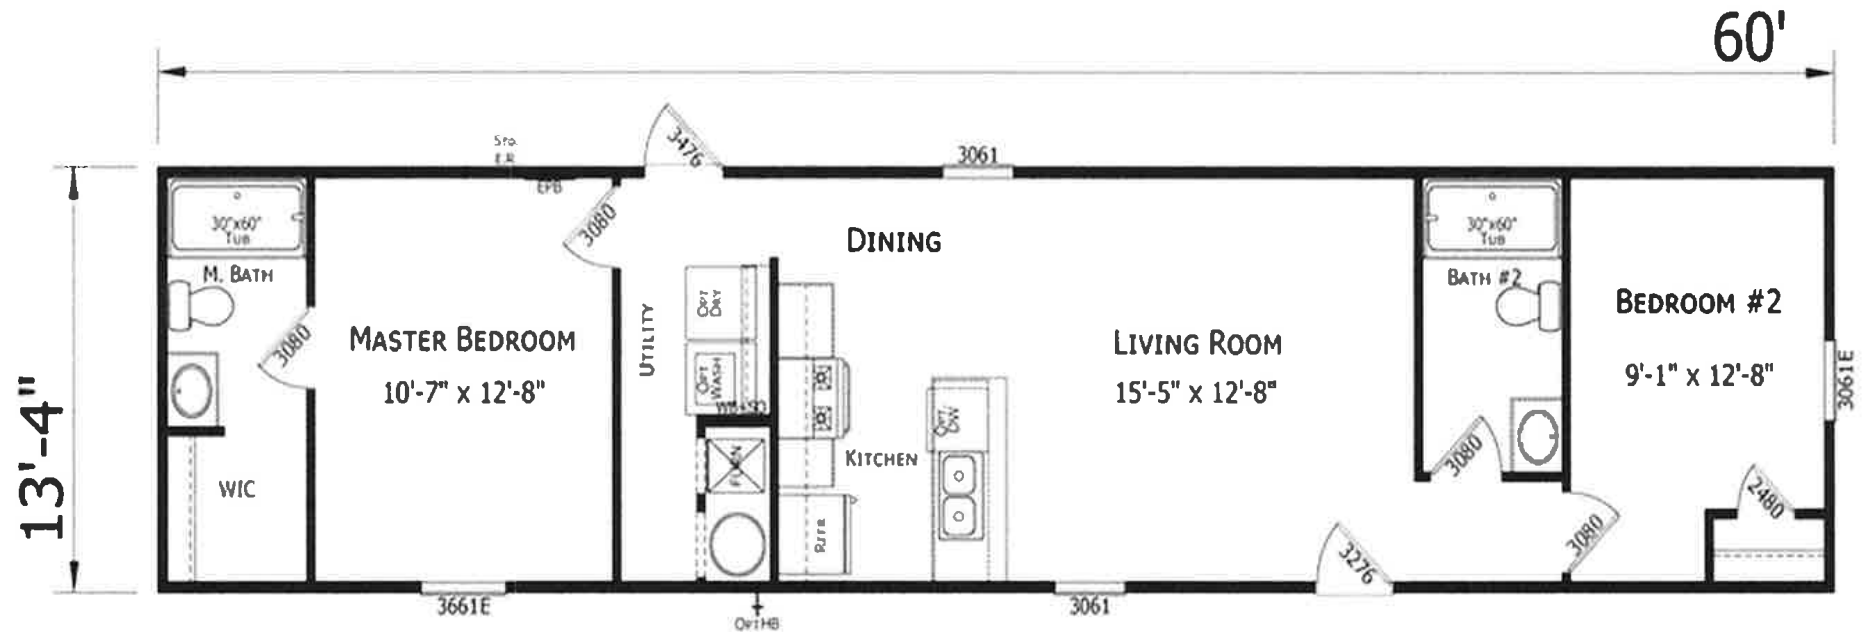

# Jenkinsburg

Prime Series

800 SQ. FT. (Approximate) 2 Bedroom, 2 Bath

Last Updated: 8-2-22

**FACTORY EXPO HOME CENTERS**  
77 Horseshoe Rd.  
Leola, PA 17540

**PennsylvaniaFactoryDirect.com | 1-800-654-8392**