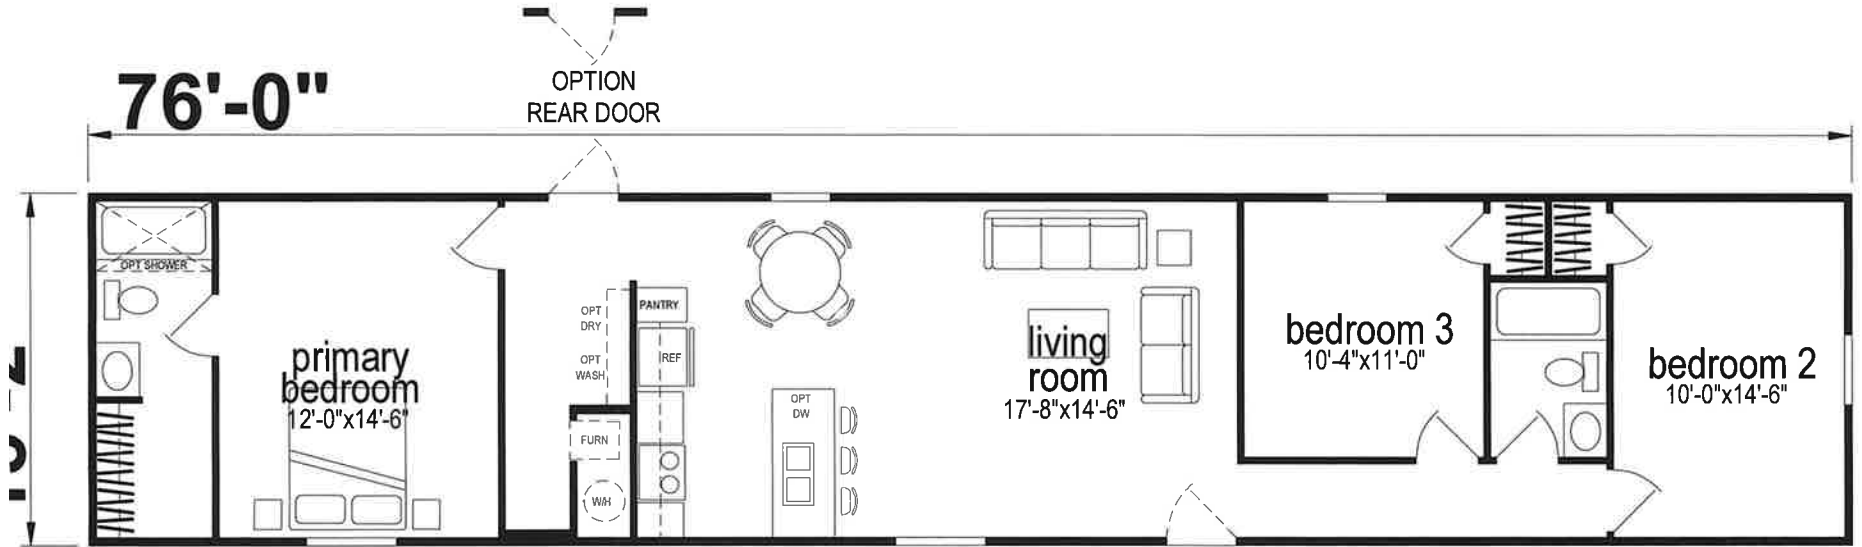

Jarvis

Prime Series

1,153 SQ. FT. (Approximate) 3 Bedroom, 2 Bath

CHAMPION
HOMES CENTER

Last Updated: 12-20-23

CHAMPION HOMES CENTER
77 Horseshoe Rd.
Leola, PA 17540

PennsylvaniaFactoryDirect.com | 1-800-654-8392