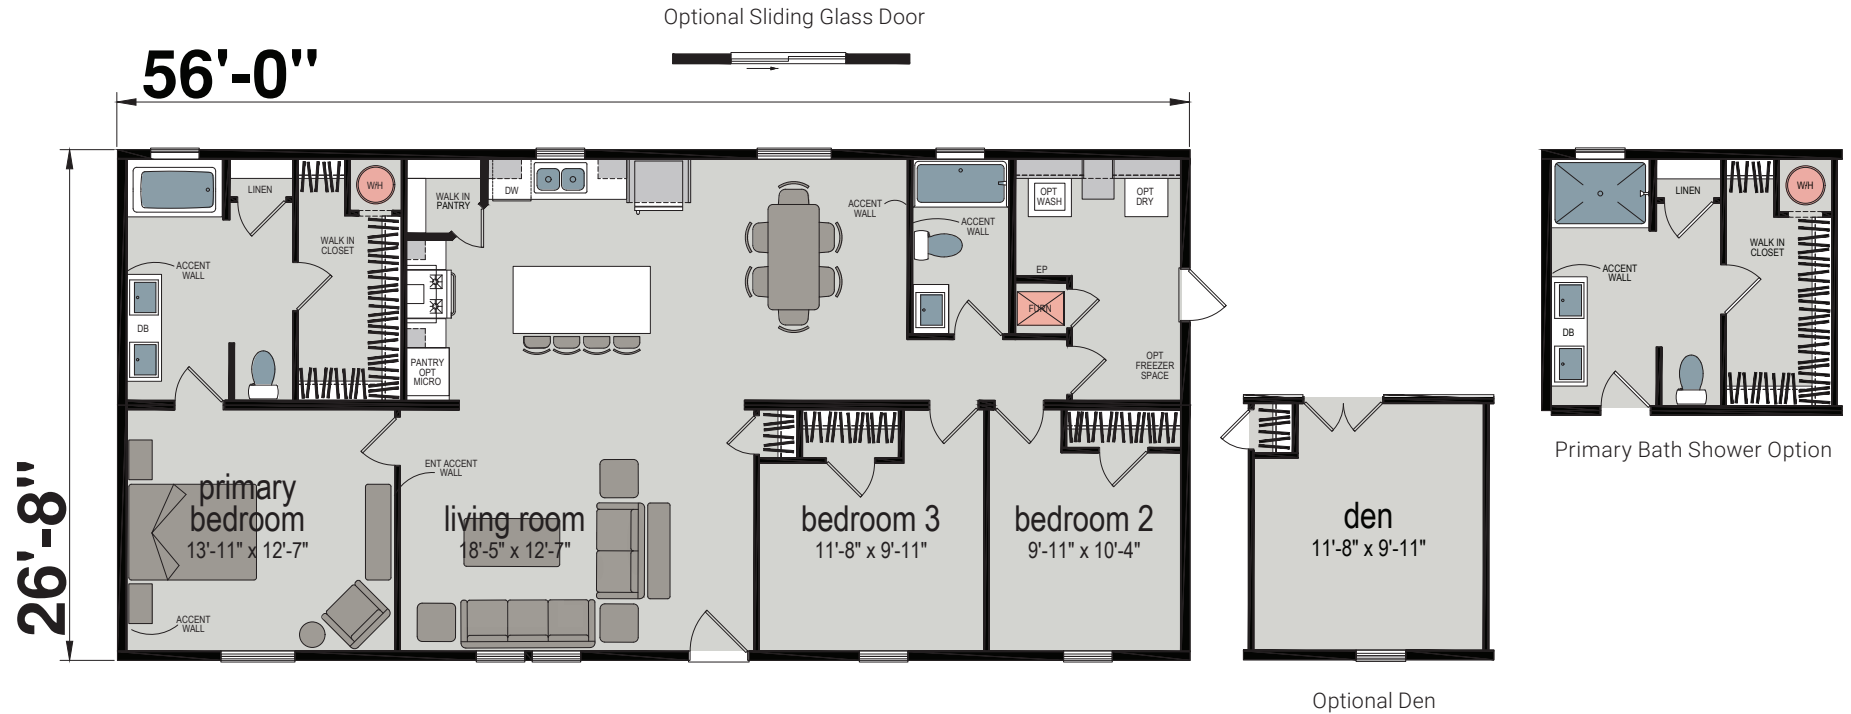

Iva

Embrace Series

1493 SQ. FT. (Approximate) 3 Bedroom, 2 Bath

Last Updated: 3-24-25

CHAMPION HOMES CENTER  
77 Horseshoe Rd.  
Leola, PA 17540

PennsylvaniaFactoryDirect.com | 1-800-654-8392

**IMPORTANT:** Champion Homes reserves the right to modify, cancel or substitute products or features of this event at any time without prior notice or obligation. Pictures and other promotional materials are representative and may depict or contain floor plans, square footages, elevations, options, upgrades, extra design features, decorations, floor coverings, specialty light fixtures, custom paint and wall coverings, window treatments, landscaping, sound and alarm systems, furnishings, appliances, and other designer/decorator features and amenities that are not included as part of the home and/or may not be available at all locations. Home, pricing and community information is subject to change, and homes to prior sale, at any time without notice or obligation. ©2023 Champion Homes. All rights reserved.