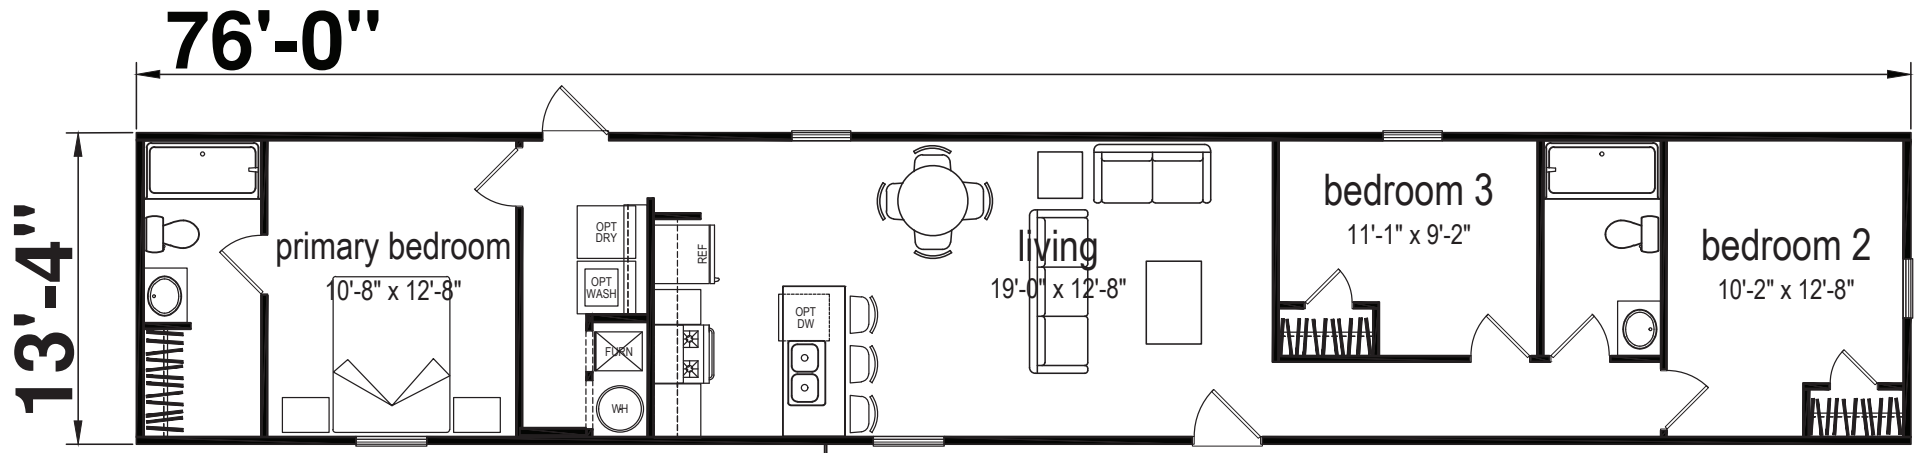

Horningford

Lake Manor Series

1,013 SQ. FT. (Approximate) 3 Bedroom, 2 Bath

CHAMPION
HOMES CENTER

Last Updated: 12-20-23

CHAMPION HOMES CENTER
77 Horseshoe Rd.
Leola, PA 17540

PennsylvaniaFactoryDirect.com | 1-800-654-8392