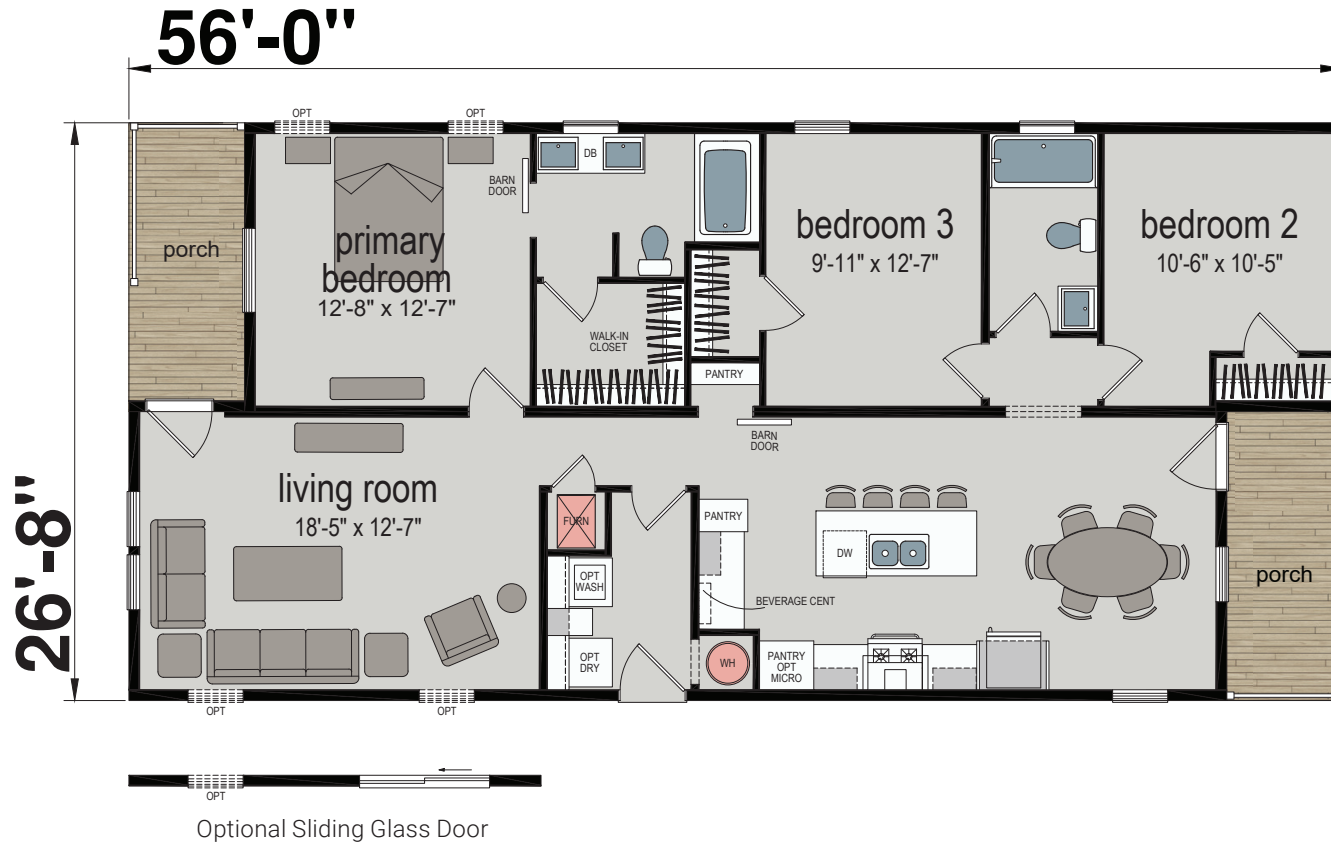

Holtwood

Embrace Series

1353 SQ. FT. (Approximate) 3 Bedroom, 2 Bath

Last Updated: 3-24-25

CHAMPION HOMES CENTER
77 Horseshoe Rd.
Leola, PA 17540

PennsylvaniaFactoryDirect.com | 1-800-654-8392

IMPORTANT: Champion Homes reserves the right to modify, cancel or substitute products or features of this event at any time without prior notice or obligation. Pictures and other promotional materials are representative and may depict or contain floor plans, square footages, elevations, options, upgrades, extra design features, decorations, floor coverings, specialty light fixtures, custom paint and wall coverings, window treatments, landscaping, sound and alarm systems, furnishings, appliances, and other designer/decorator features and amenities that are not included as part of the home and/or may not be available at all locations. Home, pricing and community information is subject to change, and homes to prior sale, at any time without notice or obligation. ©2023 Champion Homes. All rights reserved.