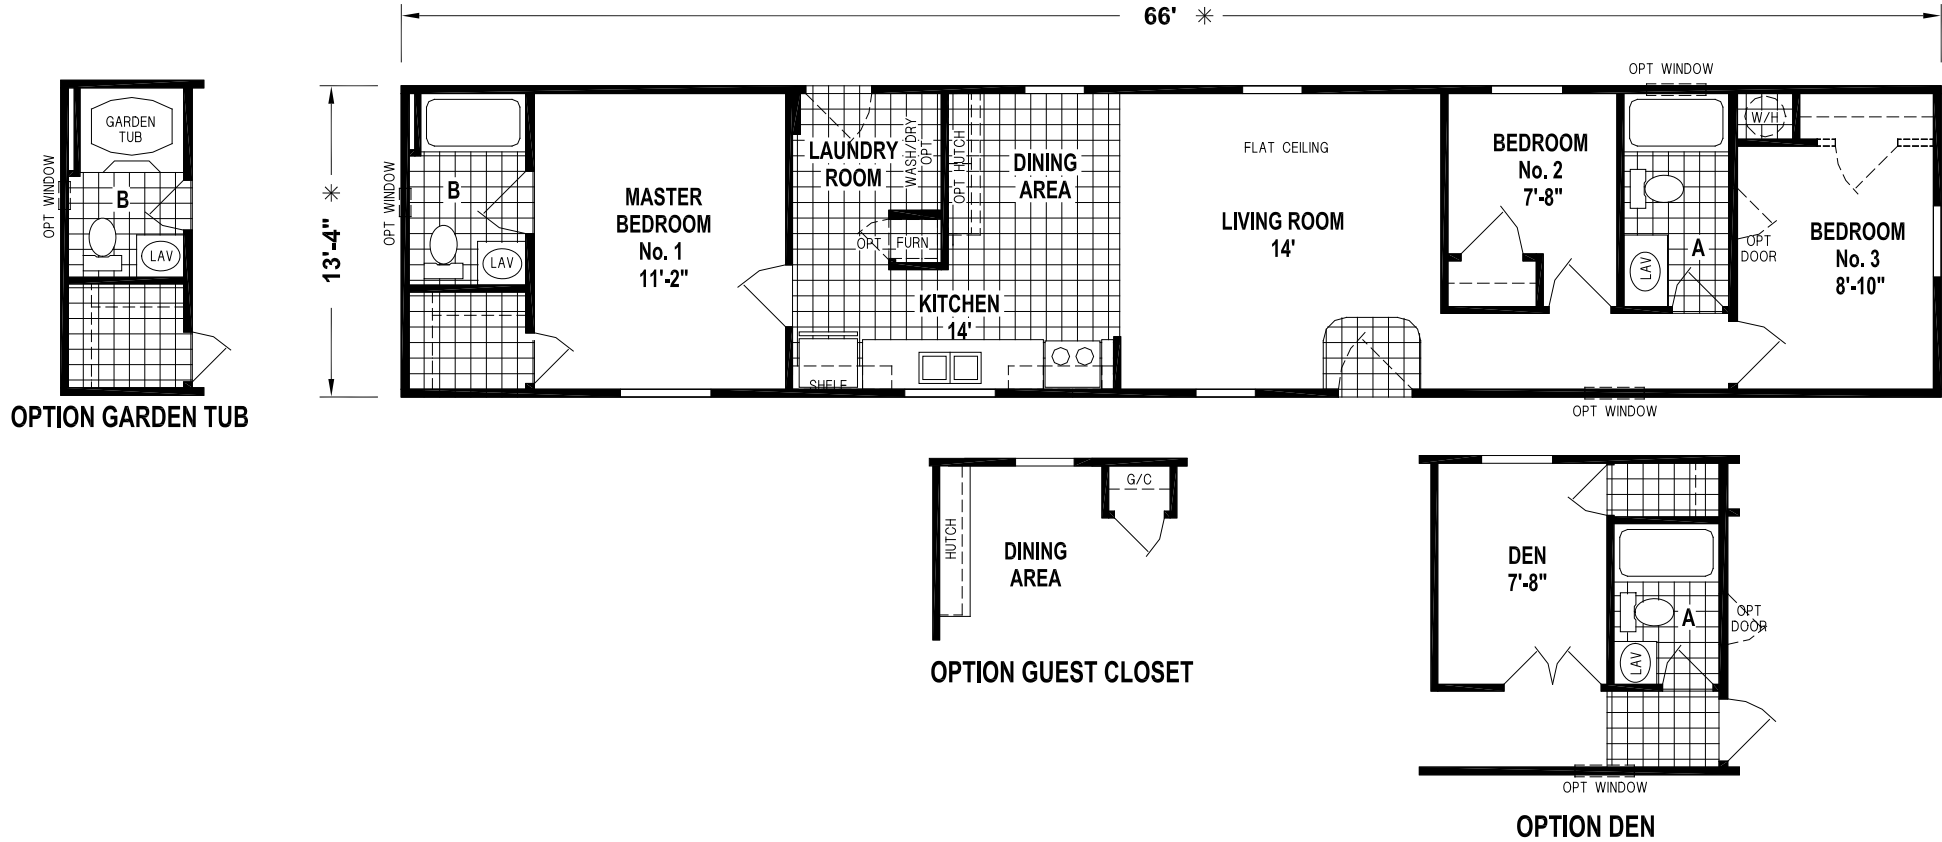

Hillside

Lexington Limited Series

880 SQ. FT. (Approximate) 3 Bedroom, 2 Bath

Last Updated: 5-25-23

CHAMPION HOMES CENTER
77 Horseshoe Rd.
Leola, PA 17540

PennsylvaniaFactoryDirect.com | 1-800-654-8392

IMPORTANT: Champion Homes reserves the right to modify, cancel or substitute products or features of this event at any time without prior notice or obligation. Pictures and other promotional materials are representative and may depict or contain floor plans, square footages, elevations, options, upgrades, extra design features, decorations, floor coverings, specialty light fixtures, custom paint and wall coverings, window treatments, landscaping, sound and alarm systems, furnishings, appliances, and other designer/decorator features and amenities that are not included as part of the home and/or may not be available at all locations. Home, pricing and community information is subject to change, and homes to prior sale, at any time without notice or obligation. ©2023 Champion Homes. All rights reserved.