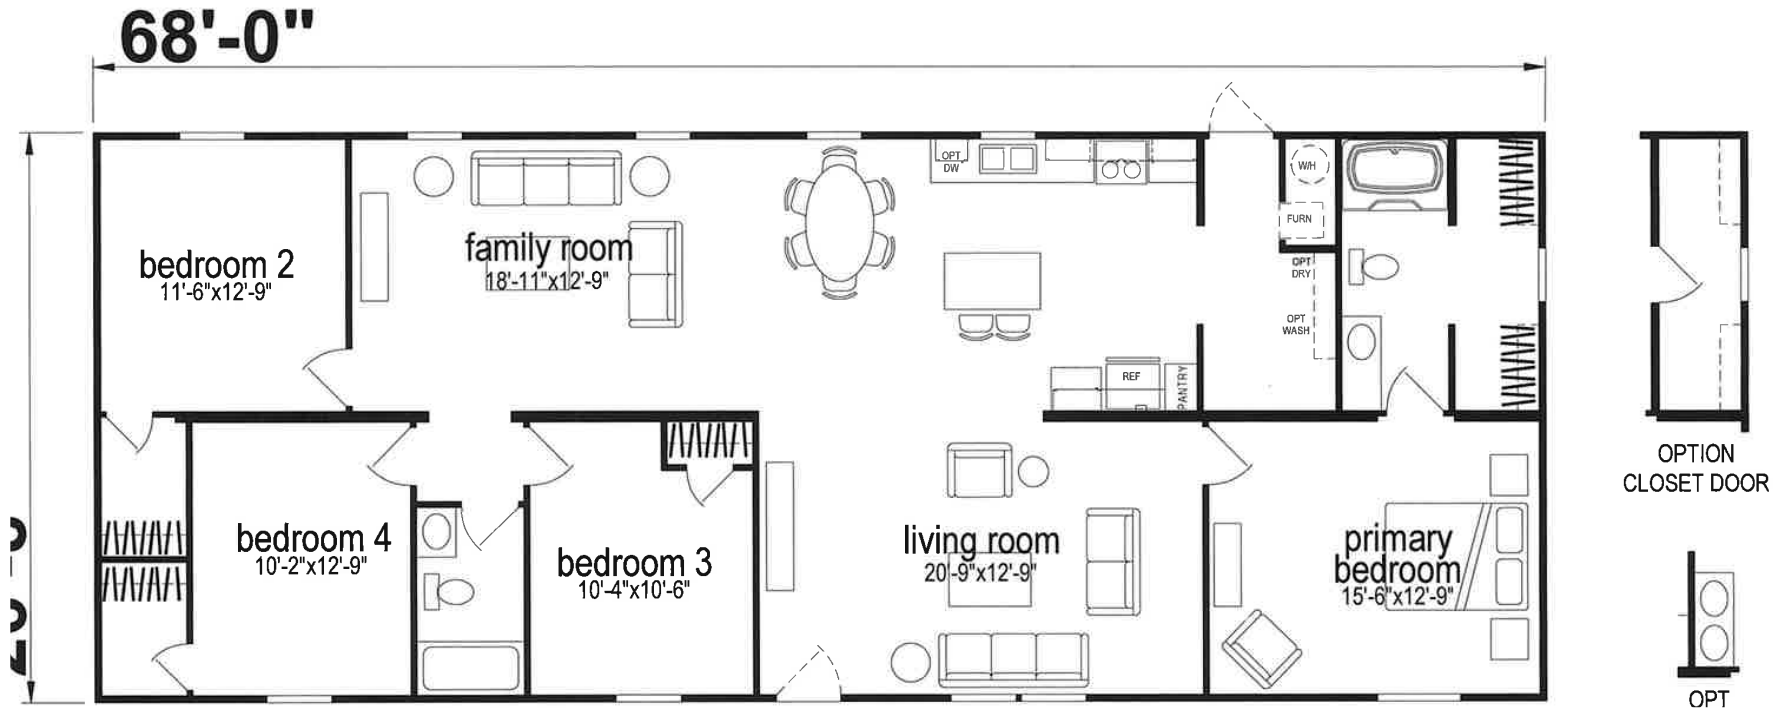

# Hibbs

Lake Manor Series

1,813 SQ. FT. (Approximate) 4 Bedroom, 2 Bath

Last Updated: 11-1-23

**CHAMPION HOMES CENTER**  
77 Horseshoe Rd.  
Leola, PA 17540

**PennsylvaniaFactoryDirect.com | 1-800-654-8392**