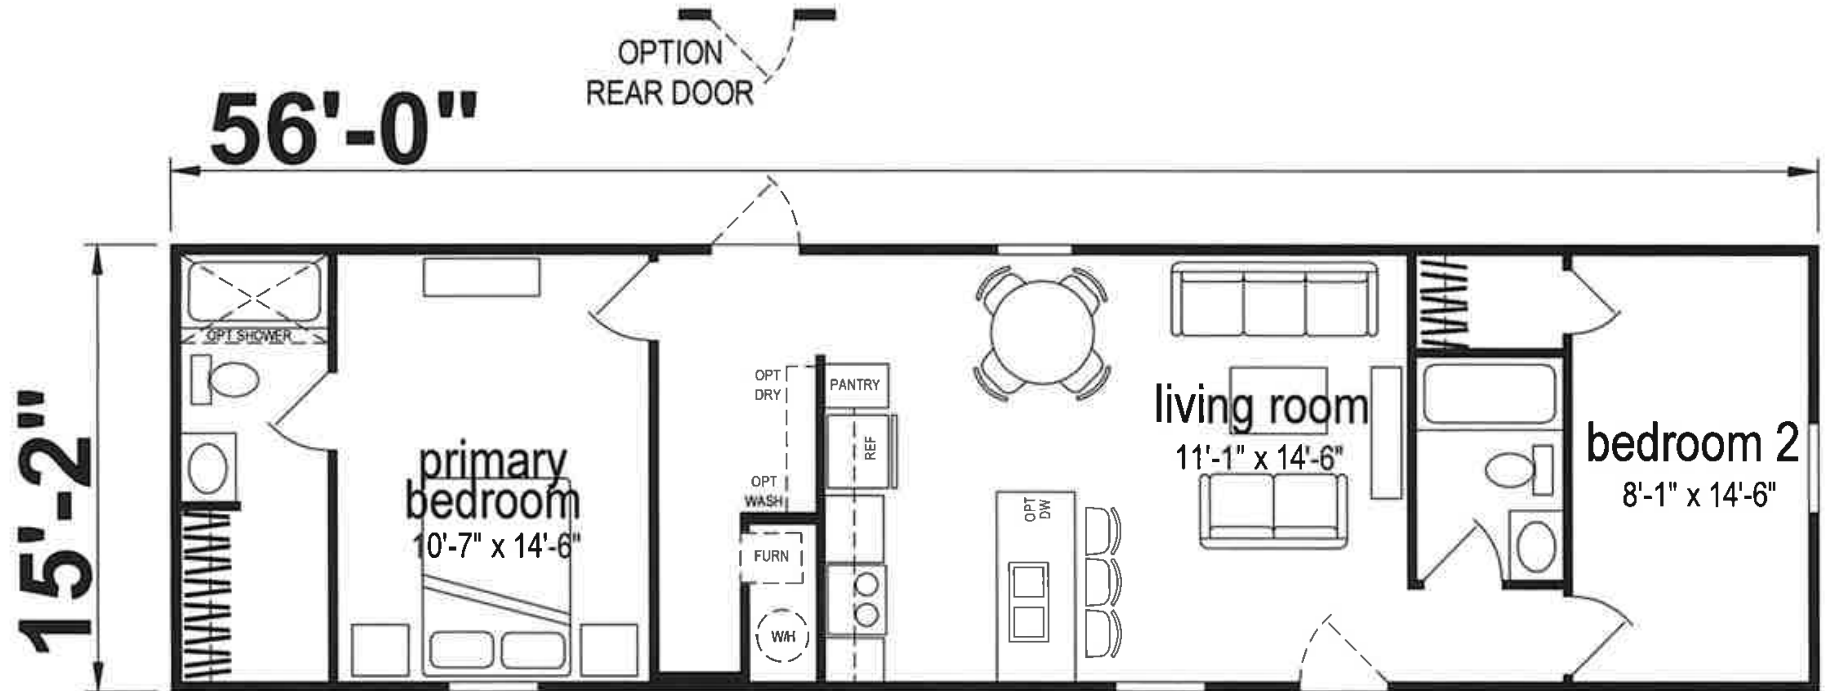

Hawstone

Lake Manor Series

849 SQ. FT. (Approximate) 2 Bedroom, 2 Bath

CHAMPION[®]
HOMES CENTER

Last Updated: 11-1-23

CHAMPION HOMES CENTER
77 Horseshoe Rd.
Leola, PA 17540

PennsylvaniaFactoryDirect.com | 1-800-654-8392