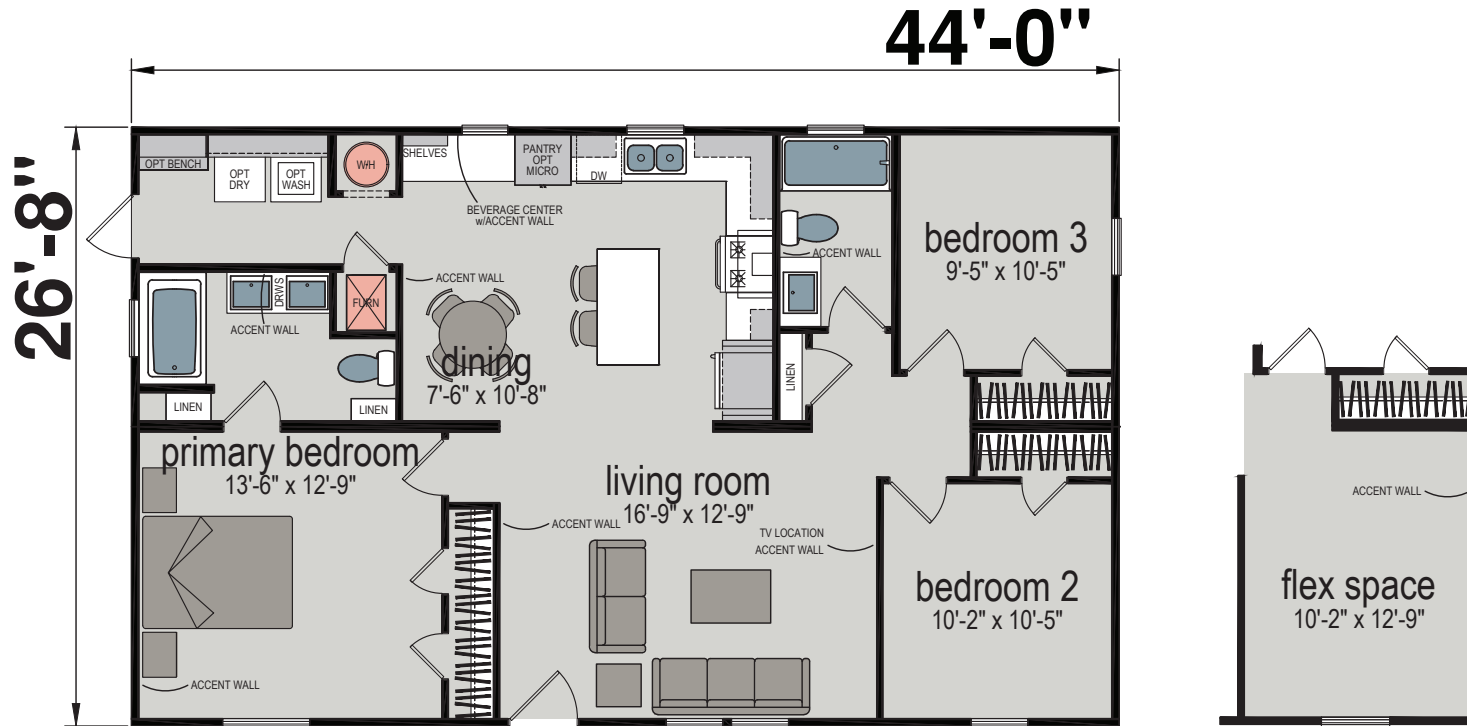

Hartstown

Embrace Series

1173 SQ. FT. (Approximate) 3 Bedroom, 2 Bath

Last Updated: 3-24-25

Optional Flex Space

CHAMPION HOMES CENTER
77 Horseshoe Rd.
Leola, PA 17540

PennsylvaniaFactoryDirect.com | 1-800-654-8392