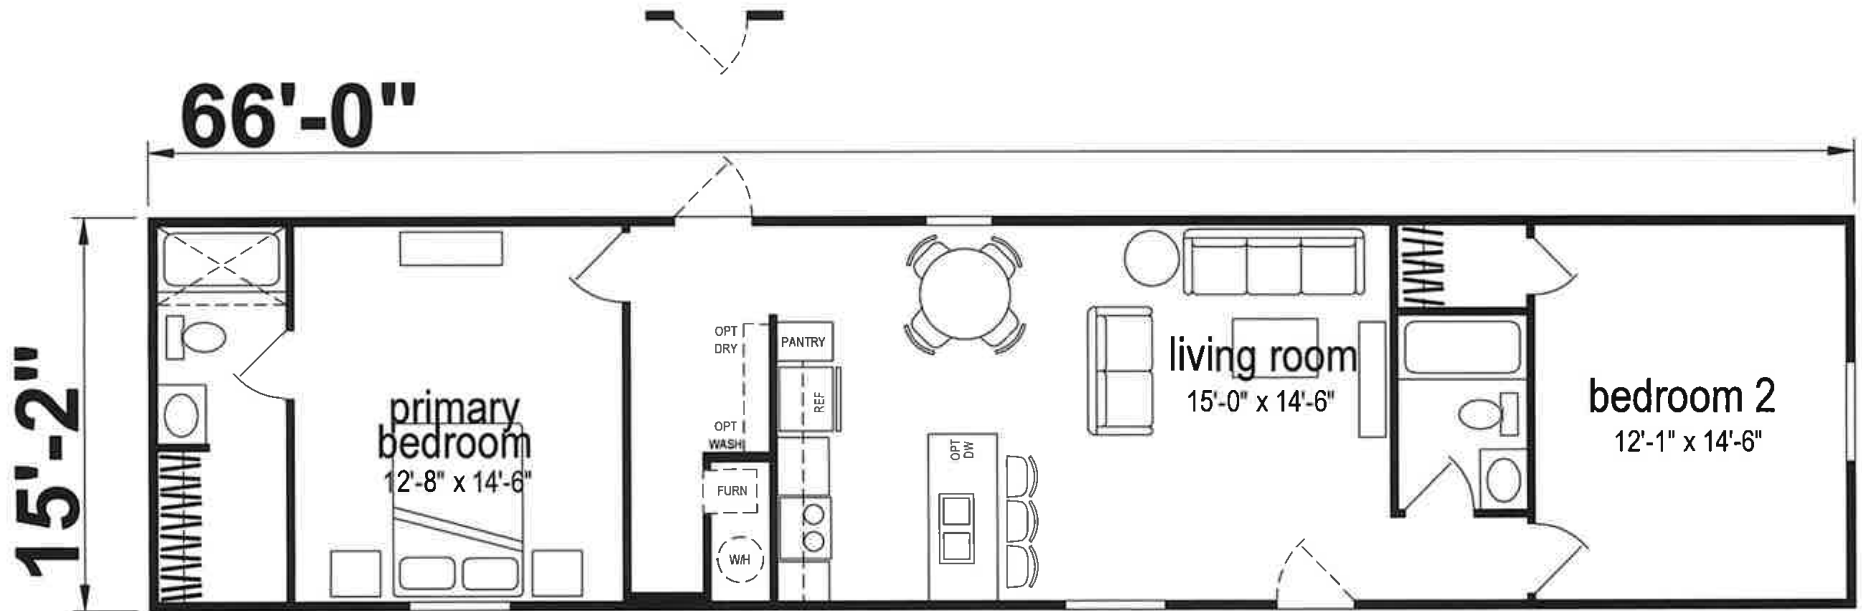

Hartsfield

Lake Manor Series

1,001 SQ. FT. (Approximate) 2 Bedroom, 2 Bath

CHAMPION
HOMES CENTER

Last Updated: 11-1-23

CHAMPION HOMES CENTER
77 Horseshoe Rd.
Leola, PA 17540

PennsylvaniaFactoryDirect.com | 1-800-654-8392