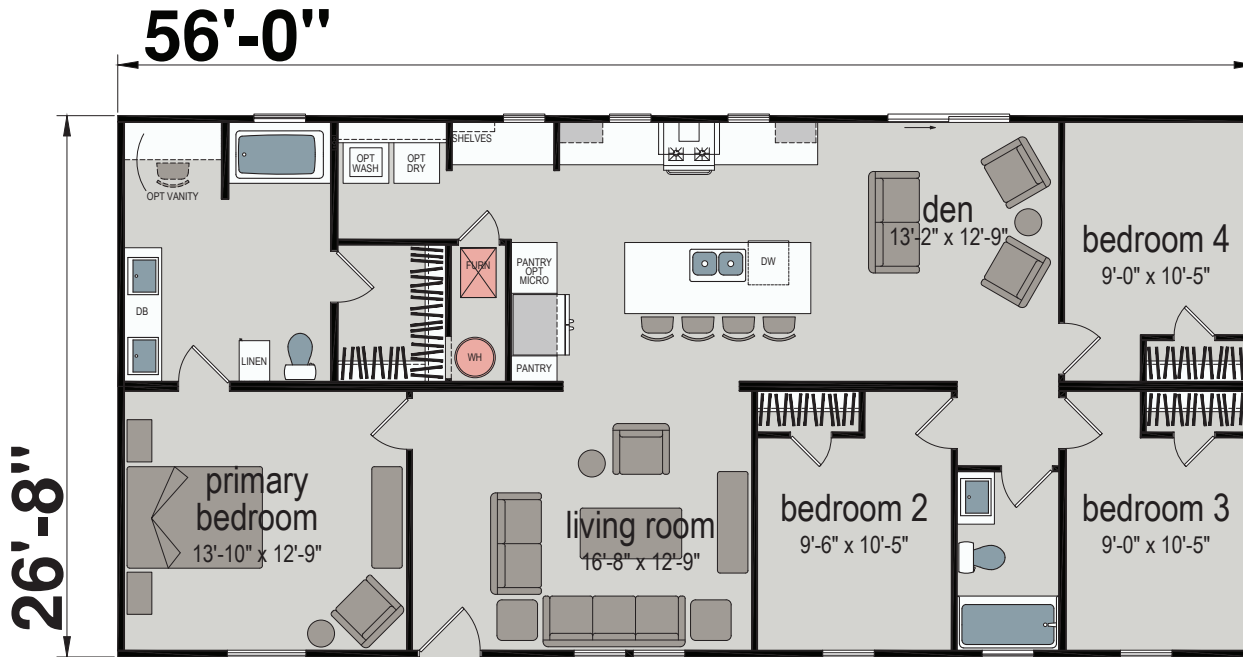

# Harristown

Embrace Series

1493 SQ. FT. (Approximate) 4 Bedroom, 2 Bath

Last Updated: 3-24-25

Optional Glamour Bath

Optional 42"x60" Shower

**CHAMPION HOMES CENTER**  
77 Horseshoe Rd.  
Leola, PA 17540

**PennsylvaniaFactoryDirect.com | 1-800-654-8392**