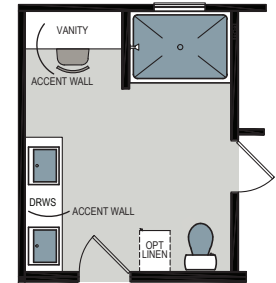

# Harristown

Embrace Series

1493 SQ. FT. (Approximate) 4 Bedroom, 2 Bath

Last Updated: 3-24-25

Optional Glamour Bath

Optional 42"x60" Shower

**CHAMPION HOMES CENTER**  
77 Horseshoe Rd.  
Leola, PA 17540

**PennsylvaniaFactoryDirect.com | 1-800-654-8392**