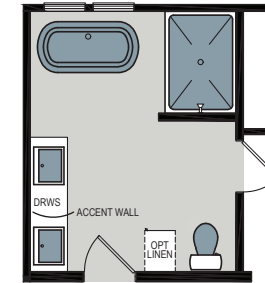

Harristown

Embrace Series

1493 SQ. FT. (Approximate) 3 Bedroom, 2 Bath

Last Updated: 3-24-25

Optional Glamour Bath

Optional 42"x60" Shower

CHAMPION HOMES CENTER
77 Horseshoe Rd.
Leola, PA 17540

PennsylvaniaFactoryDirect.com | 1-800-654-8392