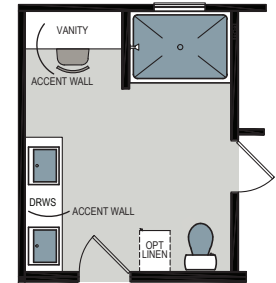

Harristown

Embrace Series

1493 SQ. FT. (Approximate) 3 Bedroom, 2 Bath

Last Updated: 3-24-25

Optional Glamour Bath

Optional 42"x60" Shower

CHAMPION HOMES CENTER
77 Horseshoe Rd.
Leola, PA 17540

PennsylvaniaFactoryDirect.com | 1-800-654-8392