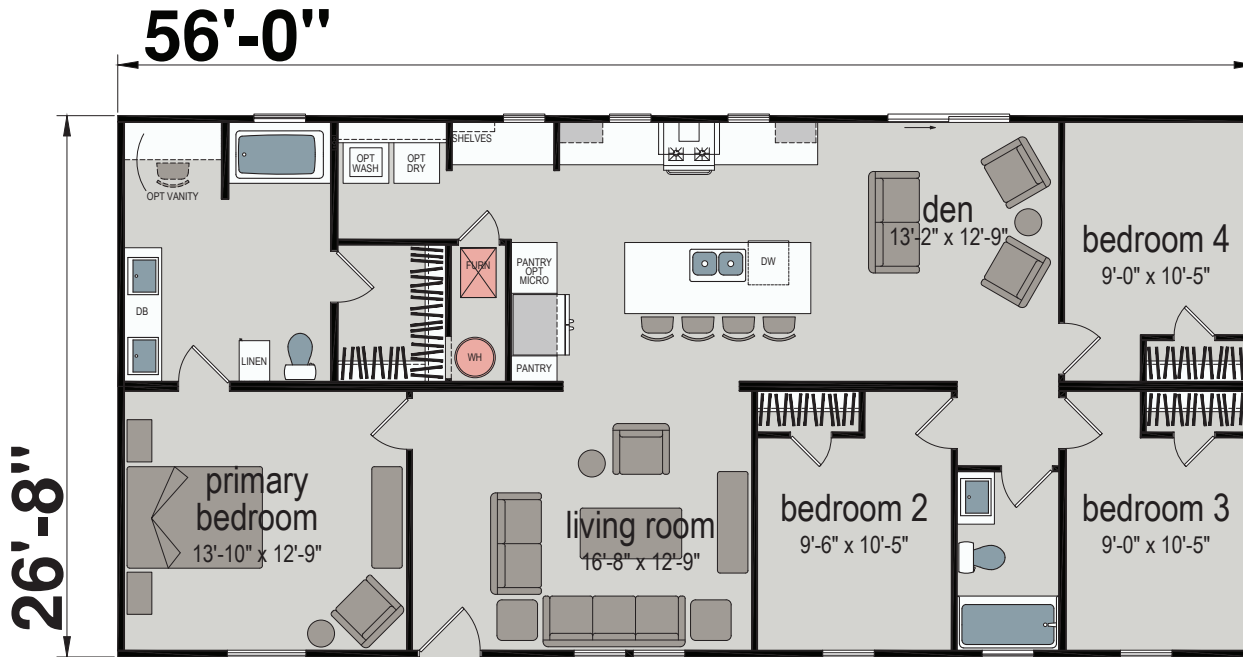

Harristown

Embrace Series

1493 SQ. FT. (Approximate) 3 Bedroom, 2 Bath

Last Updated: 3-24-25

Optional Glamour Bath

Optional 42"x60" Shower

CHAMPION HOMES CENTER
77 Horseshoe Rd.
Leola, PA 17540

PennsylvaniaFactoryDirect.com | 1-800-654-8392