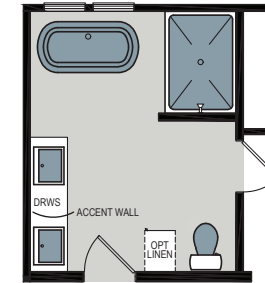

# Harristown

Embrace Series

1493 SQ. FT. (Approximate) 4 Bedroom, 2 Bath

Last Updated: 3-24-25

Optional Glamour Bath

Optional 42"x60" Shower

**CHAMPION HOMES CENTER**  
77 Horseshoe Rd.  
Leola, PA 17540

**PennsylvaniaFactoryDirect.com | 1-800-654-8392**