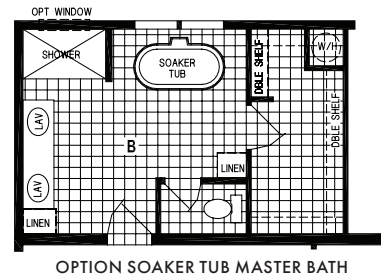

Hampden

Sunwood Multi Section Series

1,685 SQ. FT. (Approximate) 3 Bedroom, 2 Bath

Last Updated: 5-25-23

CHAMPION HOMES CENTER
77 Horseshoe Rd.
Leola, PA 17540

PennsylvaniaFactoryDirect.com | 1-800-654-8392