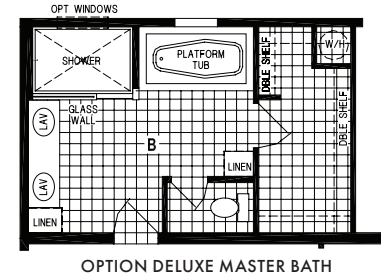

Hampden

Sunwood Multi Section Series

1,685 SQ. FT. (Approximate) 3 Bedroom, 2 Bath

Last Updated: 5-25-23

CHAMPION HOMES CENTER
77 Horseshoe Rd.
Leola, PA 17540

PennsylvaniaFactoryDirect.com | 1-800-654-8392