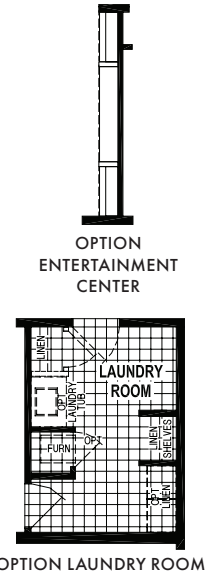

Hampden

Sunwood Multi Section Series

1,685 SQ. FT. (Approximate) 3 Bedroom, 2 Bath

Last Updated: 5-25-23

CHAMPION HOMES CENTER
77 Horseshoe Rd.
Leola, PA 17540

PennsylvaniaFactoryDirect.com | 1-800-654-8392