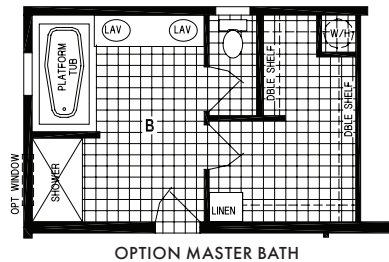

Hampden

Sunwood Multi Section Series

1,685 SQ. FT. (Approximate) 3 Bedroom, 2 Bath

Last Updated: 5-25-23

CHAMPION HOMES CENTER
77 Horseshoe Rd.
Leola, PA 17540

PennsylvaniaFactoryDirect.com | 1-800-654-8392