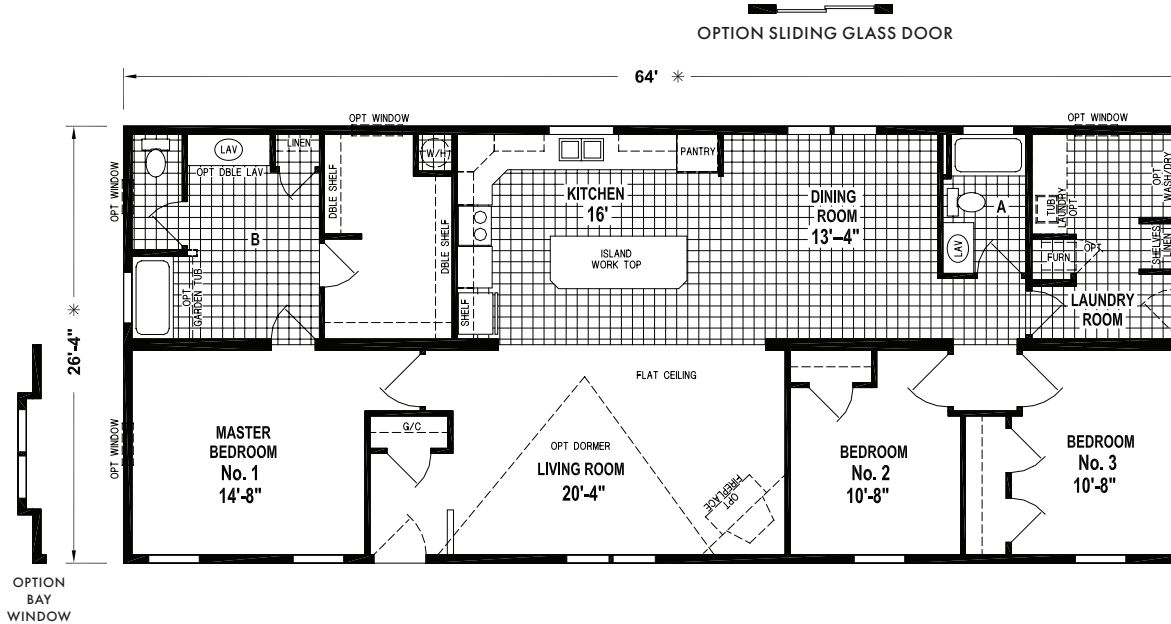

Hampden

Sunwood Multi Section Series

1,685 SQ. FT. (Approximate) 3 Bedroom, 2 Bath

Last Updated: 5-25-23

CHAMPION HOMES CENTER
77 Horseshoe Rd.
Leola, PA 17540

PennsylvaniaFactoryDirect.com | 1-800-654-8392