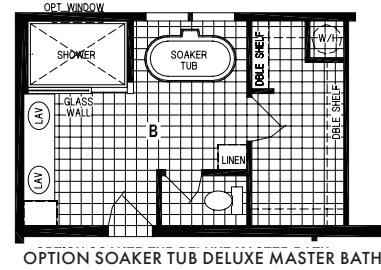

Hampden

Sunwood Multi Section Series

1,685 SQ. FT. (Approximate) 3 Bedroom, 2 Bath

Last Updated: 5-25-23

CHAMPION HOMES CENTER
77 Horseshoe Rd.
Leola, PA 17540

PennsylvaniaFactoryDirect.com | 1-800-654-8392