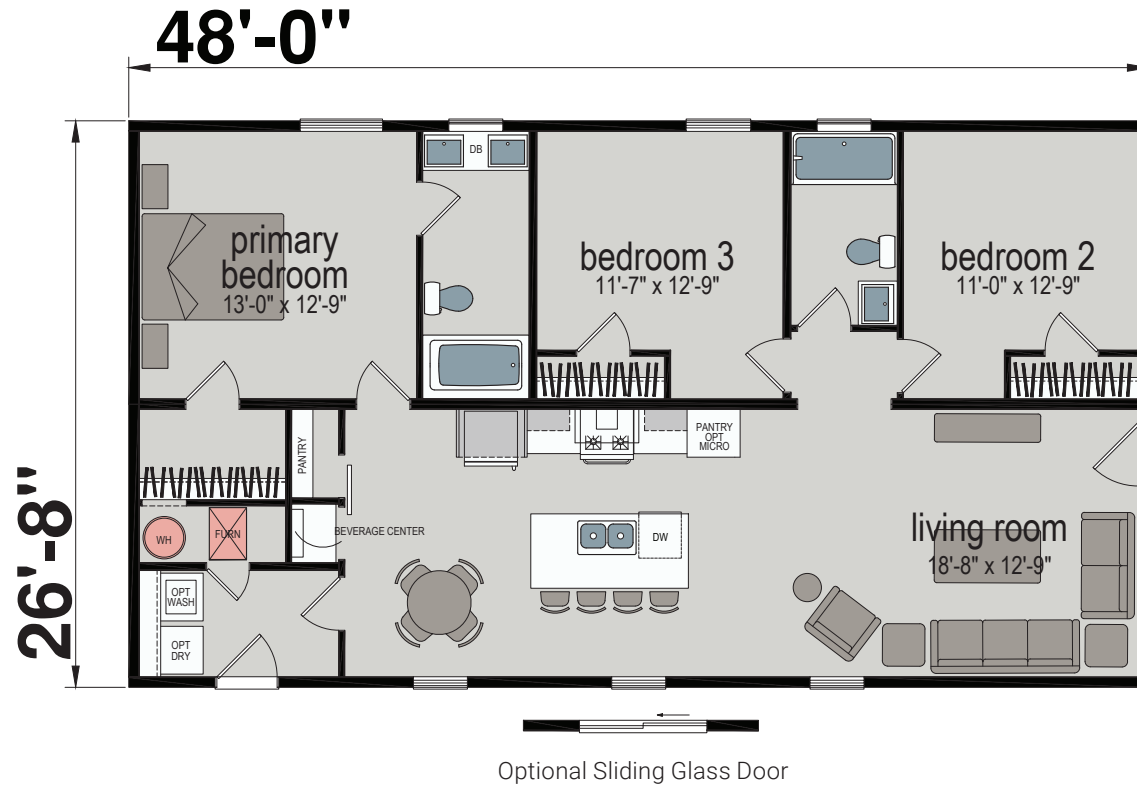

Greenock

Embrace Series

1280 SQ. FT. (Approximate) 3 Bedroom, 2 Bath

Last Updated: 3-24-25

CHAMPION HOMES CENTER
77 Horseshoe Rd.
Leola, PA 17540

PennsylvaniaFactoryDirect.com | 1-800-654-8392

IMPORTANT: Champion Homes reserves the right to modify, cancel or substitute products or features of this event at any time without prior notice or obligation. Pictures and other promotional materials are representative and may depict or contain floor plans, square footages, elevations, options, upgrades, extra design features, decorations, floor coverings, specialty light fixtures, custom paint and wall coverings, window treatments, landscaping, sound and alarm systems, furnishings, appliances, and other designer/decorator features and amenities that are not included as part of the home and/or may not be available at all locations. Home, pricing and community information is subject to change, and homes to prior sale, at any time without notice or obligation. ©2023 Champion Homes. All rights reserved.