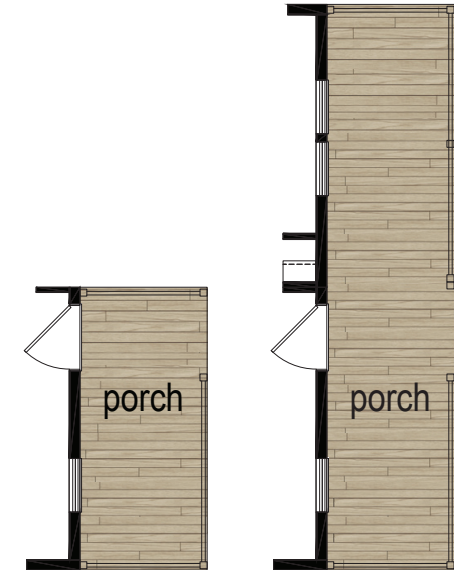

Greenock

Embrace Series

1280 SQ. FT. (Approximate) 3 Bedroom, 2 Bath

Last Updated: 3-24-25

CHAMPION HOMES CENTER
77 Horseshoe Rd.
Leola, PA 17540

PennsylvaniaFactoryDirect.com | 1-800-654-8392

IMPORTANT: Champion Homes reserves the right to modify, cancel or substitute products or features of this event at any time without prior notice or obligation. Pictures and other promotional materials are representative and may depict or contain floor plans, square footages, elevations, options, upgrades, extra design features, decorations, floor coverings, specialty light fixtures, custom paint and wall coverings, window treatments, landscaping, sound and alarm systems, furnishings, appliances, and other designer/decorator features and amenities that are not included as part of the home and/or may not be available at all locations. Home, pricing and community information is subject to change, and homes to prior sale, at any time without notice or obligation. ©2023 Champion Homes. All rights reserved.