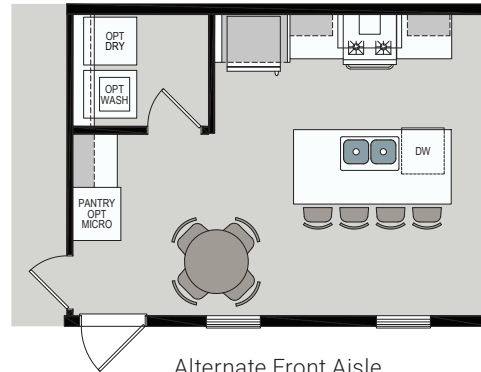

Graterford

Embrace Series

1031 SQ. FT. (Approximate) 3 Bedroom, 2 Bath

Last Updated: 3-24-25

CHAMPION HOMES CENTER
77 Horseshoe Rd.
Leola, PA 17540

PennsylvaniaFactoryDirect.com | 1-800-654-8392

IMPORTANT: Champion Homes reserves the right to modify, cancel or substitute products or features of this event at any time without prior notice or obligation. Pictures and other promotional materials are representative and may depict or contain floor plans, square footages, elevations, options, upgrades, extra design features, decorations, floor coverings, specialty light fixtures, custom paint and wall coverings, window treatments, landscaping, sound and alarm systems, furnishings, appliances, and other designer/decorator features and amenities that are not included as part of the home and/or may not be available at all locations. Home, pricing and community information is subject to change, and homes to prior sale, at any time without notice or obligation. ©2023 Champion Homes. All rights reserved.