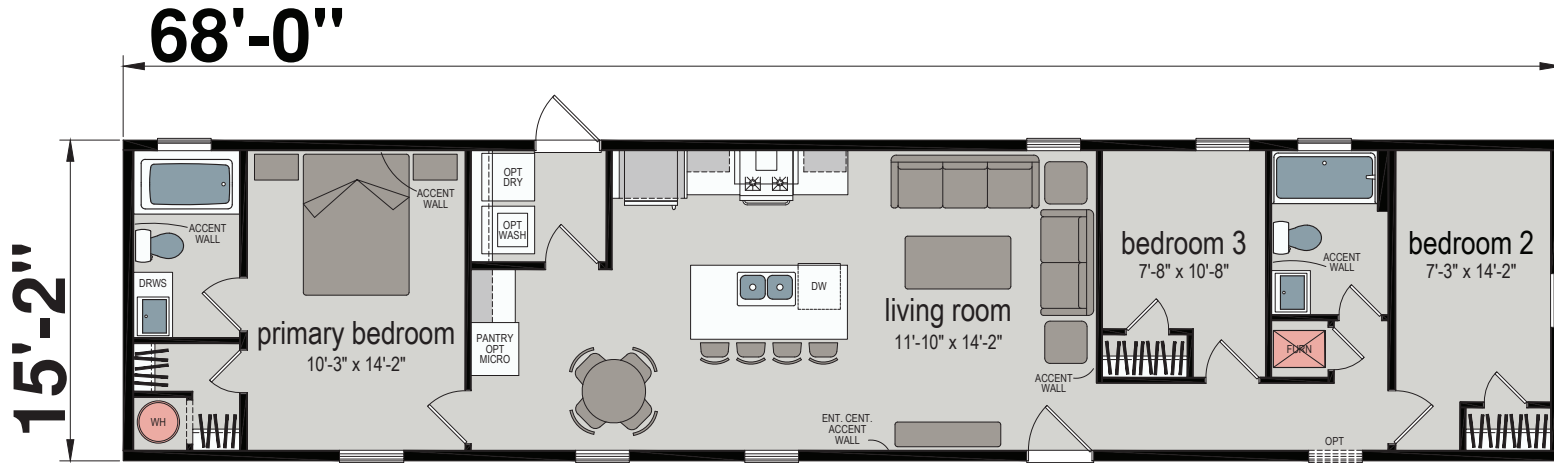

Graterford

Embrace Series

1031 SQ. FT. (Approximate) 3 Bedroom, 2 Bath

Last Updated: 3-24-25

CHAMPION HOMES CENTER
77 Horseshoe Rd.
Leola, PA 17540

PennsylvaniaFactoryDirect.com | 1-800-654-8392

IMPORTANT: Champion Homes reserves the right to modify, cancel or substitute products or features of this event at any time without prior notice or obligation. Pictures and other promotional materials are representative and may depict or contain floor plans, square footages, elevations, options, upgrades, extra design features, decorations, floor coverings, specialty light fixtures, custom paint and wall coverings, window treatments, landscaping, sound and alarm systems, furnishings, appliances, and other designer/decorator features and amenities that are not included as part of the home and/or may not be available at all locations. Home, pricing and community information is subject to change, and homes to prior sale, at any time without notice or obligation. ©2023 Champion Homes. All rights reserved.